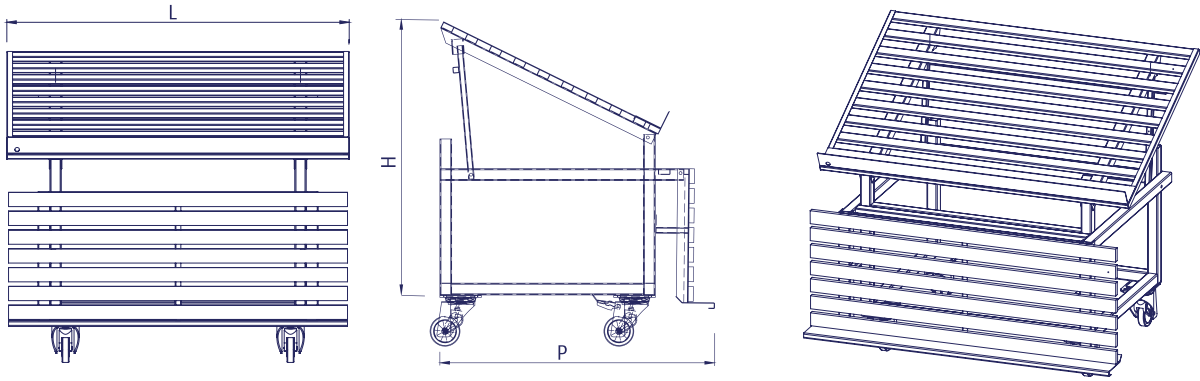

FRUIT & VEGETABLE UNIT
MEYVE SEBZE REYONU

FRUIT & VEGETABLE UNIT
MEYVE SEBZE REYONU

Code / Kod	P	H	L	Description / Açıklama
15.0347	925	1100	1200