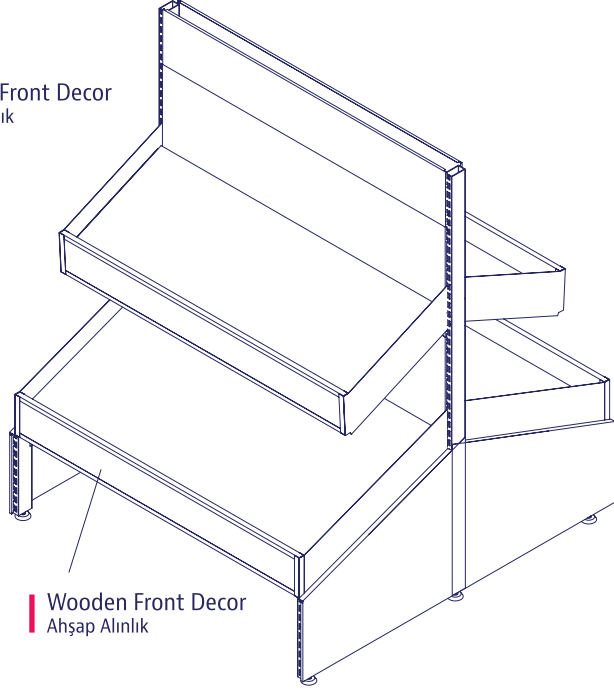

Wooden Front Decor
Ahşap Alınlık

Wooden Front Decor
Ahşap Alınlık

Code / Kod	P	H	L	Description / Açıklama
10.0617	1320	1640	1250	For 10pcs F&V basket 10 adet sepet için