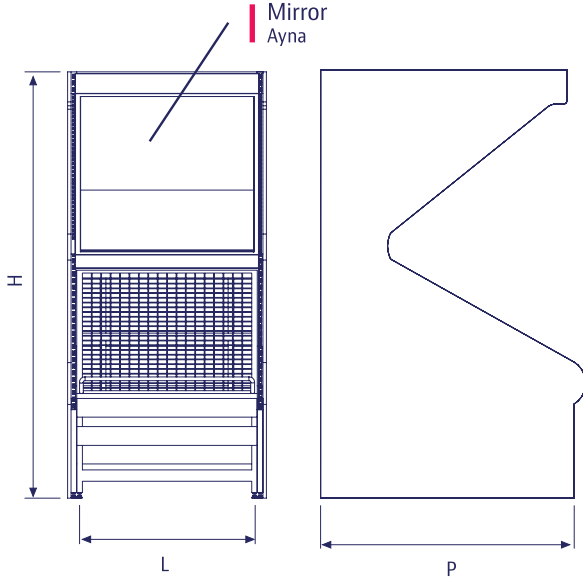

04

FRUIT &
VEGETABLE UNIT
MEYVE VE SEBZE REYONU

FRUIT & VEGETABLE UNIT MEYVE SEBZE REYONU

FRUIT & VEGETABLE WALL UNIT METAL (WITH HEADER & MIRROR) METAL MEYVE SEBZE DUVAR REYONU (AYNA - ŞAPKA İLE BİRLİKTE)