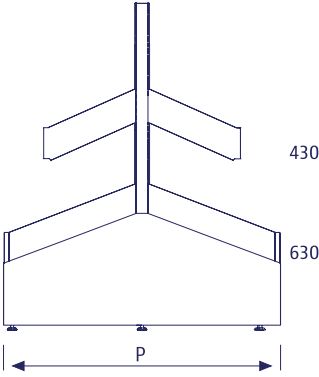

FRUIT & VEGETABLE UNIT
MEYVE SEBZE REYONU

FRUIT & VEGETABLE GONDOLA UNIT (METAL)
METAL MEYVE SEBZE ORTA REYONU