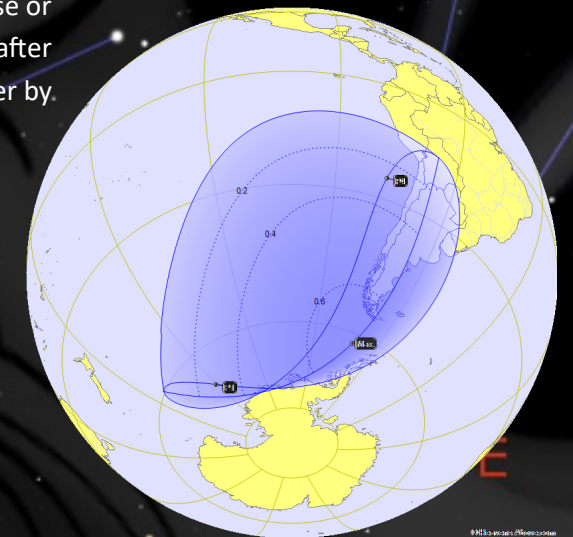

Cetus

Taurus

Pleiades

Mercury

Comet C/2021 O3 PanSTARRS

Discovered July 26, 2021
7-26 Strong's 726 = Harpazo
'The Rapture Comet'