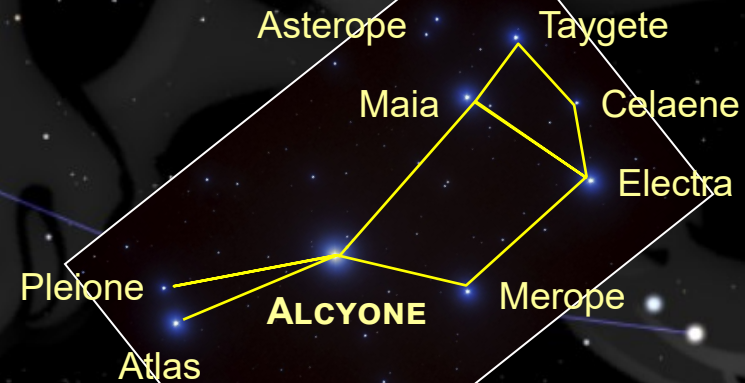

PLEIADES STARS CLUSTER

7 Daughters of Atlas

La Palma in the Canary Islands

© Composition and Some Graphics by
LUIS B. VEGA
vegapost@hotmail.com
www.PostScripts.org
FOR ILLUSTRATION PURPOSES ONLY

MAIN SOURCES
ESA.int
NASA.gov
Wikipedia.com