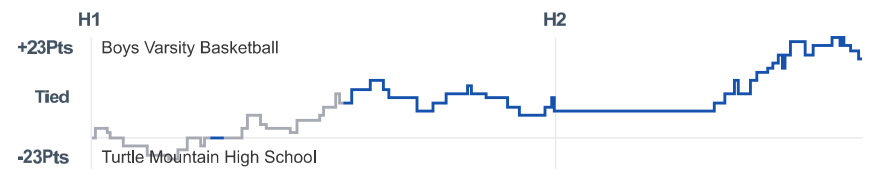

Box Score Report

SMCHS @ TMHS - Feb 18, 2023 - W 80-79

Period Stats

Team	1	2	Final
SMCHS	38	42	80
TMHS	32	47	79

Run Graph

Team Stats

	SMCHS	TMHS
Field Goal %	51.6%	43.3%
Effective Field Goal %	60.5%	48.5%
2FG Made/Attempted	21/34	22/42
2FG%	61.8%	52.4%
3FG Made/Attempted	11/28	7/25
3FG%	39.3%	28.0%
FT Made/Attempted	5/12	14/21
Free Throw Percentage	41.7%	66.7%
Points Per Possession	1.04	1.01
Transition Points	14	12
Points Off Turnovers	18	17
Second Chance Points	16	14
Points in the Paint	38	38
Offensive Rebounds	11	15
Defense Rebounds	26	21
Assists	20	15
Deflections	8	6
Steals	10	13
Blocks	3	1
Turnovers	20	16
Personal Fouls	17	16
Charges Taken	1	2