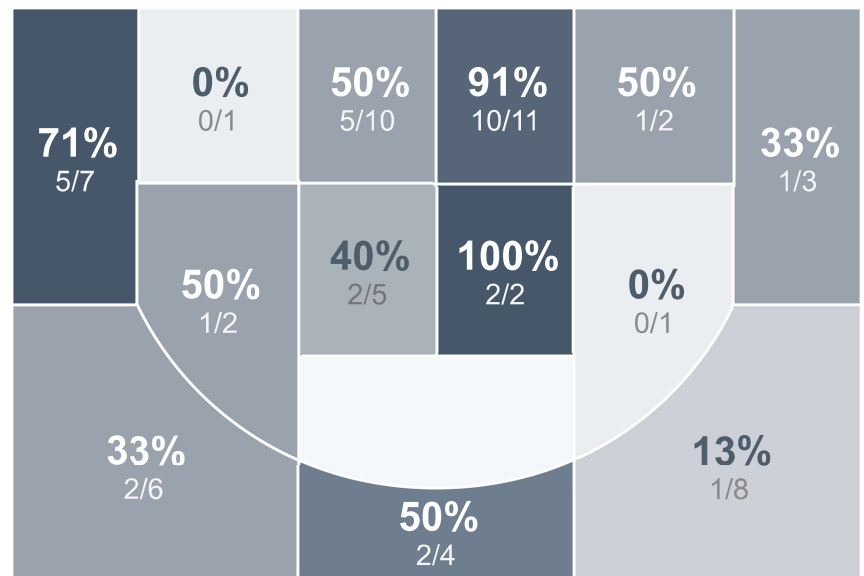

Boys Varsity Basketball