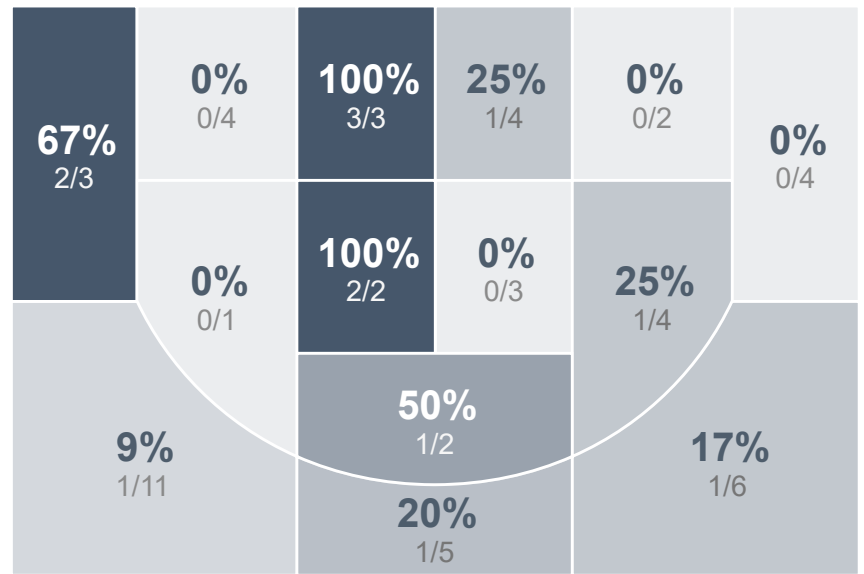

Box Score Report

WHS vs Watford City - Jan 21, 2020 - L 39-64

Period Stats

Team	1	2	Final
WHS	9	30	39
WCHS	37	27	64

Team Stats

	WHS	WCHS
Field Goal %	24.1%	44.1%
Effective Field Goal %	28.7%	50.0%
2FG Made/Attempted	8/25	19/43
2FG%	32.0%	44.2%
3FG Made/Attempted	5/29	7/16
3FG%	17.2%	43.8%
FT Made/Attempted	8/15	5/6
Free Throw Percentage	53.3%	83.3%
Points Per Possession	0.61	0.96
Transition Points	7	11
Points Off Turnovers	13	21
Second Chance Points	5	19
Points in the Paint	12	28
Offensive Rebounds	12	14
Defense Rebounds	16	31
Assists	5	18
Deflections	14	8
Steals	10	8
Blocks	4	3
Turnovers	15	19
Personal Fouls	11	12
Charges Taken	0	0

Run Graph

Girls' Varsity Basketball

Watford City

Girls' Varsity Basketball's Player Stats

Name	Pts	FG	3FG	FT	+/-	MINS	OREB	DREB	AST	DEFL	STL	BLK	TO	FOUL	CHG
#3 Shelby Meyer	0	0/7	0/4	0/0	- 14	13	0	2	0	2	0	0	4	0	0
#10 Emily Jaeger	0	0/6	0/3	0/2	- 16	24	1	0	2	1	1	0	1	4	0
#12 Bridget Carvey	12	4/10	2/5	2/2	- 14	31	1	4	1	5	3	0	5	2	0
#13 Erin Powers	0	0/0	0/0	0/0	- 18	12	2	1	0	0	1	1	0	0	0
#22 Brooklyn Douglas	18	6/16	2/8	4/7	- 30	33	1	3	2	1	1	2	1	1	0
#30 Chesni Strand	4	1/5	0/0	2/4	- 7	25	1	3	0	1	3	0	0	2	0
#33 Makia Remus	5	2/10	1/9	0/0	- 22	33	3	1	0	4	0	1	3	2	0
#40 Keeley Snellings	0	0/0	0/0	0/0	- 4	16	1	1	0	0	1	0	0	0	0