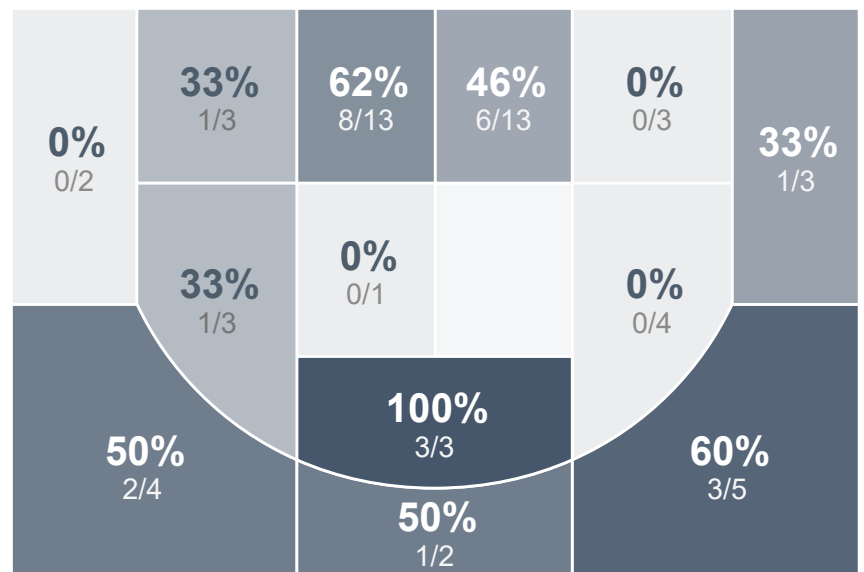

Box Score Report

WHS vs Watford City - Jan 21, 2020 - L 39-64

Period Stats

Team	1	2	Final
WHS	9	30	39
WCHS	37	27	64

Team Stats

	WHS	WCHS
Field Goal %	24.1%	44.1%
Effective Field Goal %	28.7%	50.0%
2FG Made/Attempted	8/25	19/43
2FG%	32.0%	44.2%
3FG Made/Attempted	5/29	7/16
3FG%	17.2%	43.8%
FT Made/Attempted	8/15	5/6
Free Throw Percentage	53.3%	83.3%
Points Per Possession	0.61	0.96
Transition Points	7	11
Points Off Turnovers	13	21
Second Chance Points	5	19
Points in the Paint	12	28
Offensive Rebounds	12	14
Defense Rebounds	16	31
Assists	5	18
Deflections	14	8
Steals	10	8
Blocks	4	3
Turnovers	15	19
Personal Fouls	11	12
Charges Taken	0	0

Run Graph

Girls' Varsity Basketball

Watford City

Girls' Varsity Basketball's Player Stats

Name	Pts	FG	3FG	FT	+/-	MINS	OREB	DREB	AST	DEFL	STL	BLK	TO	FOUL	CHG
#3 Shelby Meyer	0	0/7	0/4	0/0	- 14	13	0	2	0	2	0	0	4	0	0
#10 Emily Jaeger	0	0/6	0/3	0/2	- 16	24	1	0	2	1	1	0	1	4	0
#12 Bridget Carvey	12	4/10	2/5	2/2	- 14	31	1	4	1	5	3	0	5	2	0
#13 Erin Powers	0	0/0	0/0	0/0	- 18	12	2	1	0	0	1	1	0	0	0
#22 Brooklyn Douglas	18	6/16	2/8	4/7	- 30	33	1	3	2	1	1	2	1	1	0
#30 Chesni Strand	4	1/5	0/0	2/4	- 7	25	1	3	0	1	3	0	0	2	0
#33 Makia Remus	5	2/10	1/9	0/0	- 22	33	3	1	0	4	0	1	3	2	0
#40 Keeley Snellings	0	0/0	0/0	0/0	- 4	16	1	1	0	0	1	0	0	0	0