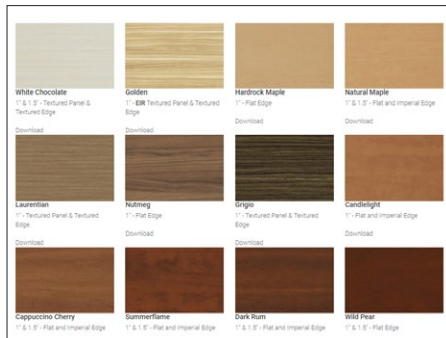

WWW.IOFLIVE.COM

VIEW OUR FINISH, HANDLE & FABRIC OPTIONS

34 FINISHES

15 PULL OPTIONS

18 FABRIC SELECTIONS

VIEW OUR FULL COLLECTION