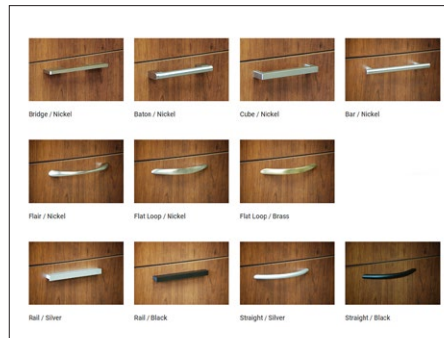

**TYPICAL B**

AERO CONFERENCE SMALL  
12" POST & PANEL  
LAMINATE & FABRIC DIVIDERS

**TYPICAL C**

AERO CONFERENCE LARGE WITH  
CENTER SUPPORT  
4 x AP PANEL & MOUNTS

**TYPICAL D**

AERO CONFERENCE LARGE WITH CENTER  
SUPPORT. DESKTOP ORGANIZER  
FABRIC PANELS

WWW.IOFLIVE.COM

VIEW OUR FINISH, HANDLE & FABRIC OPTIONS

34 FINISHES

15 PULL OPTIONS

18 FABRIC SELECTIONS

VIEW OUR FULL COLLECTION