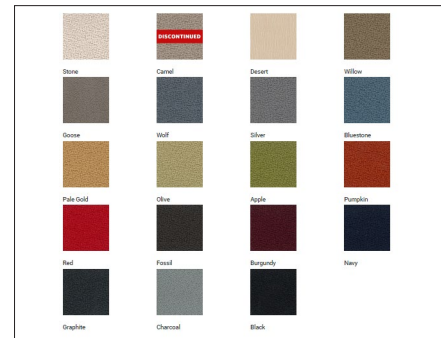

WWW.IOFLIVE.COM

VIEW OUR FINISH, HANDLE & FABRIC OPTIONS

34 FINISHES

15 PULL OPTIONS

18 FABRIC SELECTIONS

VIEW OUR FULL COLLECTION