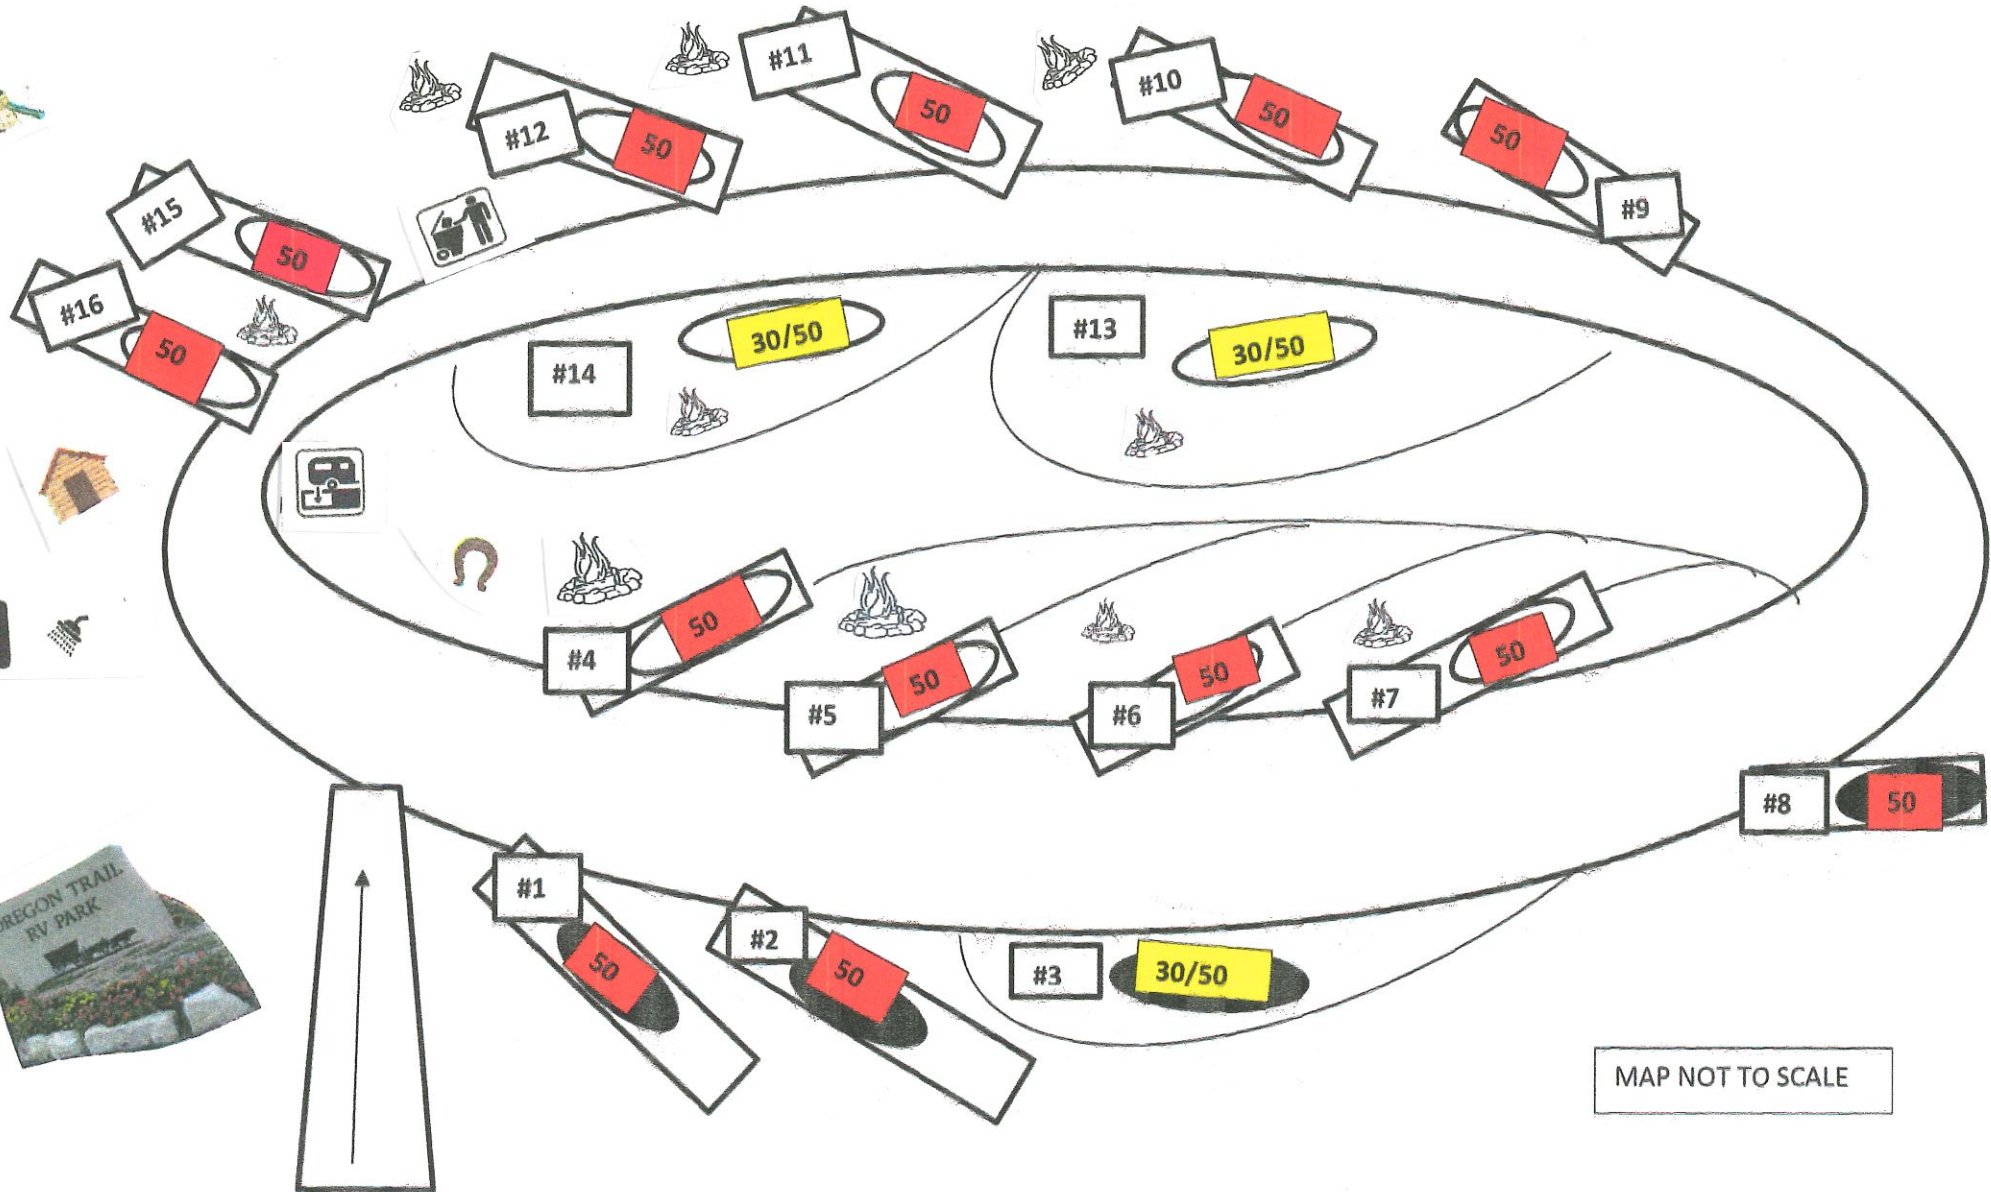

LEGEND

 FULL HOOKUP SITE

CHECK IN STATION

SHOWERS

SWINGSET

DUMPSTER

 WATER & ELECTRIC SITE

RESTROOMS

HORSESHOES

DUMP STATION

FIRE RING

MAP NOT TO SCALE

← To Wamego 15.2 miles Highway 99 (AKA Road to Oz) To Frankfort 22.3 miles →

LEGEND

 FULL HOOKUP SITE

 WATER & ELECTRIC SITE

CHECK IN STATION

RESTROOMS

SHOWERS

HORSESHOES

SWINGSET

DUMP STATION

DUMPSTER

FIRE RING

MAP NOT TO SCALE

 To Wamego 15.2 miles
 Highway 99 (AKA Road to Oz)
To Frankfort 22.3 miles
