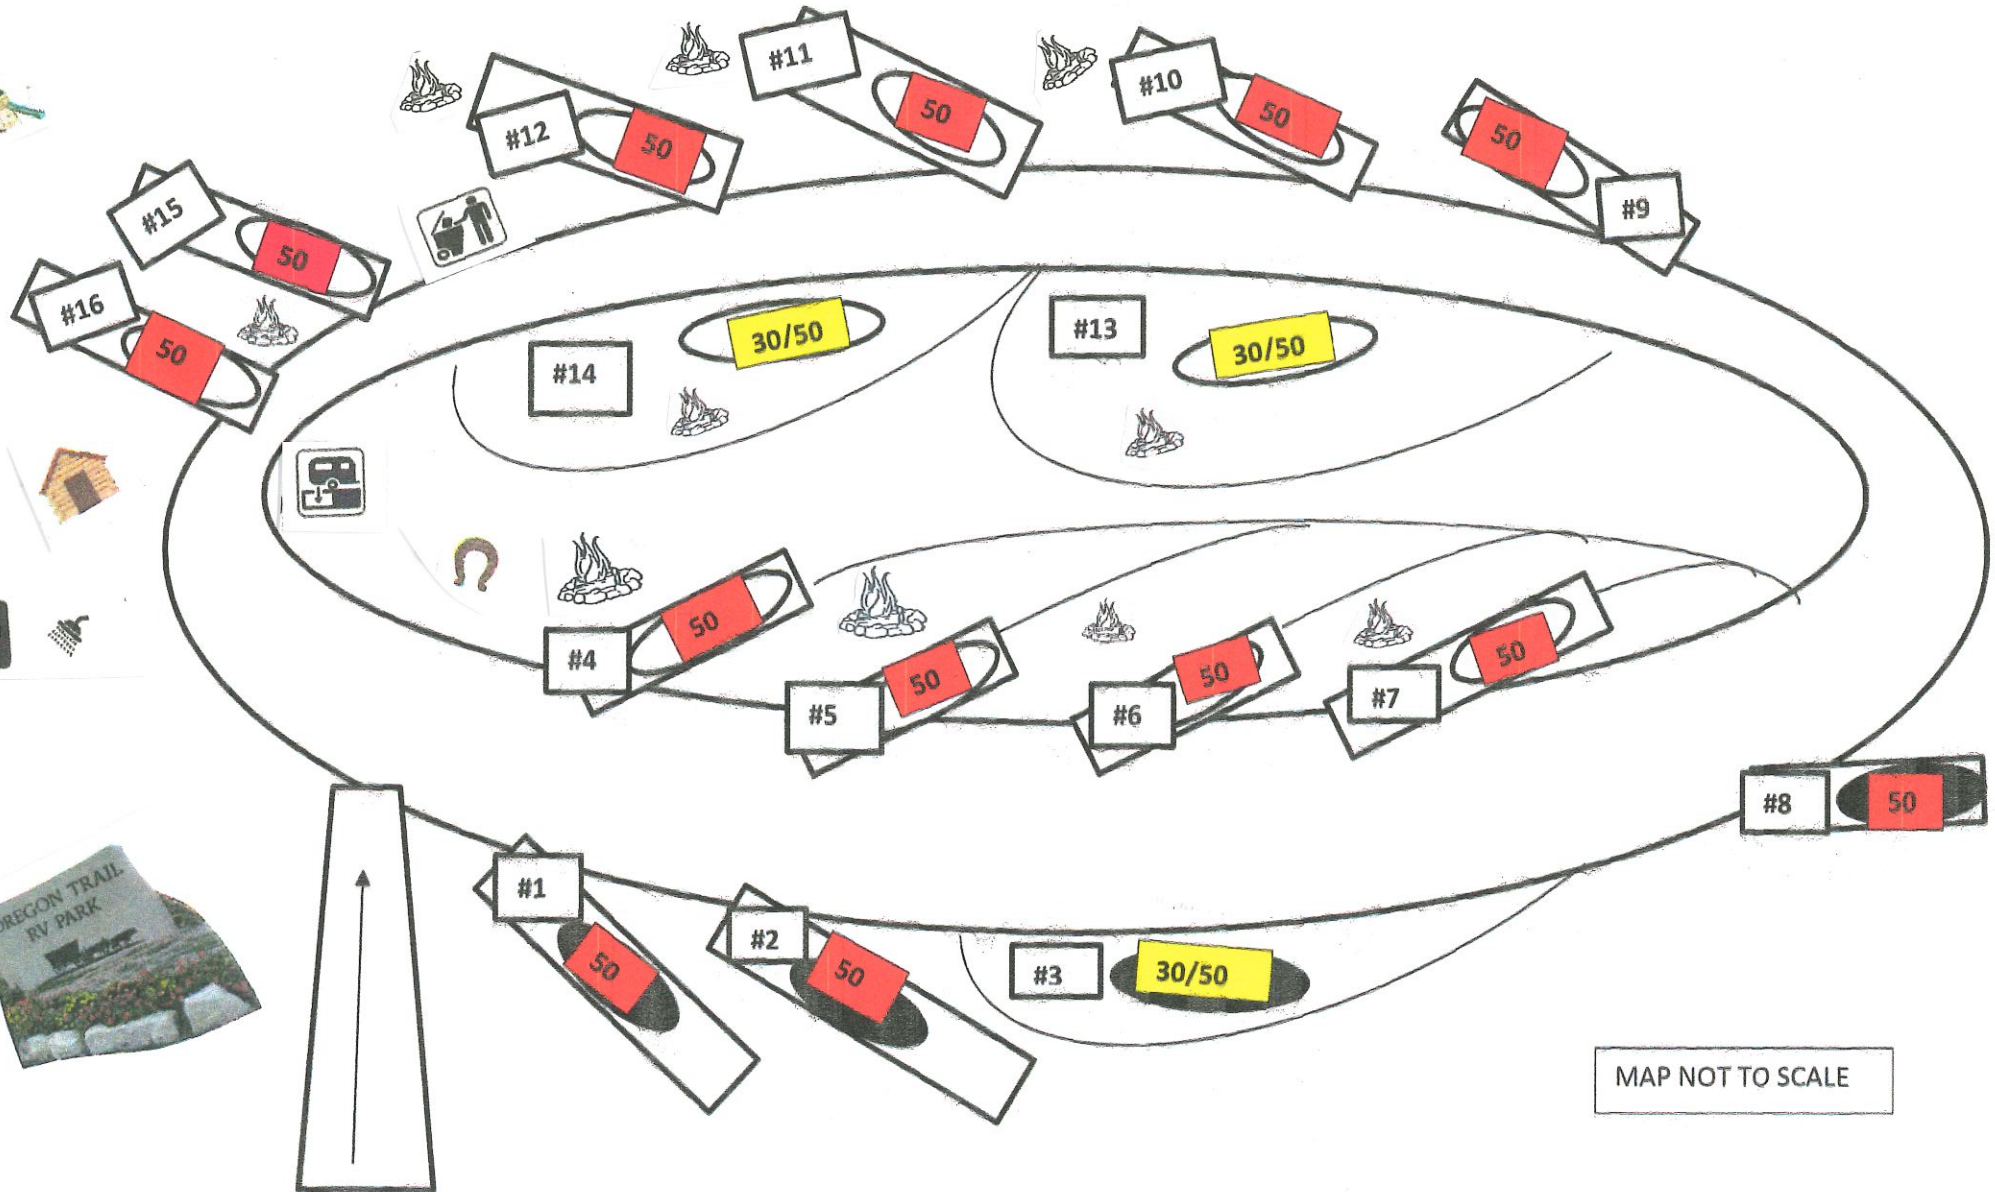

LEGEND

 FULL HOOKUP SITE

CHECK IN STATION

SHOWERS

SWINGSET

DUMPSTER

 WATER & ELECTRIC SITE

RESTROOMS

HORSESHOES

DUMP STATION

FIRE RING

MAP NOT TO SCALE

← To Wamego 15.2 miles Highway 99 (AKA Road to Oz) To Frankfort 22.3 miles →

LEGEND

 FULL HOOKUP SITE

 WATER & ELECTRIC SITE

CHECK IN STATION

RESTROOMS

SHOWERS

HORSESHOES

SWINGSET

DUMP STATION

DUMPSTER

FIRE RING

MAP NOT TO SCALE

 To Wamego 15.2 miles
 Highway 99 (AKA Road to Oz)
To Frankfort 22.3 miles
