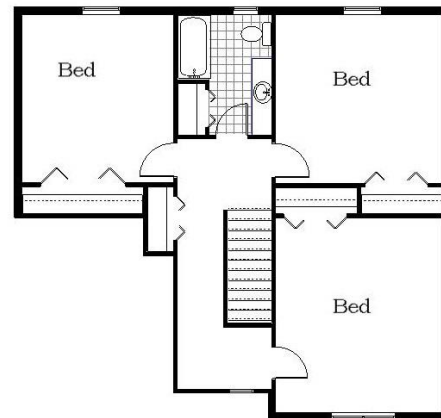

Your Land Your Style Your Home Your Way

Design + Build = Your Best Value

The **Kraus** Company
DESIGN BUILD
248-972-5549

Cranbrook Cape
2075 Sq.Ft.

Copyright © 2019 Kraus Design Build
All Rights Reserved

Setting the New Standard