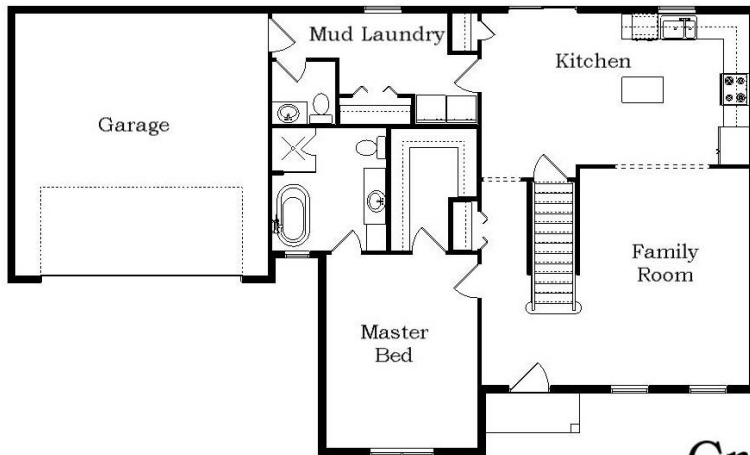

Your Land Your Style Your Home Your Way

Design + Build = Your Best Value

The **Kraus** Company
DESIGN BUILD
248-972-5549

Cranbrook Cape
2075 Sq.Ft.

Copyright © 2019 Kraus Design Build
All Rights Reserved

Setting the New Standard