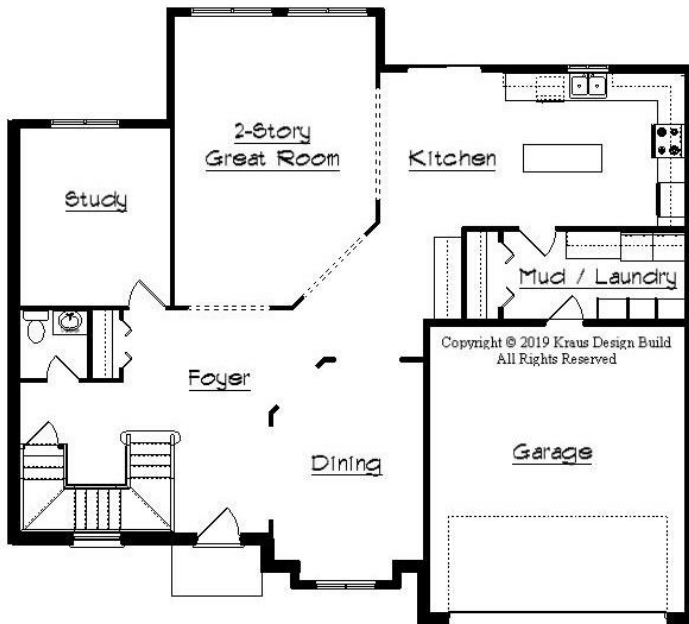

Your Land Your Style Your Home Your Way
Design + Build = Your Best Value

Brookdale 50
2600 Sq.Ft.

The **Kraus** Company
DESIGN BUILD

248-972-5549

Setting the New Standard Since 1987