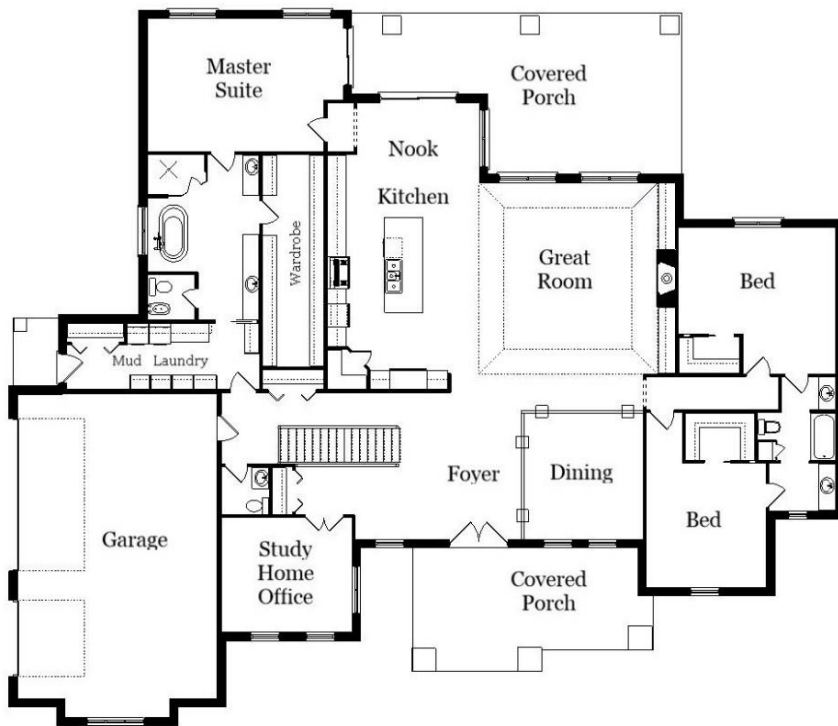

Your Land Your Style Your Home Your Way

Design + Build = Your Best Value

www.krausbuild.com

Stone Canyon
3450 Sq.Ft.

Copyright © 2020 Kraus Design Build
All Rights Reserved

The **Kraus** Company
DESIGN BUILD