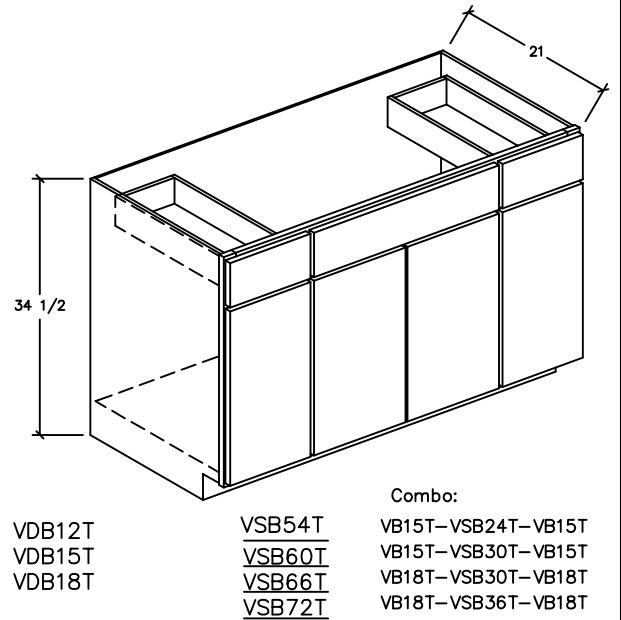

Tall Vanity Sink Base

Vanity Program

Wide Stile Shaker

- * 1 1/2 inch overlay
- * 3/16 inch plywood flat panel
- * mortise & tenon construction
- * concealed hinge

Accessories

Moulding

OSC
Outside Corner Molding
8 ft. length