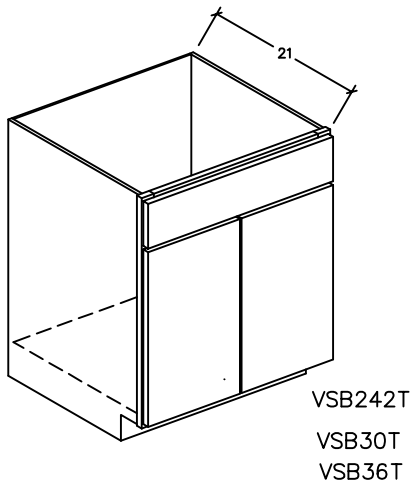

Tall Vanity Sink Base

Vanity Program

Wide Stile Shaker

- * 1 1/2 inch overlay
- * 3/16 inch plywood flat panel
- * mortise & tenon construction
- * concealed hinge

Accessories

Moulding

OSC
Outside Corner Molding
8 ft. length