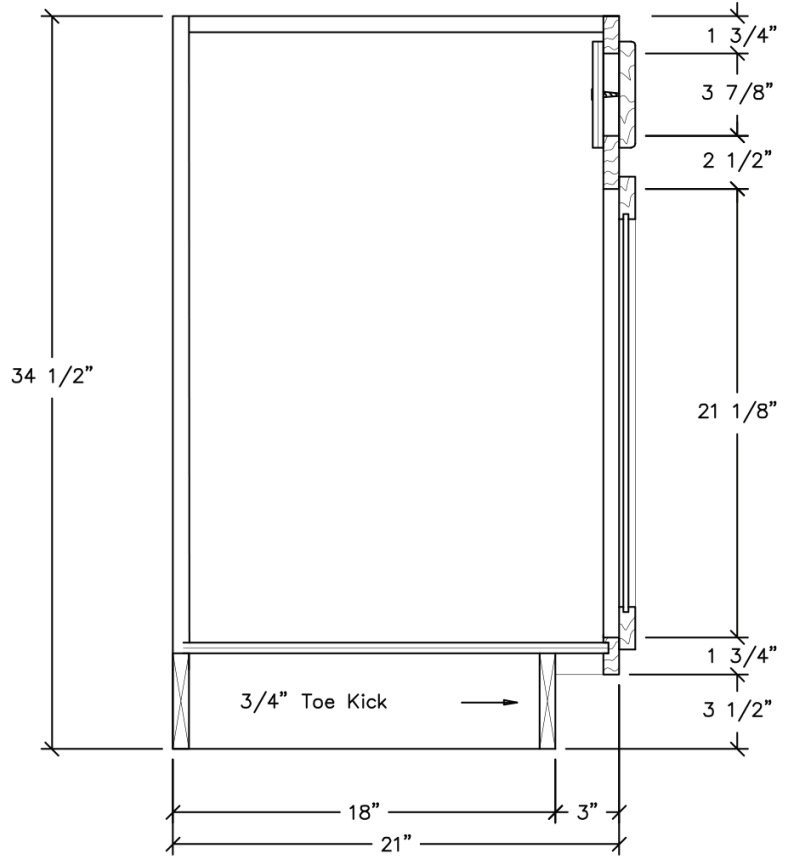

Vanity Program

- Finished Ends: 1/2" MDF
- Unfinished Ends: 1/2" MDF
- Face Frames: 3/4" Poplar
- Doors & Drawers: Wide Stile Shaker
- Drawer Box: Box
- Drawer Sides: 5/8" MDF
- Drawer Bottoms: 1/4" Birch Ply
- Backs: 1/2" MDF
- Wall Tops/Bottoms: 1/2" MDF
- Base Bottoms: 1/2" MDF
- Backs: 1/2" MDF
- Wall Tops/Bottoms: 1/2" MDF
- Base Shelves: 3/4" Adjustable
- Upper Shelves: 3/4" Adjustable
- Toe Kicks: 3/4"
- Drawer Runners: USE18 Soft Close
- Hinging: Full Overlay Concealed Softclose
- Cabinet Finish: White