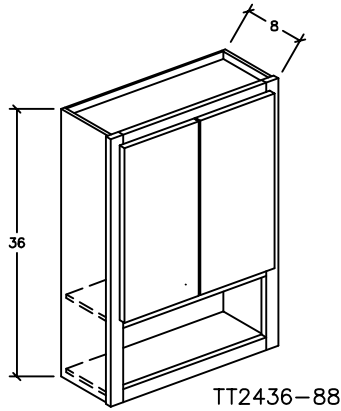

Tall Vanity Sink Base

Vanity Program

Wide Stile Shaker

- * 1 1/2 inch overlay
- * 3/16 inch plywood flat panel
- * mortise & tenon construction
- * concealed hinge

Accessories

Moulding

OSC
Outside Corner Molding
8 ft. length