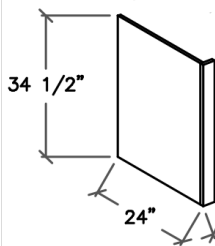

Reversible
Dishwasher
End Panel

Toe Kick Cover