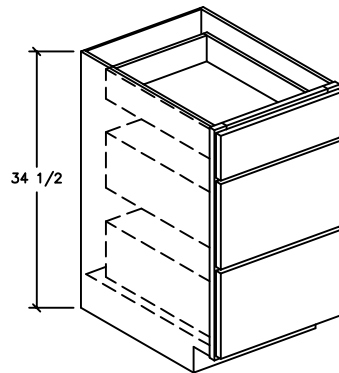

Vanity Program

- Finished Ends: 1/2" MDF
- Unfinished Ends: 1/2" MDF
- Face Frames: 3/4" Poplar
- Doors & Drawers: Wide Stile Shaker
- Drawer Box: Box
- Drawer Sides: 5/8" MDF
- Drawer Bottoms: 1/4" Birch Ply
- Backs: 1/2" MDF
- Wall Tops/Bottoms: 1/2" MDF
- Base Bottoms: 1/2" MDF
- Backs: 1/2" MDF
- Wall Tops/Bottoms: 1/2" MDF
- Base Shelves: 3/4" Adjustable
- Upper Shelves: 3/4" Adjustable
- Toe Kicks: 3/4"
- Drawer Runners: USE18 Soft Close
- Hinging: Full Overlay Concealed Softclose
- Cabinet Finish: White

Tall Vanity Sink Base

Vanity Program

Wide Stile Shaker

- * 1 1/2 inch overlay
- * 3/16 inch plywood flat panel
- * mortise & tenon construction
- * concealed hinge

Accessories

Moulding

OSC
Outside Corner Molding
8 ft. length