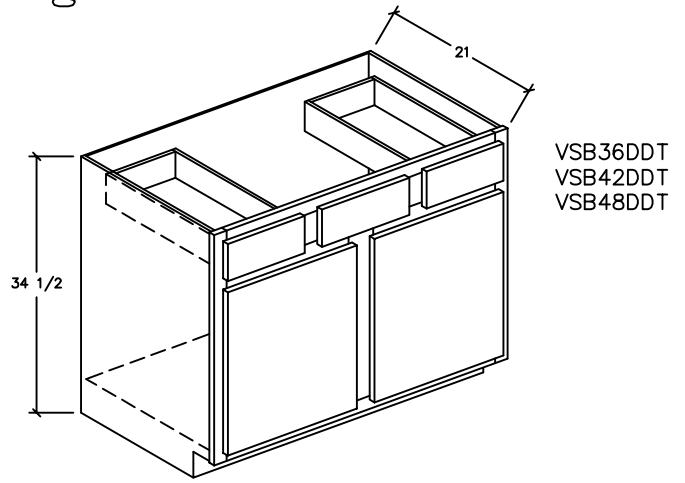

Tall Vanity Sink Base

Vanity Program

Wide Stile Shaker

- * 1 1/2 inch overlay
- * 3/16 inch plywood flat panel
- * mortise & tenon construction
- * concealed hinge

Accessories

Moulding

OSC
Outside Corner Molding
8 ft. length