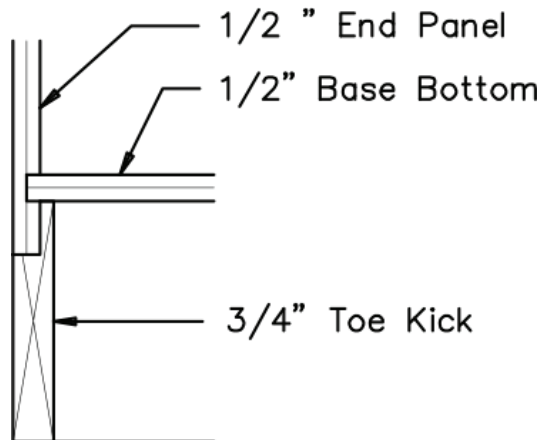

Tall Vanity Sink Base

Vanity Program

Wide Stile Shaker

- * 1 1/2 inch overlay
- * 3/16 inch plywood flat panel
- * mortise & tenon construction
- * concealed hinge

Accessories

Moulding

OSC
Outside Corner Molding
8 ft. length