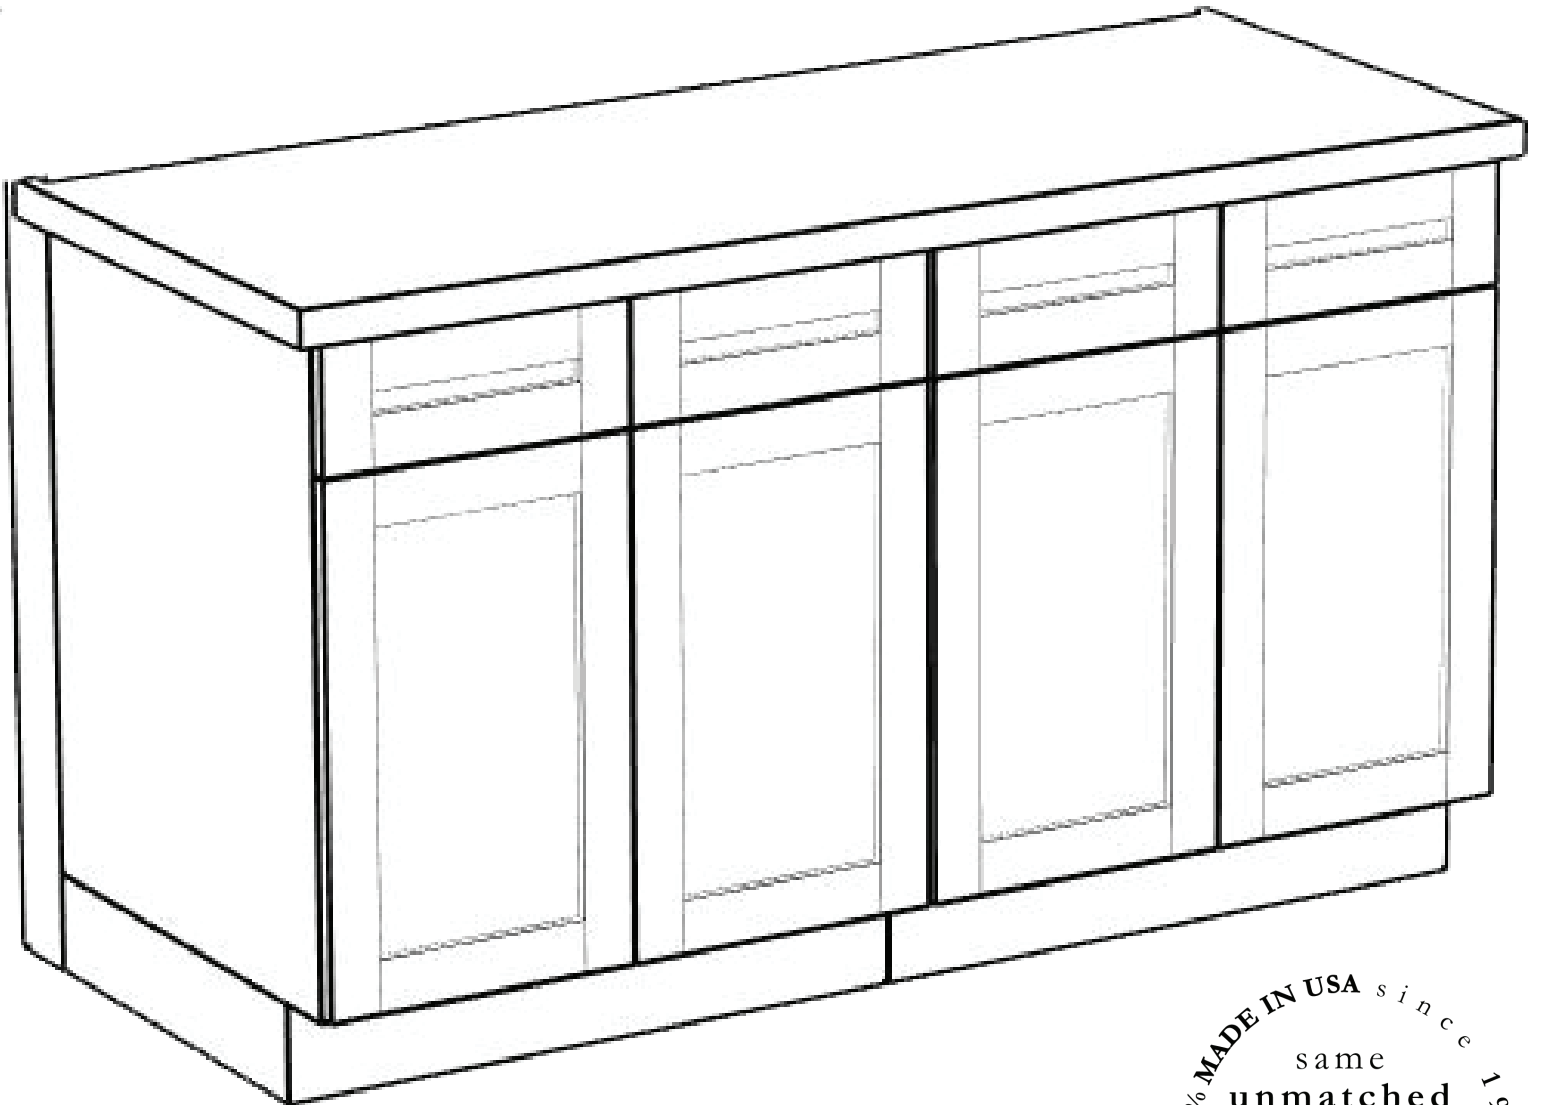

Emerson

The #1 Best Selling Cabinet

IN STOCK IN STOCK IN STOCK

Shaker White | 5 Piece Door & Drawer Fronts

100% **MADE IN USA** since 1957
same
unmatched
quality

Ready-Made Vanity Program

M a d e i n U S A

Wide Style Shaker

Soft Close Door & Drawer

Under-mount Runners

1/2" Back

No Assembly Required

Double Boxed in Cardboard & Paper

Orders Confirmed By Wednesday Ship the following Monday

Vanities:
VSB36DDT
VSB42DDT
VSB48DDT
TT2436-88
VSB24T
VSB30T
VSB36T
VDB12T
VDB15T
VDB18T