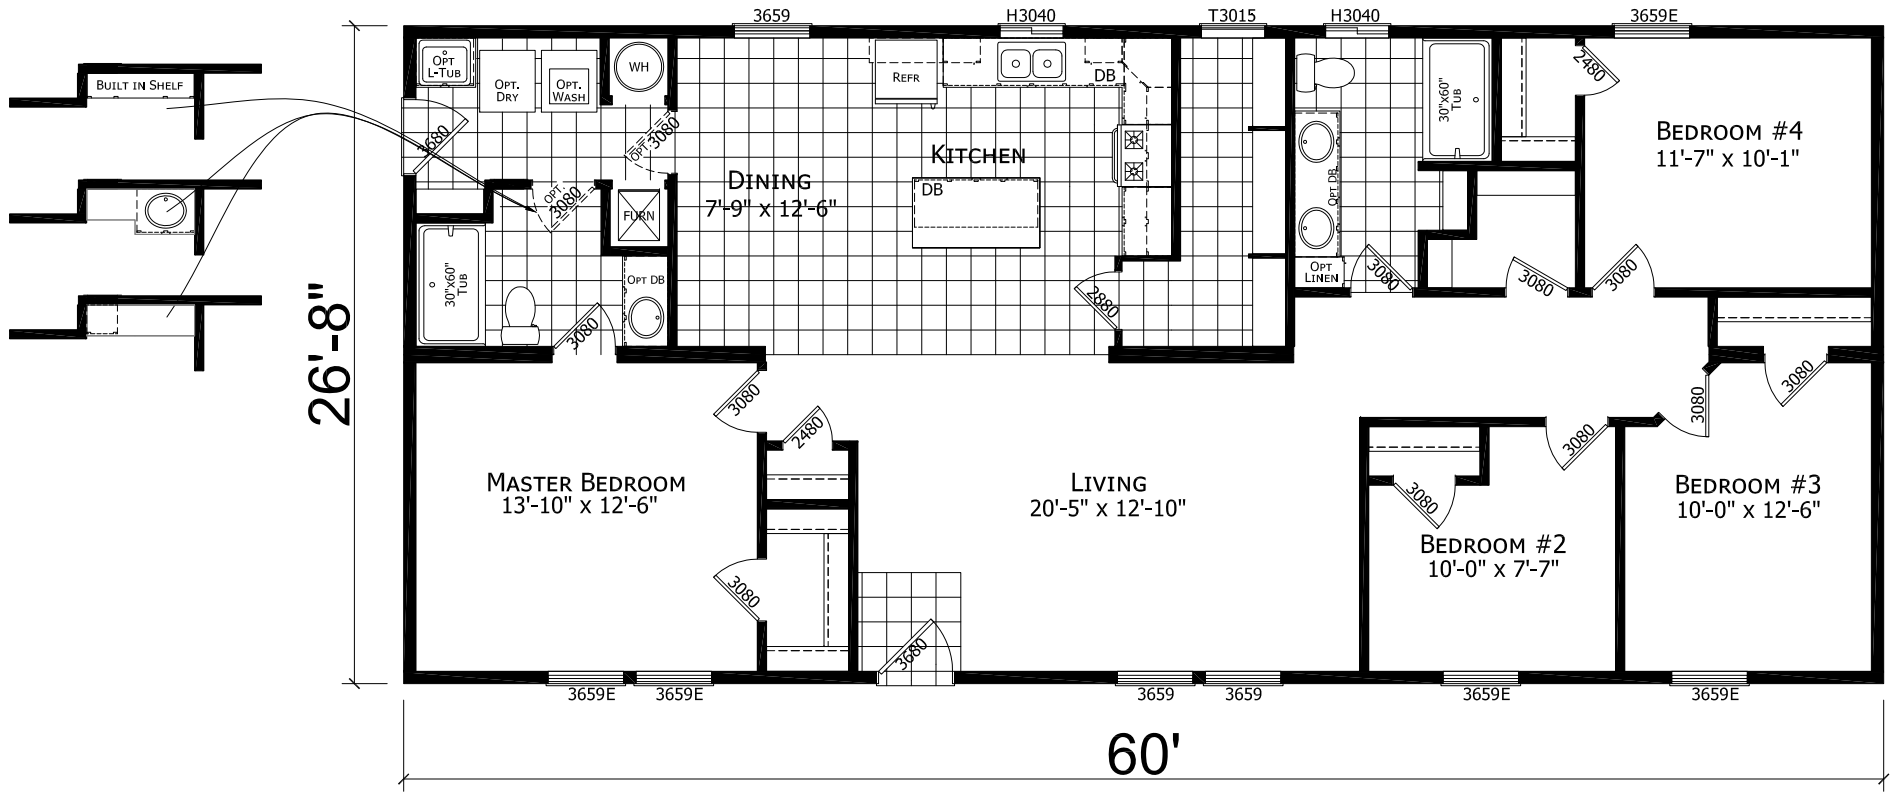

7280

MODEL 17-HC-4604P

4 BEDROOM, 2 BATH

ACTUAL SIZE: 60' x 26'-8"

TOTAL AREA: 1,600 SQ. FT.

CHAMPION

MANUFACTURED BEAUTIFULLY™

1425 SUNNYSIDE RD. WEISER, ID 83672

MODIFICATIONS

PROJECT: 17-HC4604P
60' x 26'-8" 4 BD 2 BTH

DRAWN BY: J. ALDRICH
DATE: 05-31-18
SCALE: 3/16" = 1'-0"

TITLE: LITERATURE PLAN

FILENAME: 17-HC4604P PFS APPROVAL

SHEET: L-101