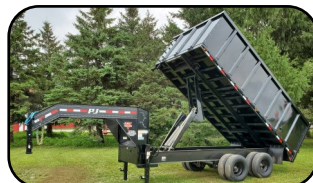

PJ Tandem Dual Gooseneck Dump

Scissors, 4' Removable Sides, Ramps,
Spare and 12K Axles w/ 14 Ply Tires

8x16 DD, 4'.....\$24,125
8x20 DD, 4'.....\$24,925

PJ 96" Gooseneck Deckover Dump

14K, Scissors, Ramps,
Fold Down Sides

14' D8.....Call for Price
16' D8.....Call for Price

PJ 96" Deckover Dump

14K, Scissors, Ramps,
Fold Down Sides

14' D8.....Call for Price
16' D8.....Call for Price

Financing Available on Most Models-
Call for Details