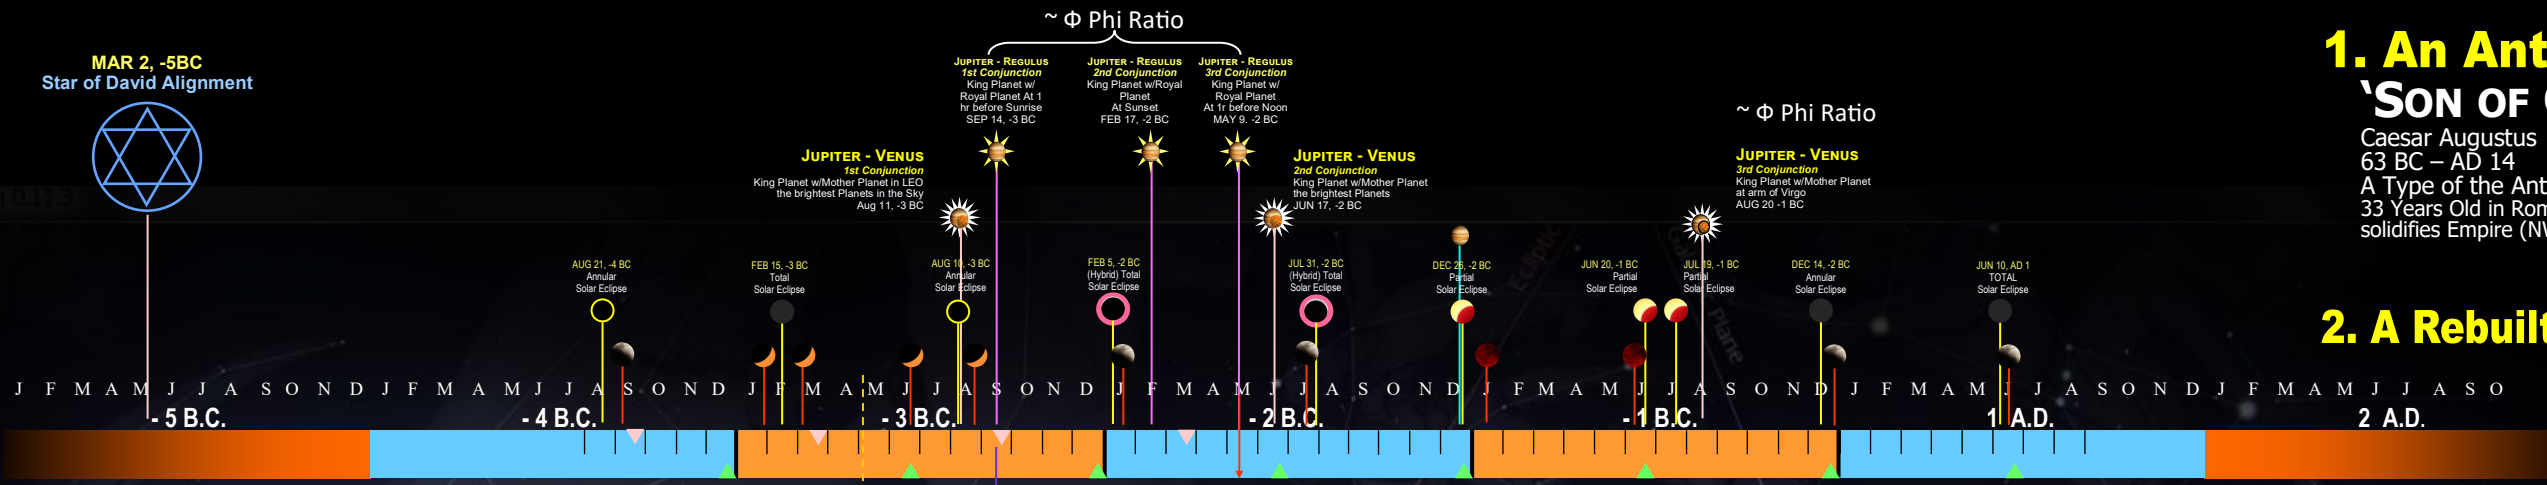

ASTRONOMICAL ALIGNMENTS OF JESUS' BIRTH

JUPITER RETROGRAGE AND TRIPLE CONJUNCTION PATTERNS IN LEO AND VIRGO

Astronomical Evidence that based on the Triple Conjunction of Jupiter with Regulus and the Triple Conjunction of Jupiter with Venus, one postulates that these Celestial Alignments were Prophetic Signs of Jesus' Birth. And that Incarnation occurred on September 11, -3 BC (911). Based on this Timeline, one then asserts that Jesus was 33 Years in the Year 32 AD, the Year of the Crucifixion, His Resurrection and start of the Church Age. This Timeline could the suggest when the Church Age is to conclude with the Rapture Event, etc.

1. An AntiChrist 'SON OF GOD'

Caesar Augustus
63 BC – AD 14
A Type of the AntiChrist
33 Years Old in Rome
solidifies Empire (NWO) in -31 BC

2. A Rebuilt Temple

3. A False Prophet KING OF THE JEWS

Herod the Great
A type of the False Prophet

4. A Divided Land

VISITATION OF THE MAGI

December 25, -2 BC
15 Months from Birth on September 11, -3 BC
Worship of the 'Man-Child' Messiah of Israel.

JUPITER
King Planet
Planet of he Messiah

THE WISE MEN OF THE EAST
What the Magi saw in the East, perhaps in Babylon as Disciples of Daniel's School of Astronomy. Known as Magos, they were the Scientists of the Day. They mingled with Royal Administration and had Oversight of the Kingdom. Although 3 'Gifts' are mentioned in Scripture, they were not necessarily 'Kings' but Ambassadors and were probably in a large Caravan of more that '3' who were accompanied with Logistics and Supplies to make the Trek that perhaps lasted 1 Year. It may well have mirrored the Retrograde of Jupiter that 'stopped' over Bethlehem, etc.