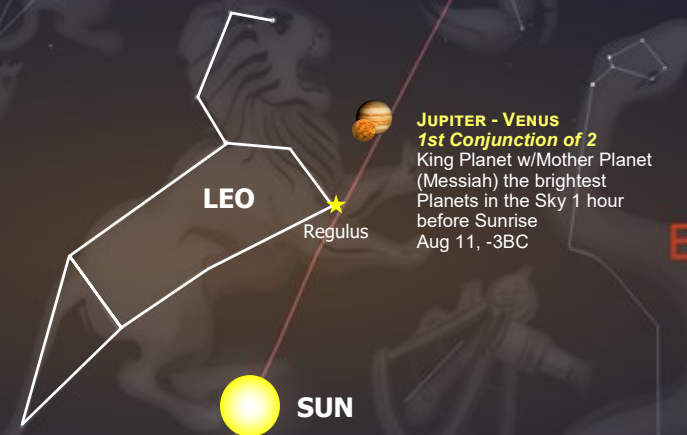

- = PARTIAL
- = PENUMBRAL
- = TOTAL
- ▲ = SOLSTICE
- = TOTAL
- = HYBRID
- = PARTIAL
- ▼ = EQUINOX

MAIN SOURCES
Stellarium.com
Wikipedia.com

© Composition and Some Graphics by
LUIS B. VEGA
vegapost@hotmail.com
www.PostScripts.org

FOR ILLUSTRATION PURPOSES ONLY