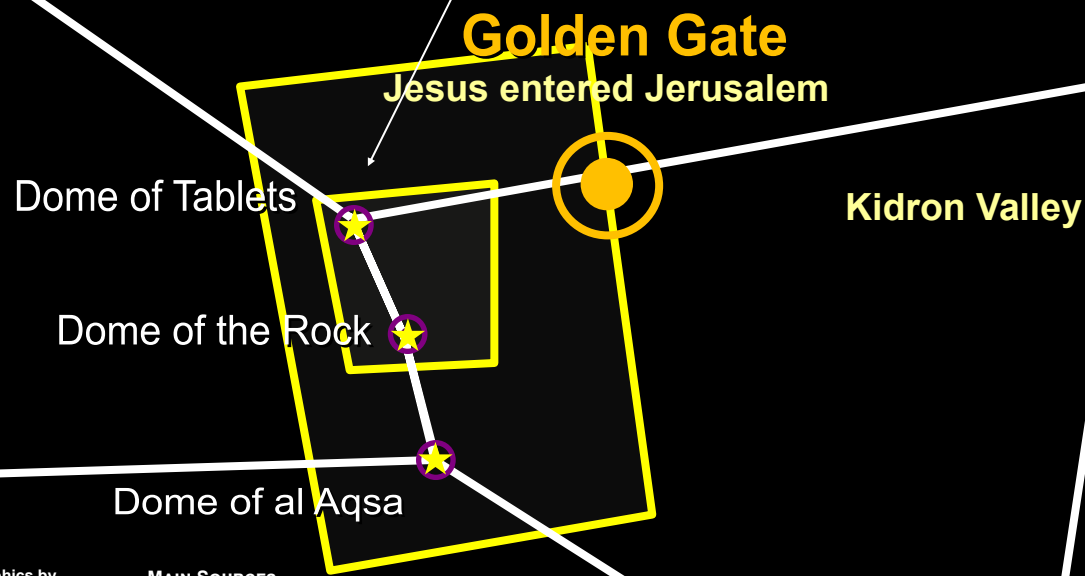

THE JEWISH 3RD TEMPLE

CONCEPTUALIZATION BASED ON THE DOME OF THE TABLETS LOCATION AND CELESTIAL GATES

TEMPLE MOUNT
Jerusalem, Israel
TOP VIEW

ORION
Mt. Moriah

DOME OF SPIRITS
Speculated center
of Holy of Holies

OPHIUCHUS
Mt. of Olives

Chapel
of
Ascension

Silver Gate
Jesus exited Jerusalem