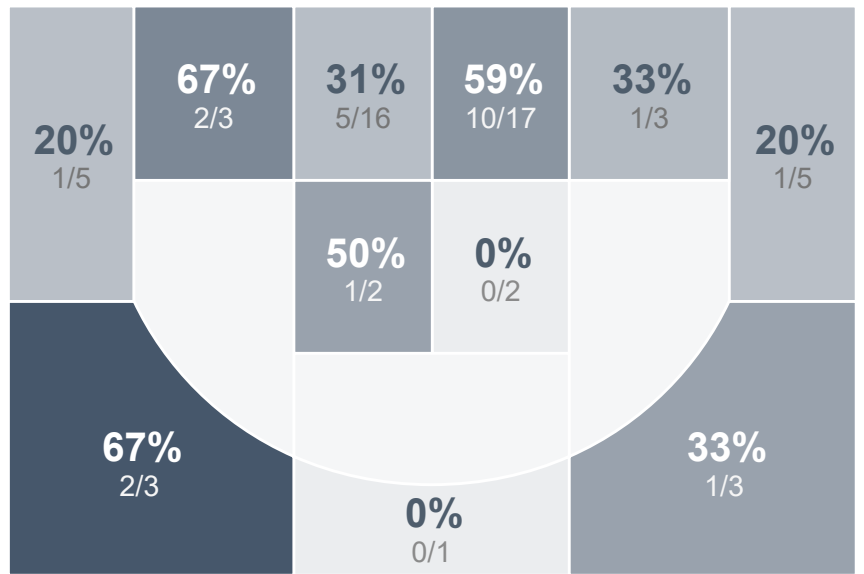

St. Mary's Saints Girls Basketball