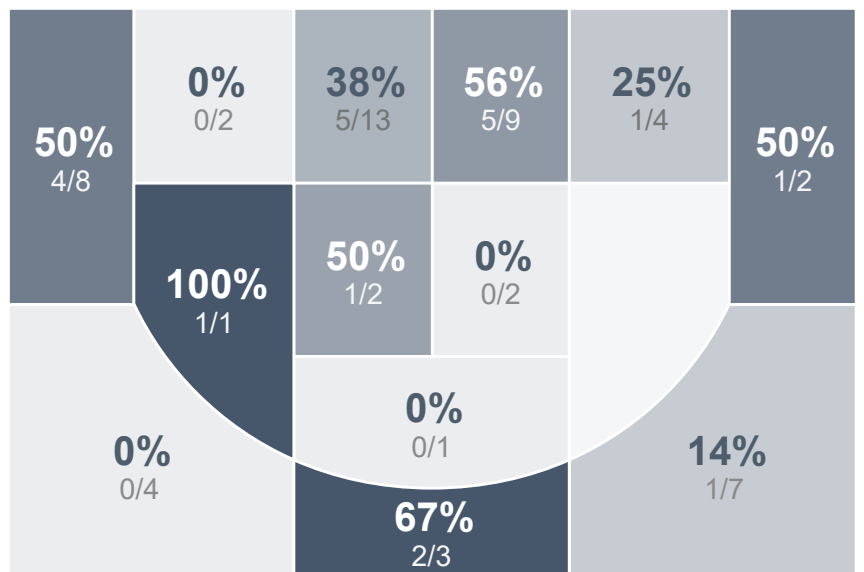

Turtle Mountain High School