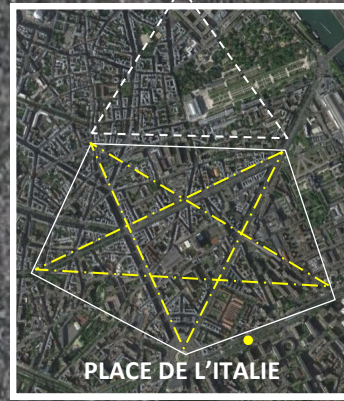

**FORT DU MONT VALERIEN**  
3.3 nautical miles Tour Eiffel  
3.22 nautical miles to Arc de Triomphe

## 'Allahu-Akbar-Boom' (FACE OF ALA-LU) Stade de France

Sacrificed to Allah as they sang 'Kiss the Devil'.

This alleged Cydonia pattern is also almost an exact copy in degree heading and map length as is the layout of London. The 2nd chart to this PDF will demonstrate this amazing correlation.