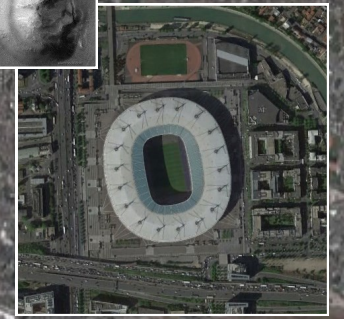

Ala-lu

Eye of Lucifer

A ritualistic slaughter is a sacrifice to Lucifer and his Fallen Angels and spirit demons coveting the need for blood-letting. The various ley-lines in tandem with certain Satanic high holy days eventuates religious rite.

Sacrificed to Allah as they sang 'Kiss the Devil'.