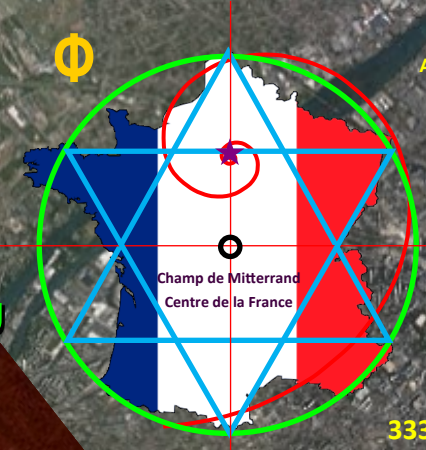

# PARIS A LA PLEIADES

Paris is a tribute to Mars, the god of War. It is attributed to Giza and the area of Cairo which means Mars. Like all other major Luciferian capitals, its homage is to the gods of Egypt, of Babylon, of Nimrod, the 1st Mason and world ruler. Moreover the pattern of the Paris proper city suggests the ancient pre-Flood ley-line sacred geometry of Cydonia, Mars. This assertion highlights the 3 main structures that encompasses the famous Face of Mars, the D & M Pentagonal pyramid and the Pyramid City. This motif has been discovered to repeat across the globe in the primary ancient sacred temple complexes such as Teotihuacan, Tikal, Angkor Wat. In the modern era the major Illuminati Luciferian capitals appear to also exercise this sacred geometry; most notably, London, Paris, Roma, Washington DC, Jerusalem, etc. The following chart illustrations propose to show this approximations and correlations in light of the Paris Friday the 13, 2016 Islamic terrorist bombings.

## CYDONIA, MARS

Pyramid Complex  
40°44'33.60N 09°27'40.29W

## The Pleiades (PYRAMID CITY)

**MARS PENTAGRAM FORTRESSES**  
Each Luciferian world capital has its signature 'Pentagram' that most often is masked as a fortress. This pattern is seen as in the Pentagon of Washington DC, a tribute to the 'god of War' as in the Department of War, Castel Sant'Angelo near the Vatican, London Tower, etc.

**FORT DU MONT VALERIEN**  
3.3 nautical miles Tour Eiffel  
3.22 nautical miles to Arc de Triomphe