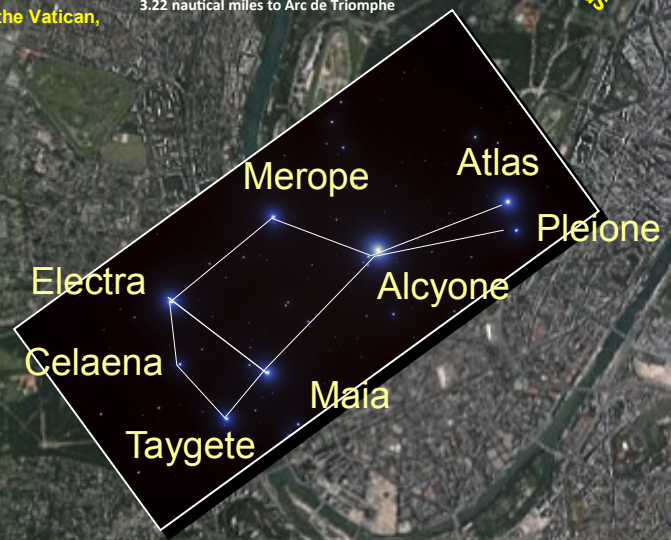

## CYDONIA, MARS

Pyramid Complex  
40°44'33.60N 09°27'40.29W

## The Pleiades (PYRAMID CITY)

**MARS PENTAGRAM FORTRESSES**  
Each Luciferian world capital has its signature 'Pentagram' that most often is masked as a fortress. This pattern is seen as in the Pentagon of Washington DC, a tribute to the 'god of War' as in the Department of War, Castel Sant'Angelo near the Vatican, London Tower, etc.

**FORT DU MONT VALERIEN**  
3.3 nautical miles Tour Eiffel  
3.22 nautical miles to Arc de Triomphe

Sacrificed to Allah as they sang 'Kiss the Devil'.

This alleged Cydonia pattern is also almost an exact copy in degree heading and map length as is the layout of London. The 2nd chart to this PDF will demonstrate this amazing correlation.