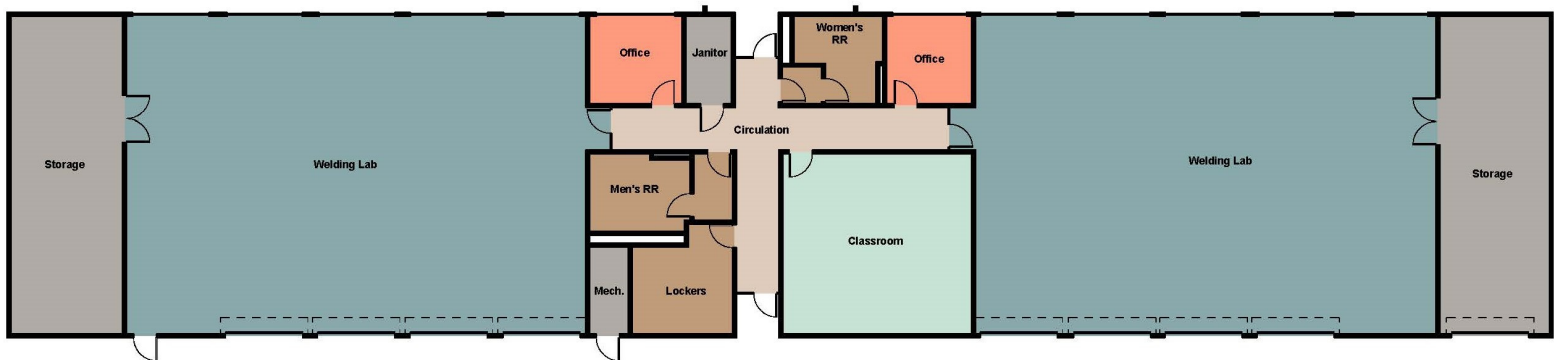

WELDING TECHNOLOGIES

Department Legend

- Open Programming
- General Classroom
- General Lab
- Admin. / Offices / Conference Rooms
- Specialty Labs
- Specialty Classroom
- Auditorium / Large Gathering
- Food Prep. / Vending / Catering
- Student Gathering
- Circulation / Gen. Gathering / Vert. Circ.
- Bathrooms / Lockerrooms / Facilities
- Support / Mech. / IDF. Janitorial