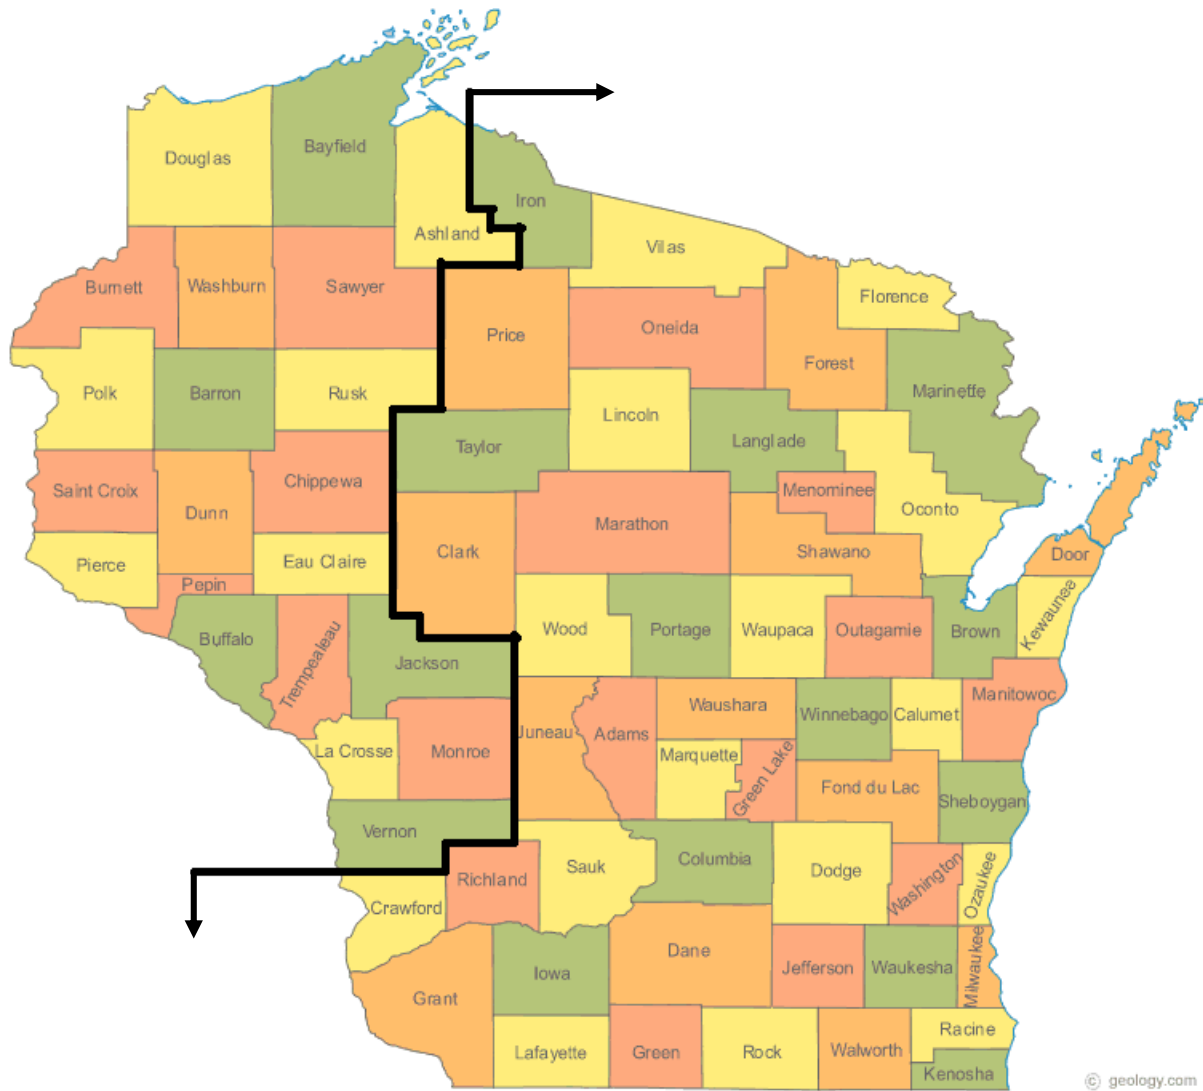

WISCONSIN TERRITORY QUICK REFERENCE GUIDE

WISCONSIN TERRITORY COUNTIES:

Adams, Brown, Calumet, Clark, Columbia, Crawford, Dane, Dodge, Door, Florence, Fond du Lac, Forest, Grant, Green, Green Lake, Iowa, Iron, Jefferson, Juneau, Kenosha, Kewaunee, Lafayette, Langlade, Lincoln, Manitowoc, Marathon, Marinette, Marquette, Menominee, Milwaukee, Oconto, Oneida, Outagamie, Ozaukee, Portage, Price, Racine, Richland, Rock, Sauk, Shawano, Sheboygan, Taylor, Vilas, Walworth, Washington, Waukesha, Waupaca, Waushara, Winnebago, Wood.