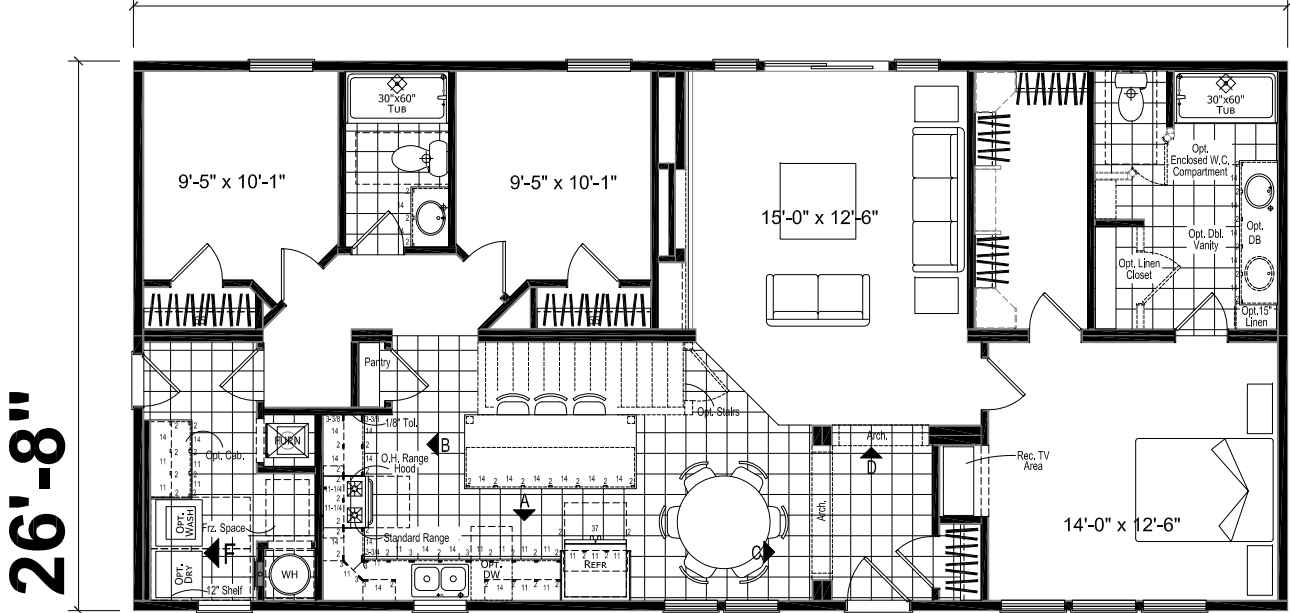

PONDEROSA

56'-0"

Optional 3 Windows

C

56 Version - 3 Bedrooms & 2 Bath w/ Front Laundry, Standard Kitchen and M. Bath