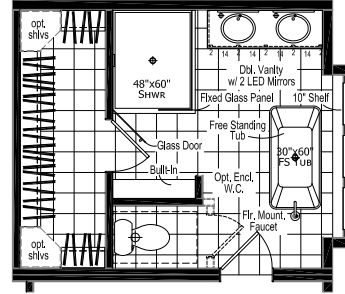

PONDEROSA

56'-0"

Optional 3 Windows

C

56 Version - 3 Bedrooms & 2 Bath w/ Front Laundry, Standard Kitchen and M. Bath