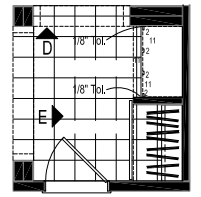

PONDEROSA

56'-0"

Optional 3 Windows

C

56 Version - 3 Bedrooms & 2 Bath w/ Front Laundry, Standard Kitchen and M. Bath