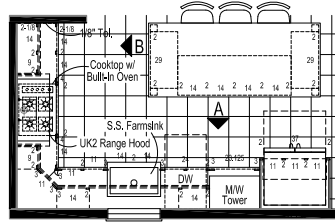

PONDEROSA

56'-0"

Optional 3 Windows

C

56 Version - 3 Bedrooms & 2 Bath w/ Front Laundry, Standard Kitchen and M. Bath