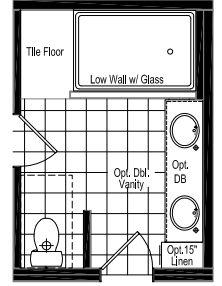

PONDEROSA

56'-0"

Optional 3 Windows

C

56 Version - 3 Bedrooms & 2 Bath w/ Front Laundry, Standard Kitchen and M. Bath