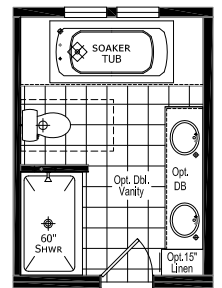

PONDEROSA

56'-0"

Optional 3 Windows

C

56 Version - 3 Bedrooms & 2 Bath w/ Front Laundry, Standard Kitchen and M. Bath