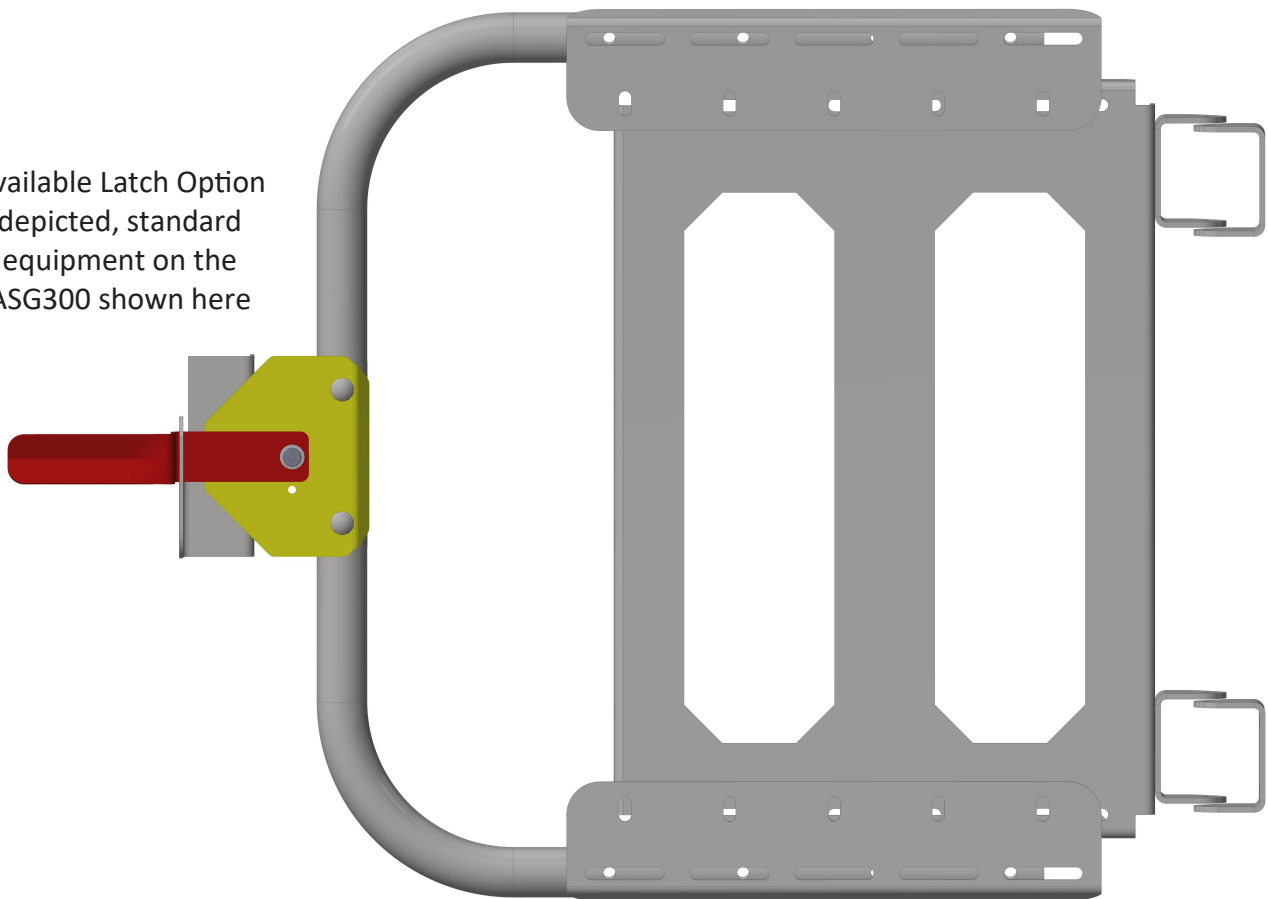

A-Series Gates

- Springless, self closing with available latch option
- Available in galvanized finish or powder coated yellow
- Adjustable width from 22" to 38" allows for multiple uses such as barring entry or arresting a fall
- Reversible, right or left handed entry

Available Latch Option
depicted, standard
equipment on the
ASG300 shown here

A-Series Gates

Widest Configuration,
~38" width

Narrowest Configuration,
~22" width

Greene Galvanized Stairs

41774 Main Street; PO Box 191