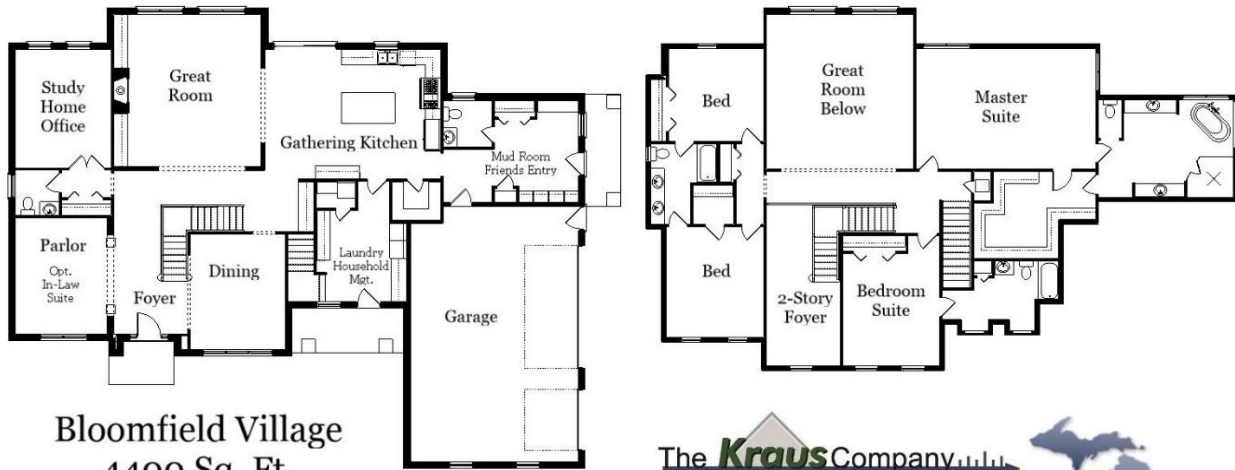

Your Land Your Style Your Home Your Way  
Design + Build = Your Best Value

Bloomfield Village MG  
4375 Sq. Ft.

Copyright © 2020 Kraus Design Build  
All Rights Reserved

The **Kraus** Company  
DESIGN BUILD

248-972-5549

Setting the New Standard

Your Land Your Style Your Home Your Way  
Design + Build = Your Best Value

Bloomfield Village  
4400 Sq. Ft.

Copyright © 2020 Kraus Design Build  
All Rights Reserved

The **Kraus** Company  
DESIGN BUILD

248-972-5549

Setting the New Standard