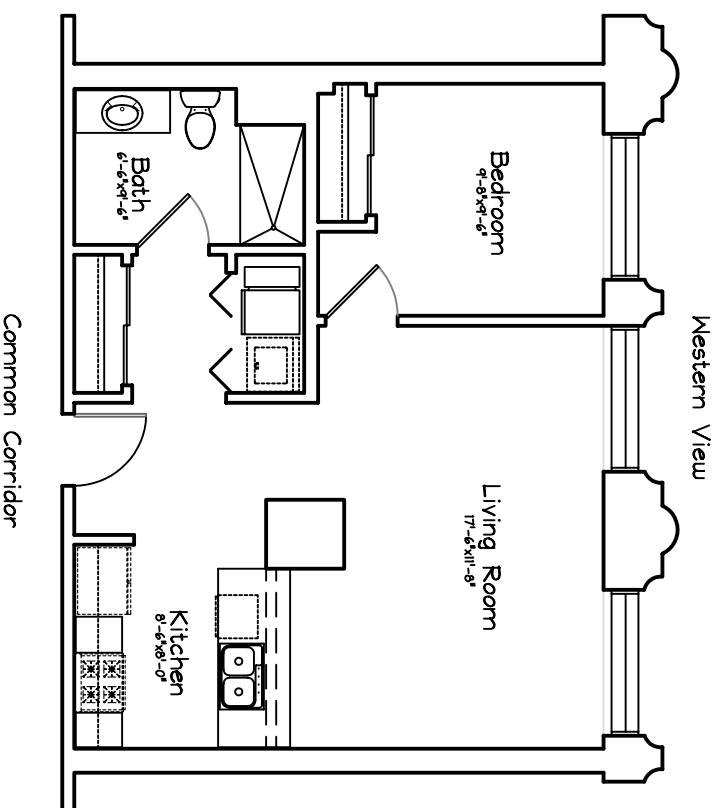

PLANKINTON LOFT APARTMENTS - 4th FLOOR

Unit #449 = 645 sq ft
One Bedroom, 1 Bath

Scale : 1/8" = 1'-0"

Square Footage taken from center of corridor/party walls
to exterior of furred walls.