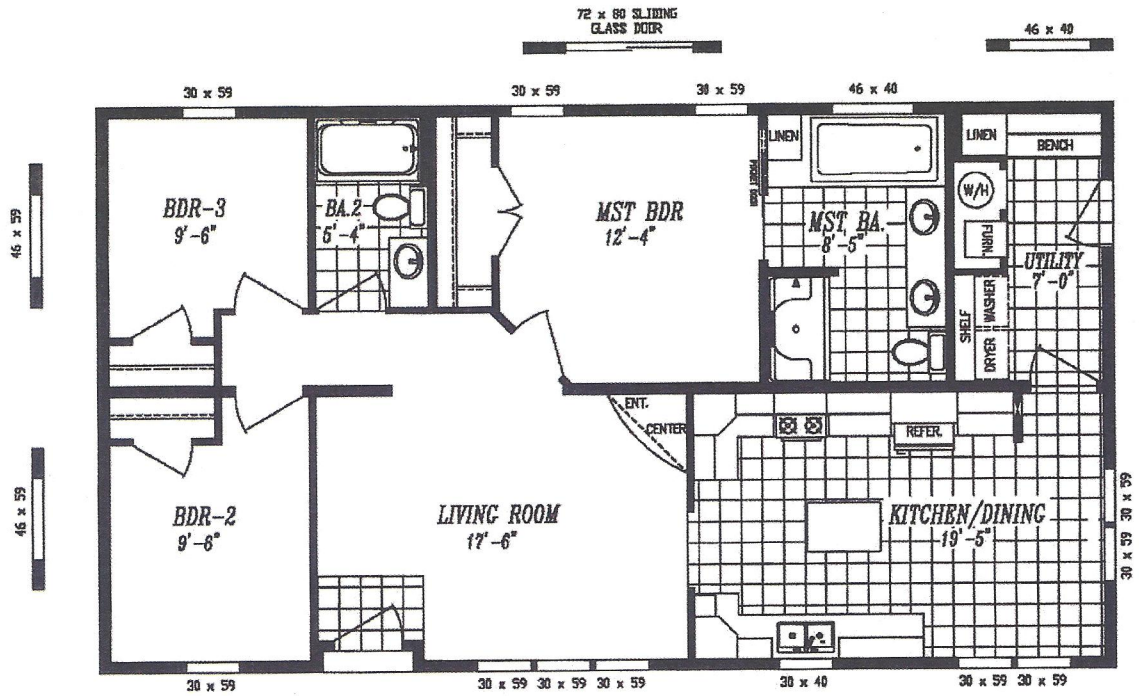

STD. FLOOR PLAN

MARLETTE SPECIAL 2848-HS
 26'-8" x 48'-0"
 1275 SQ. FT.

CMH
Model: Marlet
REV. DESCRIPTION
- NEW MODEL FOR 20