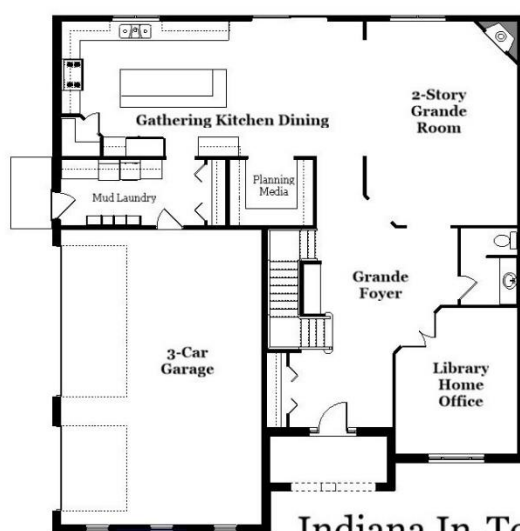

Your Land Your Style Your Home Your Way
Design + Build = Your Best Value

Indiana In-Town
3400 Sq.Ft.

Copyright © 2019 Kraus Design Build
All Rights Reserved

The **Kraus** Company, LLC
DESIGN BUILD

248-972-5549

Setting the New Standard

Your Land Your Style Your Home Your Way

Design + Build = Your Best Value

Indiana In-Town II
3400 Sq.Ft.

Copyright © 2019 Kraus Design Build
All Rights Reserved

The **Kraus** Company
DESIGN BUILD

248-972-5549

Setting the New Standard

Your Land Your Style Your Home Your Way

Design + Build = Your Best Value

Indiana In-Town III MG
3475 Sq.Ft.

Copyright © 2019 Kraus Design Build
All Rights Reserved

The **Kraus** Company, LLC
DESIGN BUILD