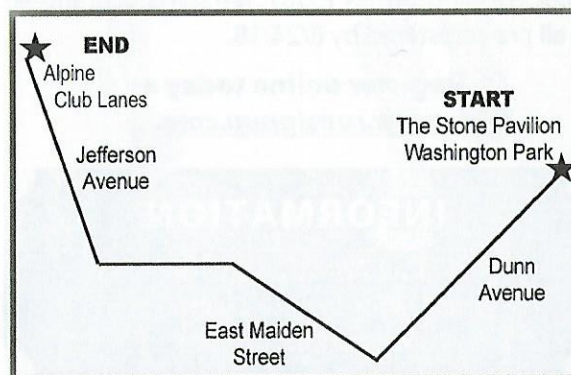

WHAT IS THE WASHINGTON CHRISTIAN OUTREACH?

- It is a non-profit, non-denominational Christian organization that aims to spread the gospel by helping fulfill both the material and spiritual needs of the poor and needy in our community.
- Was started 40 years ago by a local housewife.
- Is located at 119 Highland Avenue (across from Family Dollar) in Washington, PA.
- Is open Monday through Friday from 9:00 am to 1:00 pm.
- Everything donated to WCO is returned FREE to the community.
- Has a kitchen serving hot meals on a daily basis.
- Operates with an all volunteer staff.
- There are NO paid employees.
- A facility where the community can come for medical intervention.
- Functions on monetary and material donations from individuals, churches, foundations, and Fraternal Associations.
- Do you have questions? Would you like to volunteer? Would you like to financially support our efforts? If so, please contact us at 724-222-0750 or fax us your questions at 724-228-9329.
- Thank you to all of our runners and walkers, our race sponsors and advertisers, all of our course workers, the City of Washington and everyone who made this year's event possible.

This year's race also benefits the **Western Pennsylvania Police Benevolent Foundation**

COURSE

Begins at the Stone Pavilion in Washington Park & ends at Alpine Club Lanes on Jefferson Avenue.

This is NOT an OUT & BACK COURSE.

WASHINGTON CHRISTIAN OUTREACH *presents*

The 36th ANNUAL

MONDAY, LABOR DAY September 3, 2018