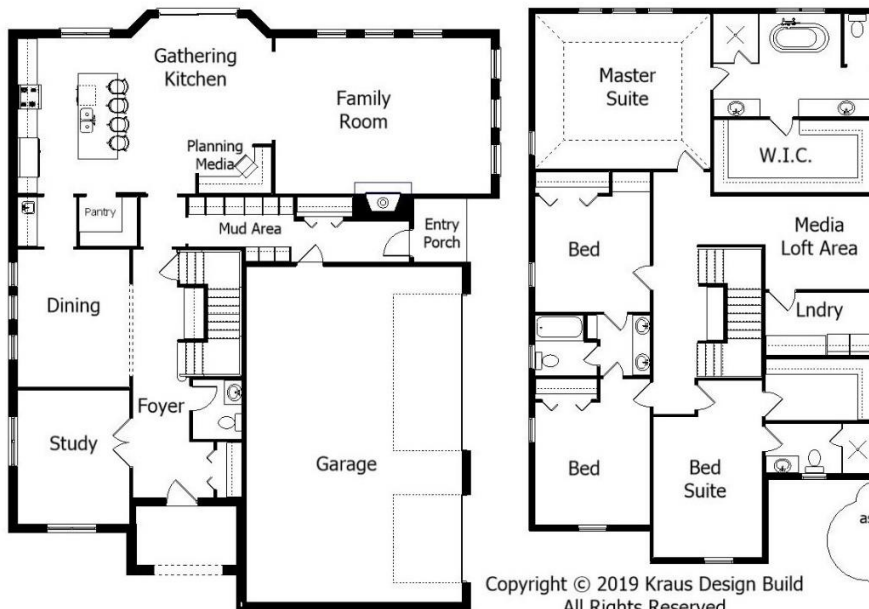

## Design + Build = Your Best Value

The **Kraus** Company  
DESIGN BUILD

248-972-5549

Live Oak SE D  
3500 Sq.Ft.

Whether we modify this plan or assist you in the creation of a Custom Home Plan all your own, you take the Design to the Level You Choose.