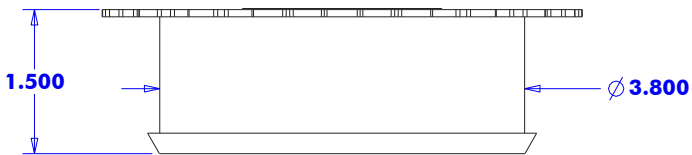

**SECTION A-A**

**Drainage and Septic Products**

Tuf-Tite, Inc.  
1200 Flex Court  
Lake Zurich, Illinois 60047

TELEPHONE: 847.550.1011  
TOLL FREE: 800.382.7009  
FAX: 847.550.8004

**PART NAME: SPEED LEVELER**

**PART #: SL-4 - WHITE**