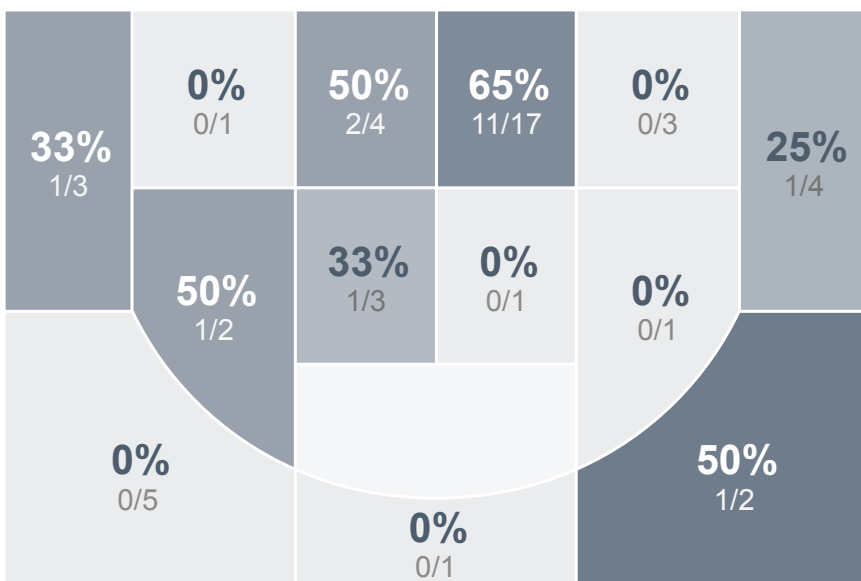

Box Score Report

DHS vs Williston - Dec 18, 2018 - W 60-46

Period Stats

Team	1	2	Final
DHS	22	38	60
WHS	23	23	46

Run Graph

Team Stats

	DHS	WHS
Field Goal %	39.6%	29.0%
Effective Field Goal %	42.7%	34.7%
2FG Made/Attempted	16/33	11/32
2FG%	48.5%	34.4%
3FG Made/Attempted	3/15	7/30
3FG%	20.0%	23.3%
FT Made/Attempted	19/29	3/10
Free Throw Percentage	65.5%	30.0%
Points Per Possession	0.76	0.61
Transition Points	11	2
Points Off Turnovers	14	10
Second Chance Points	12	19
Points in the Paint	28	16
Offensive Rebounds	16	17
Defense Rebounds	29	15
Assists	9	14
Deflections	10	4
Steals	9	2
Blocks	0	1
Turnovers	33	26
Personal Fouls	18	24
Charges Taken	0	0

Dickinson

Williston