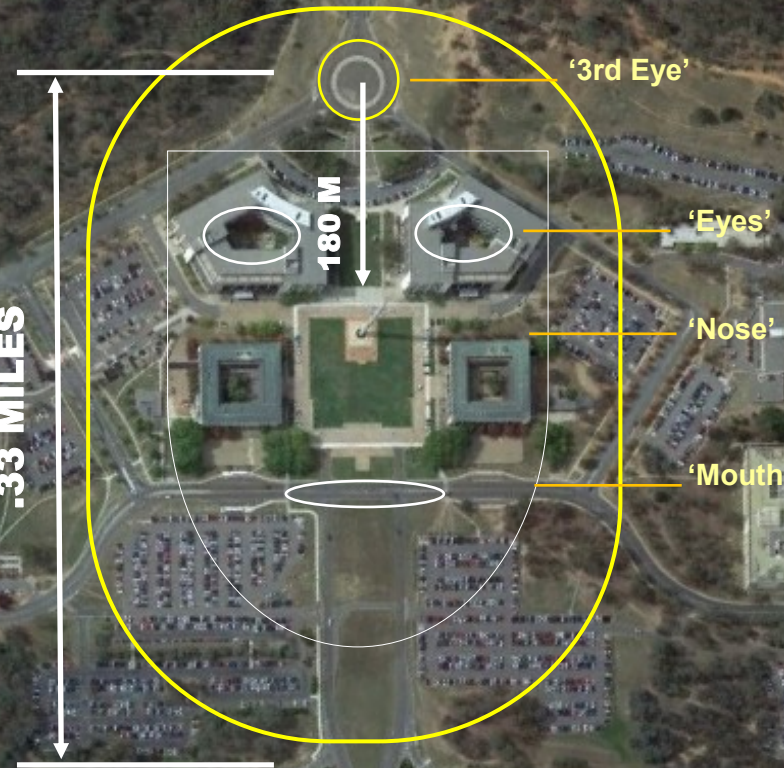

CANBERRA STAR MAP

MARTIAN MOTIF TRIANGULATION PATTERN

The purpose of this illustration is to present the evidence that the geometric ley-lines of the following city layout is set to the *Cydonia, Mars* ley-lines. Pertaining to the *Cydonia, Mars* anomalies, there are 3 main pyramid structures that comprise the *Martian Motif*. There is the famous *Face of Mars*, the giant *Pentagon Fortress* and the *Pleiadian Pyramid City*. These 3 structures triangulate each other and would make up the core of a large metropolitan city on Earth. What is astonishing is that such a *Martian Motif* is seen implemented in the architecture of almost all the ancient civilizations on Earth. This started, at least based on the archeological record after the *Flood of Noah* with Babylon and Sumer. How the *Martian Motif* is tied to the ley-lines of ancient cities, temples and structures is that perhaps the lost knowledge and connection of the Martian civilization was conveyed to the few and selected 'priestly' class on Earth that constitutes the Secret Societies, etc. This special class of humans are perhaps tasked at keeping the legacy, lifeline and bloodline operational. Even now in the modern era, the same *Cydonia, Mars* motif is incorporated into the major capitals of the world. The *Martian Motif* that is basically encrypted and hidden in plain sight speaks to the powers behind the curtain of those that really are the masters of the world.

© Composition & Some Graphics by
LUIS B. VEGA
vegapost@hotmail.com
www.PostScripts.org
FOR ILLUSTRATION PURPOSES ONLY

2004

CANBERRA FACE OF MARS

MARTIAN MOTIF TRIANGULATION PATTERN

MARTIAN MOTIF
CYDONIA, MARS
40°44'33.60N 09°27'40.29W

AMERICAN MEMORIAL

MEMORIAL TO ALA-LU
FACE OF ALA-LU

EAGLE MOTIF

AS SPECIFIED IN THE ANCIENT SUMERIAN CREATION ACCOUNT OF ALA-LU HAVING A HEADRESS OF AN EAGLE.

Google Earth

© Composition & Some Graphics by
LUIS B. VEGA
vegapost@hotmail.com
www.PostScripts.org
FOR ILLUSTRATION PURPOSES ONLY