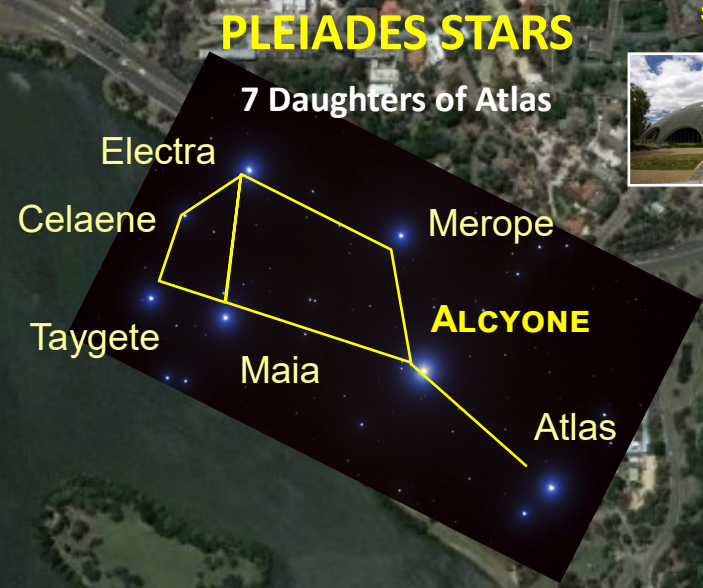

CANBERRA STAR MAP

MARTIAN MOTIF TRIANGULATION PATTERN

The purpose of this illustration is to present the evidence that the geometric ley-lines of the following city layout is set to the *Cydonia, Mars* ley-lines. Pertaining to the *Cydonia, Mars* anomalies, there are 3 main pyramid structures that comprise the *Martian Motif*. There is the famous *Face of Mars*, the giant *Pentagon Fortress* and the *Pleiadian Pyramid City*. These 3 structures triangulate each other and would make up the core of a large metropolitan city on Earth. What is astonishing is that such a *Martian Motif* is seen implemented in the architecture of almost all the ancient civilizations on Earth. This started, at least based on the archeological record after the *Flood of Noah* with Babylon and Sumer. How the *Martian Motif* is tied to the ley-lines of ancient cities, temples and structures is that perhaps the lost knowledge and connection of the Martian civilization was conveyed to the few and selected 'priestly' class on Earth that constitutes the Secret Societies, etc. This special class of humans are perhaps tasked at keeping the legacy, lifeline and bloodline operational. Even now in the modern era, the same *Cydonia, Mars* motif is incorporated into the major capitals of the world. The *Martian Motif* that is basically encrypted and hidden in plain sight speaks to the powers behind the curtain of those that really are the masters of the world.

Google Earth

CANBERRA PLEIADES STAR MAP

MARTIAN MOTIF TRIANGULATION PATTERN

17.76 arc seconds
322 smoots
.33 miles
~666 yards

SHINE DOME

ACADEMY OF SCIENCE

VERNON CIRCLE

.12 n. miles

WAR MEMORIAL

188° heading

1 2 3 4 5 6 7 8 9 10 11 12 13

1.13 km - 666smoots

Google Earth

PLEIADES STARS

7 Daughters of Atlas

Electra

Celaene

Merope

ALCYONE

Taygete

Maia

Atlas

Main Sources

Earth.Google.com
Mars.Google.com
Wikipedia.com