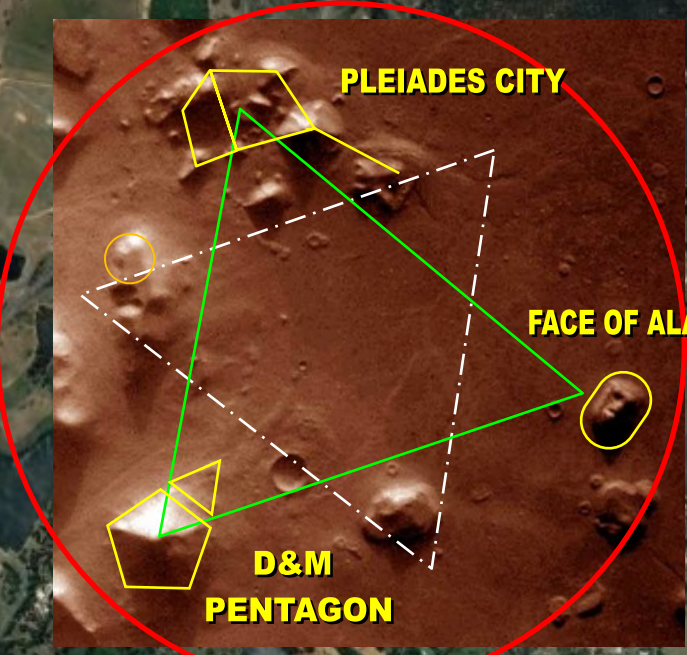

CANBERRA STAR MAP

MARTIAN MOTIF TRIANGULATION PATTERN

The purpose of this illustration is to present the evidence that the geometric ley-lines of the following city layout is set to the *Cydonia, Mars* ley-lines. Pertaining to the *Cydonia, Mars* anomalies, there are 3 main pyramid structures that comprise the *Martian Motif*. There is the famous *Face of Mars*, the giant *Pentagon Fortress* and the *Pleiadian Pyramid City*. These 3 structures triangulate each other and would make up the core of a large metropolitan city on Earth. What is astonishing is that such a *Martian Motif* is seen implemented in the architecture of almost all the ancient civilizations on Earth. This started, at least based on the archeological record after the *Flood of Noah* with Babylon and Sumer. How the *Martian Motif* is tied to the ley-lines of ancient cities, temples and structures is that perhaps the lost knowledge and connection of the Martian civilization was conveyed to the few and selected 'priestly' class on Earth that constitutes the Secret Societies, etc. This special class of humans are perhaps tasked at keeping the legacy, lifeline and bloodline operational. Even now in the modern era, the same *Cydonia, Mars* motif is incorporated into the major capitals of the world. The *Martian Motif* that is basically encrypted and hidden in plain sight speaks to the powers behind the curtain of those that really are the masters of the world.

MARTIAN MOTIF
CYDONIA, MARS
 40°44'33.60N 09°27'40.29W

© Composition & Some Graphics by
LUIS B. VEGA
 vegapost@hotmail.com
 www.PostScripts.org
 FOR ILLUSTRATION PURPOSES ONLY

Main Sources
 Earth.Google.com
 Mars.Google.com
 Wikipedia.com

Google Earth

CANBERRA PLEIADES STAR MAP

MARTIAN MOTIF TRIANGULATION PATTERN

17.76 arc seconds
322 smoots
.33 miles
~666 yards

SHINE DOME

ACADEMY OF SCIENCE

VERNON CIRCLE

.12 n. miles