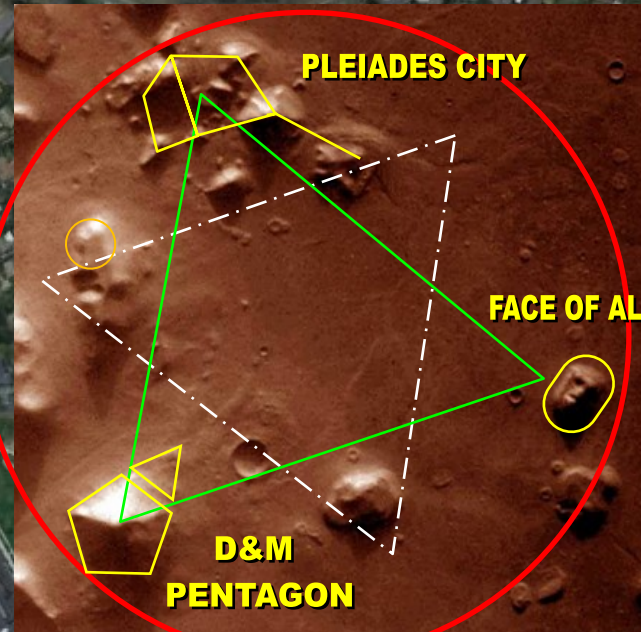

CANBERRA STAR MAP

MARTIAN MOTIF TRIANGULATION PATTERN

The purpose of this illustration is to present the evidence that the geometric ley-lines of the following city layout is set to the *Cydonia, Mars* ley-lines. Pertaining to the *Cydonia, Mars* anomalies, there are 3 main pyramid structures that comprise the *Martian Motif*. There is the famous *Face of Mars*, the giant *Pentagon Fortress* and the *Pleiadian Pyramid City*. These 3 structures triangulate each other and would make up the core of a large metropolitan city on Earth. What is astonishing is that such a *Martian Motif* is seen implemented in the architecture of almost all the ancient civilizations on Earth. This started, at least based on the archeological record after the *Flood of Noah* with Babylon and Sumer. How the *Martian Motif* is tied to the ley-lines of ancient cities, temples and structures is that perhaps the lost knowledge and connection of the Martian civilization was conveyed to the few and selected 'priestly' class on Earth that constitutes the Secret Societies, etc. This special class of humans are perhaps tasked at keeping the legacy, lifeline and bloodline operational. Even now in the modern era, the same *Cydonia, Mars* motif is incorporated into the major capitals of the world. The *Martian Motif* that is basically encrypted and hidden in plain sight speaks to the powers behind the curtain of those that really are the masters of the world.

© Composition & Some Graphics by
LUIS B. VEGA
vegapost@hotmail.com
www.PostScripts.org
FOR ILLUSTRATION PURPOSES ONLY

2004

CANBERRA FACE OF MARS

MARTIAN MOTIF TRIANGULATION PATTERN

MARTIAN MOTIF
CYDONIA, MARS
40°44'33.60N 09°27'40.29W

AMERICAN MEMORIAL

MEMORIAL TO ALA-LU
FACE OF ALA-LU

EAGLE MOTIF

AS SPECIFIED IN THE ANCIENT SUMERIAN CREATION ACCOUNT OF ALA-LU HAVING A HEADRESS OF AN EAGLE.

Google Earth

© Composition & Some Graphics by
LUIS B. VEGA
vegapost@hotmail.com
www.PostScripts.org
FOR ILLUSTRATION PURPOSES ONLY