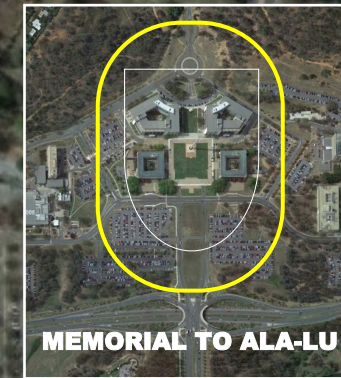

AMERICAN MEMORIAL

MEMORIAL TO ALA-LU
FACE OF ALA-LU