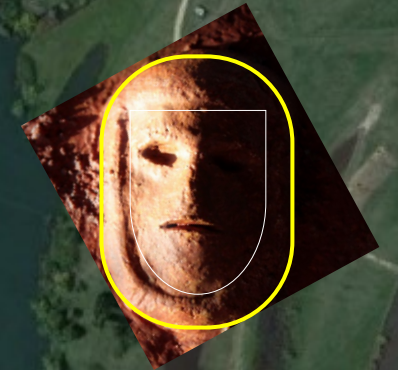

CANBERRA STAR MAP

MARTIAN MOTIF TRIANGULATION PATTERN

The purpose of this illustration is to present the evidence that the geometric ley-lines of the following city layout is set to the *Cydonia, Mars* ley-lines. Pertaining to the *Cydonia, Mars* anomalies, there are 3 main pyramid structures that comprise the *Martian Motif*. There is the famous *Face of Mars*, the giant *Pentagon Fortress* and the *Pleiadian Pyramid City*. These 3 structures triangulate each other and would make up the core of a large metropolitan city on Earth. What is astonishing is that such a *Martian Motif* is seen implemented in the architecture of almost all the ancient civilizations on Earth. This started, at least based on the archeological record after the *Flood of Noah* with Babylon and Sumer. How the *Martian Motif* is tied to the ley-lines of ancient cities, temples and structures is that perhaps the lost knowledge and connection of the Martian civilization was conveyed to the few and selected 'priestly' class on Earth that constitutes the Secret Societies, etc. This special class of humans are perhaps tasked at keeping the legacy, lifeline and bloodline operational. Even now in the modern era, the same *Cydonia, Mars* motif is incorporated into the major capitals of the world. The *Martian Motif* that is basically encrypted and hidden in plain sight speaks to the powers behind the curtain of those that really are the masters of the world.

© Composition & Some Graphics by
LUIS B. VEGA
vegapost@hotmail.com
www.PostScripts.org
FOR ILLUSTRATION PURPOSES ONLY

2004

CANBERRA FACE OF MARS

MARTIAN MOTIF TRIANGULATION PATTERN

MARTIAN MOTIF
CYDONIA, MARS
40°44'33.60N 09°27'40.29W

AMERICAN MEMORIAL

MEMORIAL TO ALA-LU
FACE OF ALA-LU

EAGLE MOTIF

AS SPECIFIED IN THE ANCIENT SUMERIAN CREATION ACCOUNT OF ALA-LU HAVING A HEADRESS OF AN EAGLE.

Google Earth

© Composition & Some Graphics by
LUIS B. VEGA
vegapost@hotmail.com
www.PostScripts.org
FOR ILLUSTRATION PURPOSES ONLY