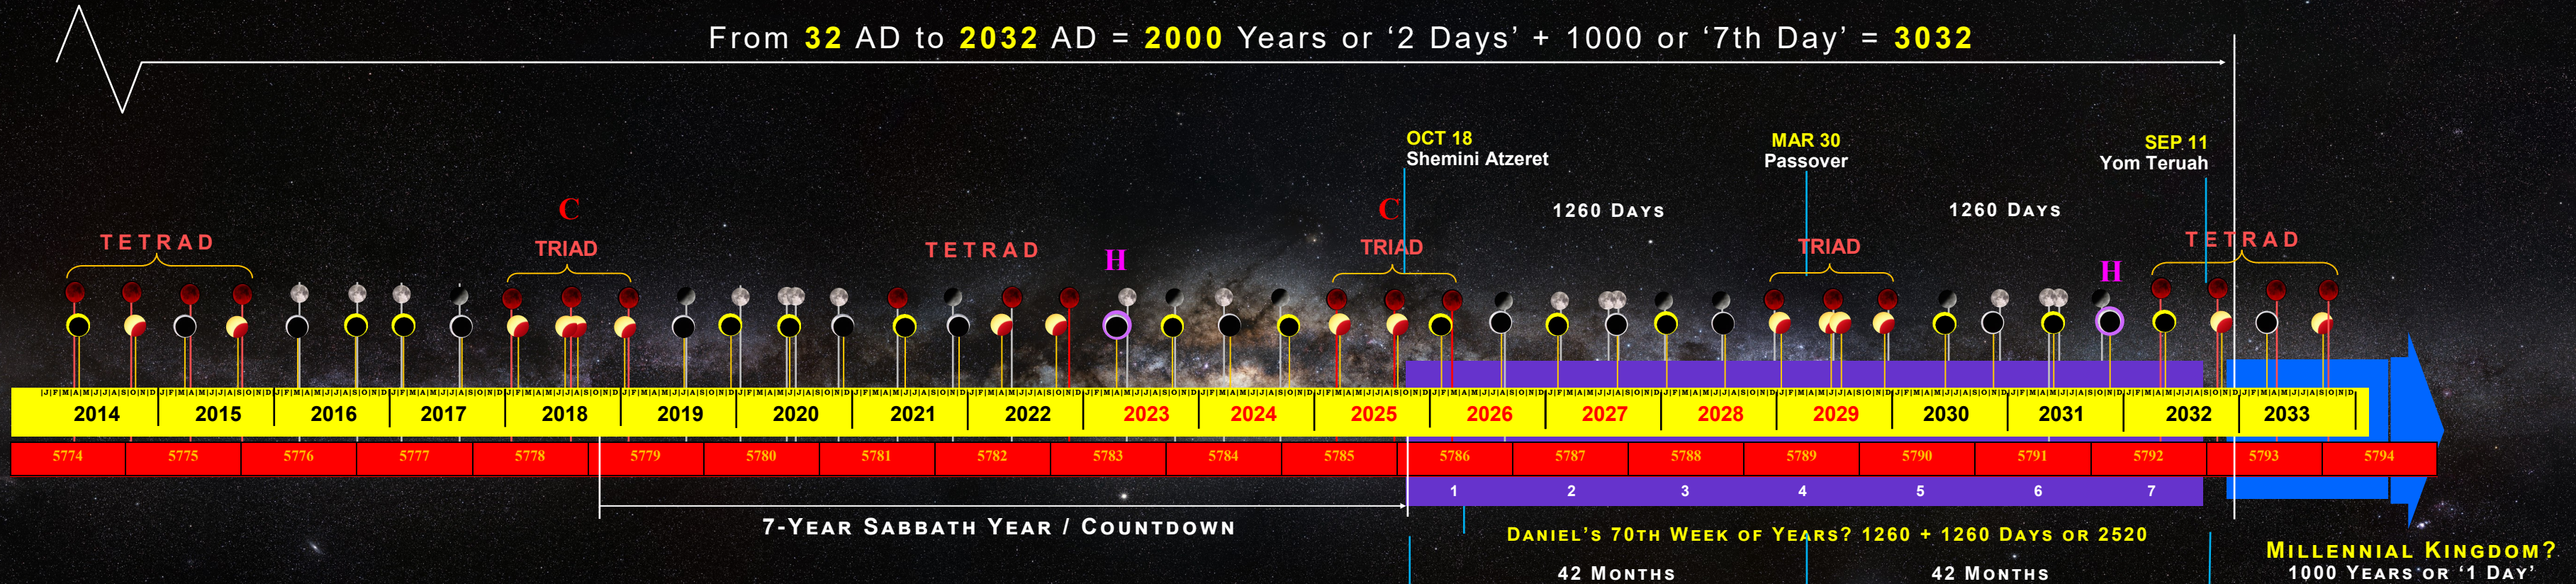

ECLIPSE PATTERNS OF THE END

COMPREHENSIVE TIMELINE OF ECLIPSES FROM 2013-2033

The purpose of this illustration is to highlight the array of both Solar and Lunar Types of Eclipses from 2013 to 2033. The Timeline will appear to demonstrate that there are several Astronomical Patterns that involve such Eclipses. They will be either Total, Annular, Partial, Blood, Hybrid Types. There will also be several Clusters that occur such as Tetrads, that being 4 Consecutive Total Lunar Eclipses or Triads, that being only 3 Consecutive Total Lunar Eclipses. What the chart is suggesting, based on one's best Educated Guess is that the Last Generation or Sabbath Cycle of 7-Years could very well occur from Fall of 2025 to Fall 2032. This could be Daniel's 70th Week of Years. Thereafter the Millennial Kingdom would occur. This model would follow the Creation 7-Day to 7-Year to 7-Millennia Prophetic Template. The Timeline is also predicated on the supposition that Jesus Christ was born in -3 BC, Died and Rose to Life again in 32 AD. This would put the 2000-Year or '2 Days' concluding in 2032. If one then reverses the 7-Year of the Tribulation, the result would be 2025. Thus, there is about a 3.5-Year Discrepancy to consider. Also, of note, the Tetrad of 2032-33, based solely on the Rabbinical Calendar will not be a Biblical Tetrad, in that only the 2nd Year's will fall on Feast Days of YHVH. However, if one adjusts for the Astronomical Calendar in 2032, based on the Spring and Fall Equinoxes.

LUNAR ECLIPSE

SOLAR ECLIPSE
A Solar Eclipse occurs when the Moon passes between the Sun and Earth.

LUNAR ECLIPSE
A Lunar Eclipse occurs when the Moon passes behind the earth so as to block the Sun's rays from striking the moon.

TETRAD
This occurs when there are 4 consecutive Total Lunar Eclipse in sequence or 'Blood Moons' in a row.

TRIAD
This occurs when there are 3 consecutive Total Lunar Eclipse in sequence or 'Blood Moons' in a row.