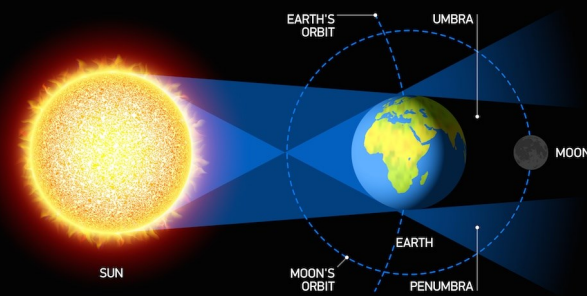

ECLIPSE PATTERNS OF THE END

COMPREHENSIVE TIMELINE OF ECLIPSES FROM 2013-2033

The purpose of this illustration is to highlight the array of both Solar and Lunar Types of Eclipses from 2013 to 2033. The Timeline will appear to demonstrate that there are several Astronomical Patterns that involve such Eclipses. They will be either Total, Annular, Partial, Blood, Hybrid Types. There will also be several Clusters that occur such as Tetrads, that being 4 Consecutive Total Lunar Eclipses or Triads, that being only 3 Consecutive Total Lunar Eclipses. What the chart is suggesting, based on one's best Educated Guess is that the Last Generation or Sabbath Cycle of 7-Years could very well occur from Fall of 2025 to Fall 2032. This could be Daniel's 70th Week of Years. Thereafter the Millennial Kingdom would occur. This model would follow the Creation 7-Day to 7-Year to 7-Millennia Prophetic Template. The Timeline is also predicated on the supposition that Jesus Christ was born in -3 BC, Died and Rose to Life again in 32 AD. This would put the 2000-Year or '2 Days' concluding in 2032. If one then reverses the 7-Year of the Tribulation, the result would be 2025. Thus, there is about a 3.5-Year Discrepancy to consider. Also, of note, the Tetrad of 2032-33, based solely on the Rabbinical Calendar will not be a Biblical Tetrad, in that only the 2nd Year's will fall on Feast Days of YHVH. However, if one adjusts for the Astronomical Calendar in 2032, based on the Spring and Fall Equinoxes.

LUNAR ECLIPSE

SOLAR ECLIPSE
A Solar Eclipse occurs when the Moon passes between the Sun and Earth.

LUNAR ECLIPSE
A Lunar Eclipse occurs when the Moon passes behind the earth so as to block the Sun's rays from striking the moon.

TETRAD
This occurs when there are 4 consecutive Total Lunar Eclipse in sequence or 'Blood Moons' in a row.

TRIAD
This occurs when there are 3 consecutive Total Lunar Eclipse in sequence or 'Blood Moons' in a row.