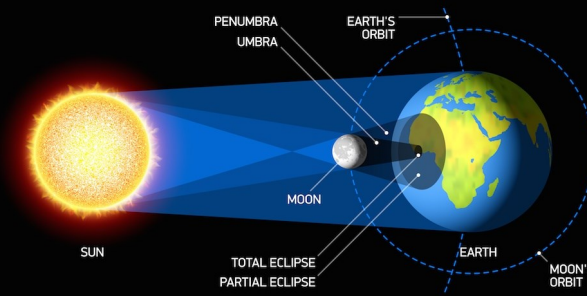

SOLAR ECLIPSE

- = Total
- = Annular Eclipse
- = Partial Eclipse
- = Hybrid Eclipse

- = Blood Moon
- = Partial Moon
- = Penumbral

- C = Central
- H = Hybrid