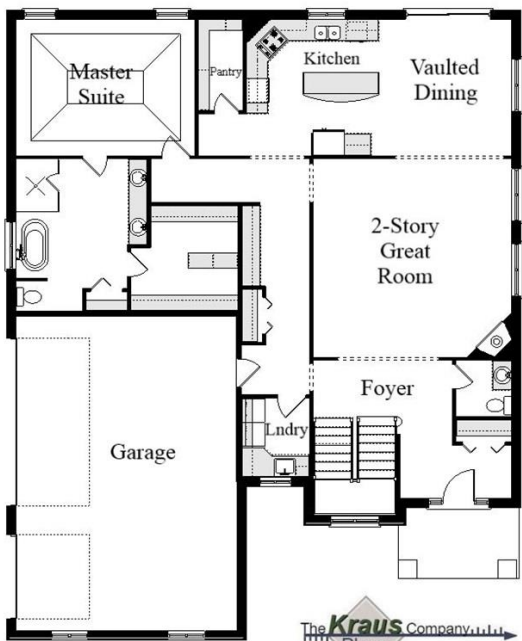

Your Land Your Style Your Home Your Way

Design + Build = Your Best Value

Plan 2405
3225 Sq.Ft.

Copyright © 2018 Kraus Design Build
All Rights Reserved

The **Kraus** Company
DESIGN BUILD

248-972-5549

The **Kraus** Company
Plans