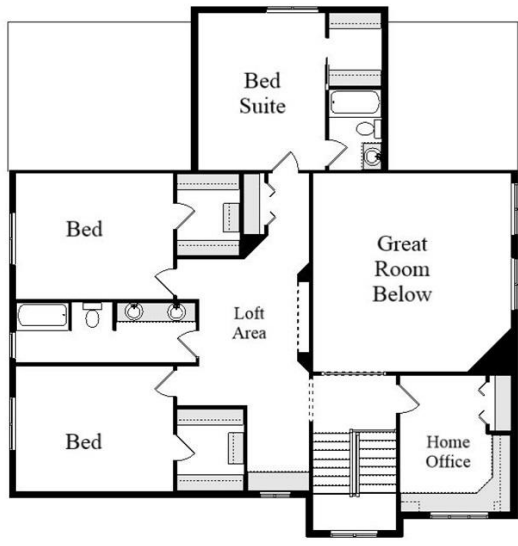

Your Land Your Style Your Home Your Way

Design + Build = Your Best Value

Plan 2405
3225 Sq.Ft.

Copyright © 2018 Kraus Design Build
All Rights Reserved

The **Kraus** Company
DESIGN BUILD

248-972-5549

The **Kraus** Company
Plans