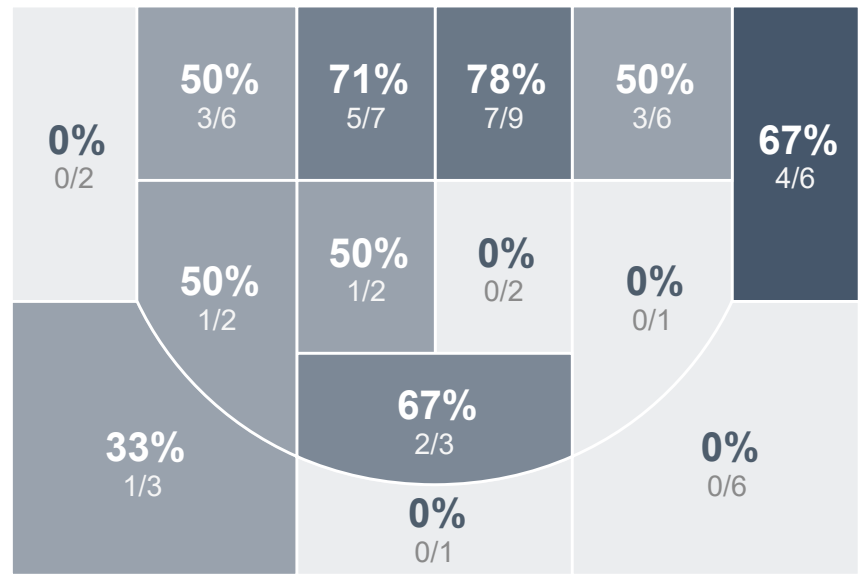

Boys Varsity Basketball