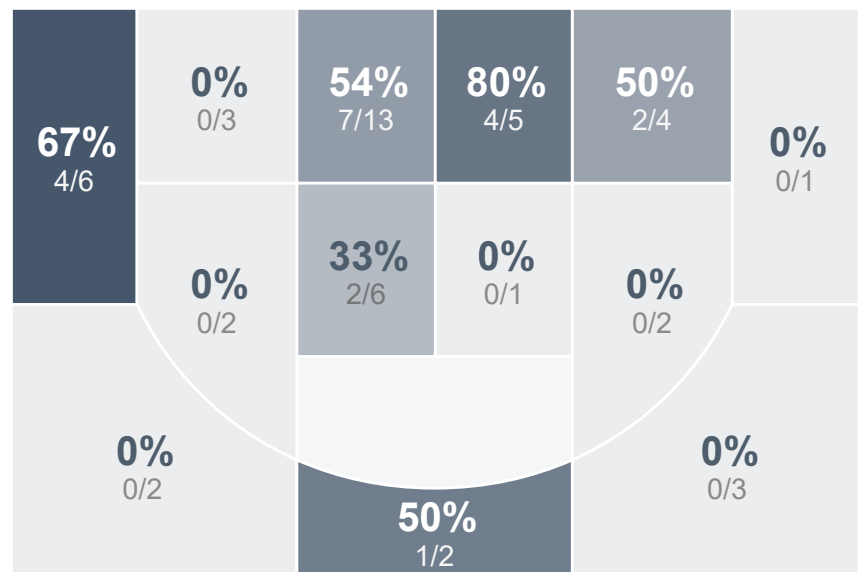

Bismarck St. Mary's Central High School