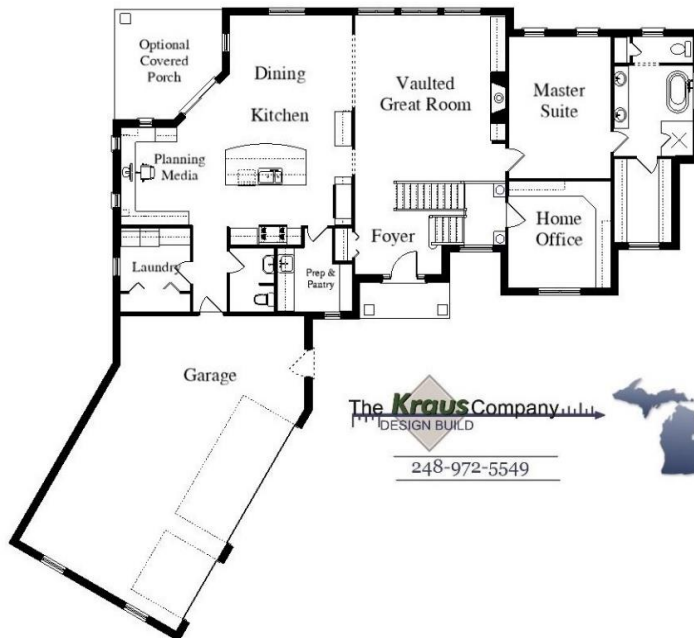

Your Land Your Style Your Home Your Way
Design + Build = Your Best Value

www.krausbuild.com

THE BASIL MANOR AG
2825 SQ.FT.

Copyright © 2022 Kraus Design
All Rights Reserved

The **Kraus** Company
DESIGN BUILD
248-972-5549

Setting the New Standard

Your Land Your Style Your Home Your Way
Design + Build = Your Best Value

THE BASIL MANOR
2825 SQ.FT.

Copyright © 2022 Kraus Design
All Rights Reserved

The **Kraus** Company, LLC
DESIGN BUILD
248-972-5549

Setting the New Standard

Your Land Your Style Your Home Your Way
Design + Build = Your Best Value

THE BASIL MANOR II
2825 SQ.FT.

*Copyright © 2022 Kraus Design
All Rights Reserved*

The **Kraus** Company, LLC
DESIGN BUILD
248-972-5549