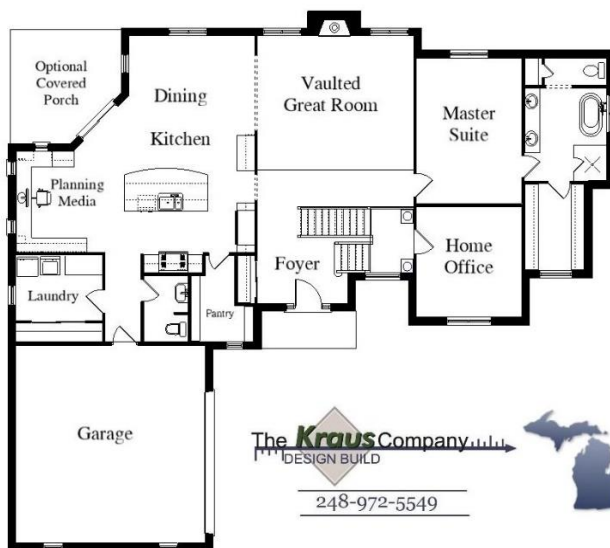

Your Land Your Style Your Home Your Way
Design + Build = Your Best Value

www.krausbuild.com

THE BASIL MANOR AG
2825 SQ.FT.

Copyright © 2022 Kraus Design
All Rights Reserved

The **Kraus** Company
DESIGN BUILD
248-972-5549

Setting the New Standard

Your Land Your Style Your Home Your Way
Design + Build = Your Best Value

THE BASIL MANOR
2825 SQ.FT.

Copyright © 2022 Kraus Design
All Rights Reserved

The **Kraus** Company, LLC
DESIGN BUILD
248-972-5549

Setting the New Standard

Your Land Your Style Your Home Your Way
Design + Build = Your Best Value

THE BASIL MANOR II
2825 SQ.FT.

*Copyright © 2022 Kraus Design
All Rights Reserved*

The **Kraus** Company, LLC
DESIGN BUILD
248-972-5549