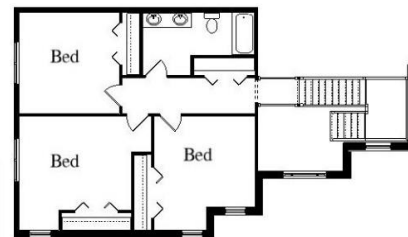

Your Land Your Style Your Home Your Way
Design + Build = Your Best Value

www.krausbuild.com

THE BASIL MANOR AG
2825 SQ.FT.

Copyright © 2022 Kraus Design
All Rights Reserved

The **Kraus** Company
DESIGN BUILD
248-972-5549

Setting the New Standard

Your Land Your Style Your Home Your Way
Design + Build = Your Best Value

THE BASIL MANOR
2825 SQ.FT.

Copyright © 2022 Kraus Design
All Rights Reserved

The **Kraus** Company, LLC
DESIGN BUILD
248-972-5549

Setting the New Standard

Your Land Your Style Your Home Your Way
Design + Build = Your Best Value

THE BASIL MANOR II
2825 SQ.FT.

*Copyright © 2022 Kraus Design
All Rights Reserved*

The **Kraus** Company, LLC
DESIGN BUILD
248-972-5549