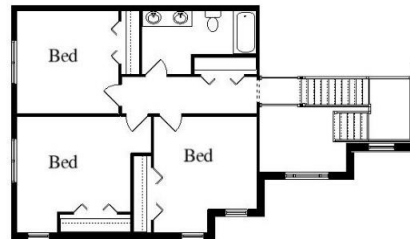

Your Land Your Style Your Home Your Way
Design + Build = Your Best Value

www.krausbuild.com

THE BASIL MANOR AG
2825 SQ.FT.

Copyright © 2022 Kraus Design
All Rights Reserved

The **Kraus** Company
DESIGN BUILD
248-972-5549

Setting the New Standard

Your Land Your Style Your Home Your Way
Design + Build = Your Best Value

THE BASIL MANOR
2825 SQ.FT.

Copyright © 2022 Kraus Design
All Rights Reserved

The **Kraus** Company, LLC
DESIGN BUILD
248-972-5549

Setting the New Standard

Your Land Your Style Your Home Your Way
Design + Build = Your Best Value

THE BASIL MANOR II
2825 SQ.FT.

*Copyright © 2022 Kraus Design
All Rights Reserved*

The **Kraus** Company, LLC
DESIGN BUILD
248-972-5549