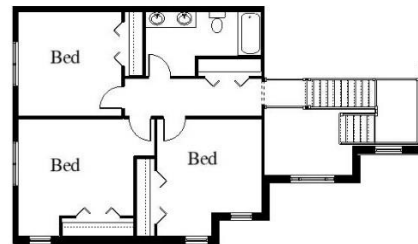

Your Land Your Style Your Home Your Way
Design + Build = Your Best Value

www.krausbuild.com

THE BASIL MANOR AG
2825 SQ.FT.

Copyright © 2022 Kraus Design
All Rights Reserved

The **Kraus** Company
DESIGN BUILD
248-972-5549

Setting the New Standard

Your Land Your Style Your Home Your Way
Design + Build = Your Best Value

THE BASIL MANOR
2825 SQ.FT.

Copyright © 2022 Kraus Design
All Rights Reserved

The **Kraus** Company, LLC
DESIGN BUILD
248-972-5549

Setting the New Standard

Your Land Your Style Your Home Your Way
Design + Build = Your Best Value

THE BASIL MANOR II
2825 SQ.FT.

*Copyright © 2022 Kraus Design
All Rights Reserved*

The **Kraus** Company, LLC
DESIGN BUILD
248-972-5549