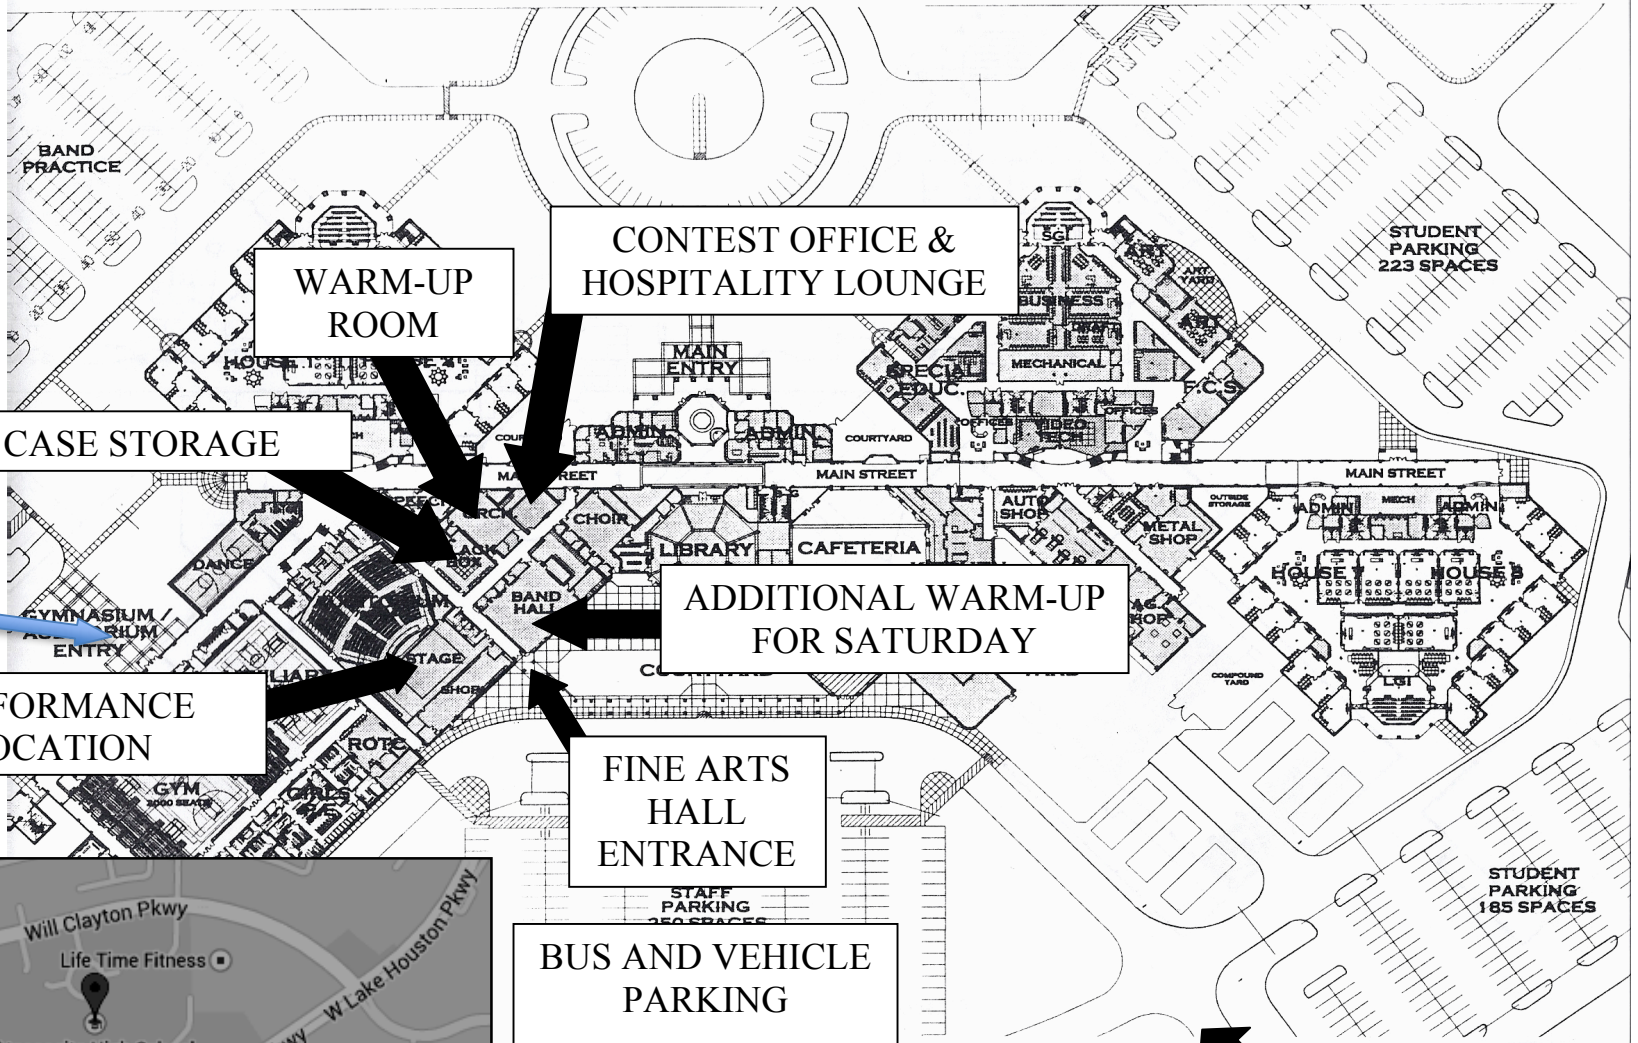

ANN C. ROBERTS ORCHESTRA FESTIVAL
ATASCOCITA HIGH SCHOOL

Do not enter this entrance go around to the back of the school to the entrance to the right of the garage door for the stage.

Please enter via the southeast entrance from West Lake Houston Parkway

WEST LAKE HOUSTON PARKWAY ENTRANCE