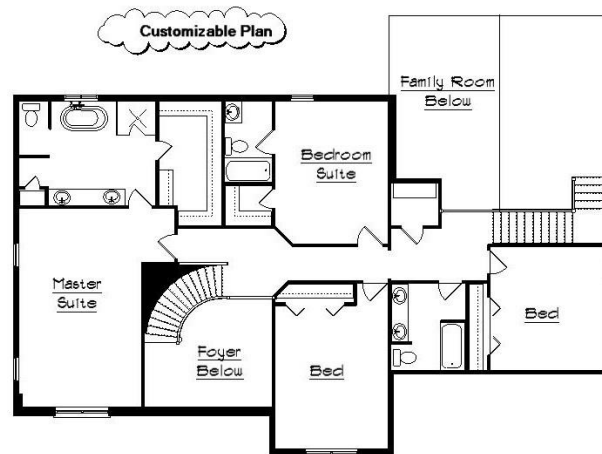

Your Land Your Style Your Home Your Way
Design + Build = Your Best Value

Georgetown 35
3500 Sq.Ft.

Copyright © 2019 Kraus Design Build
All Rights Reserved

The **Kraus** Company
DESIGN BUILD

248-972-5549

Setting the New Standard