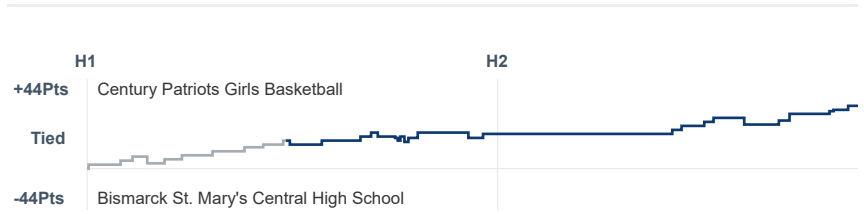

Box Score Report

CHS vs SMCHS - Mar 2, 2021 - W 70-29

Period Stats

Team	1	2	Final
CHS	32	38	70
SMCHS	15	14	29

Run Graph