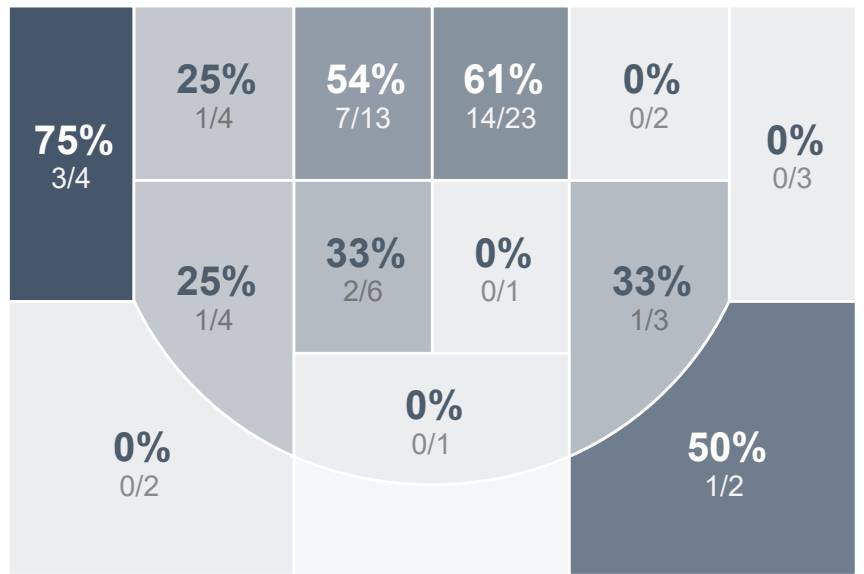

Century Patriots Girls Basketball