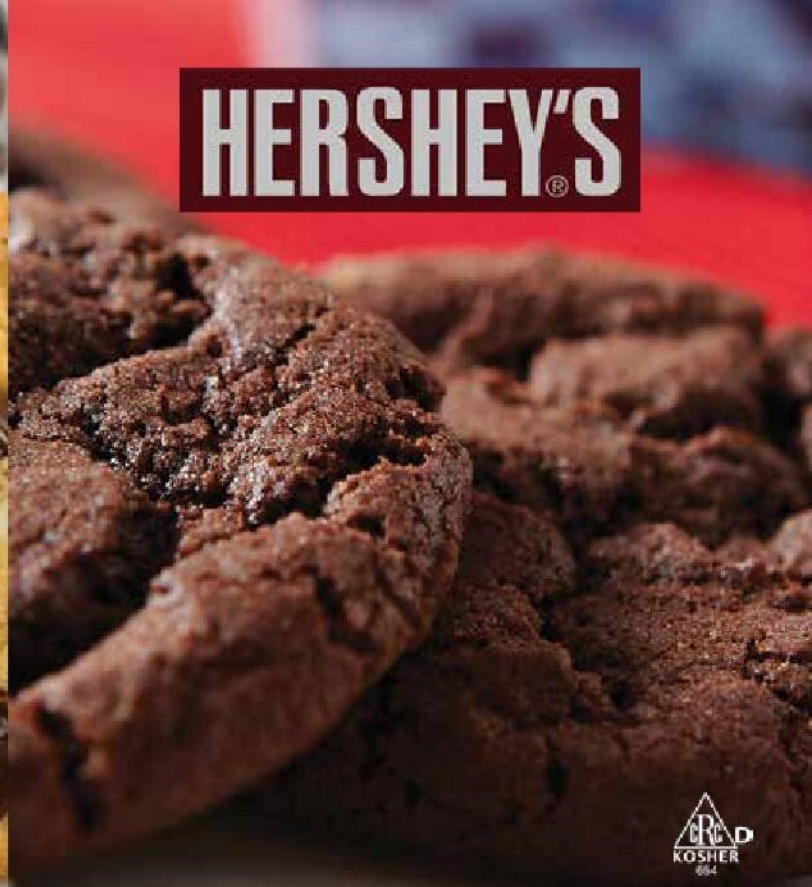

HERSHEY'S

716 - Chocolate Lovers Combo! Triple Chocolate & Double Chocolate Brownie
Why choose? 24 Triple Chocolate with Hershey's Mini Kisses and 24 Double Chocolate Brownie with Hershey's. 48 preportioned cookies total in a 2.25 pound box. **$26**

HERSHEY'S