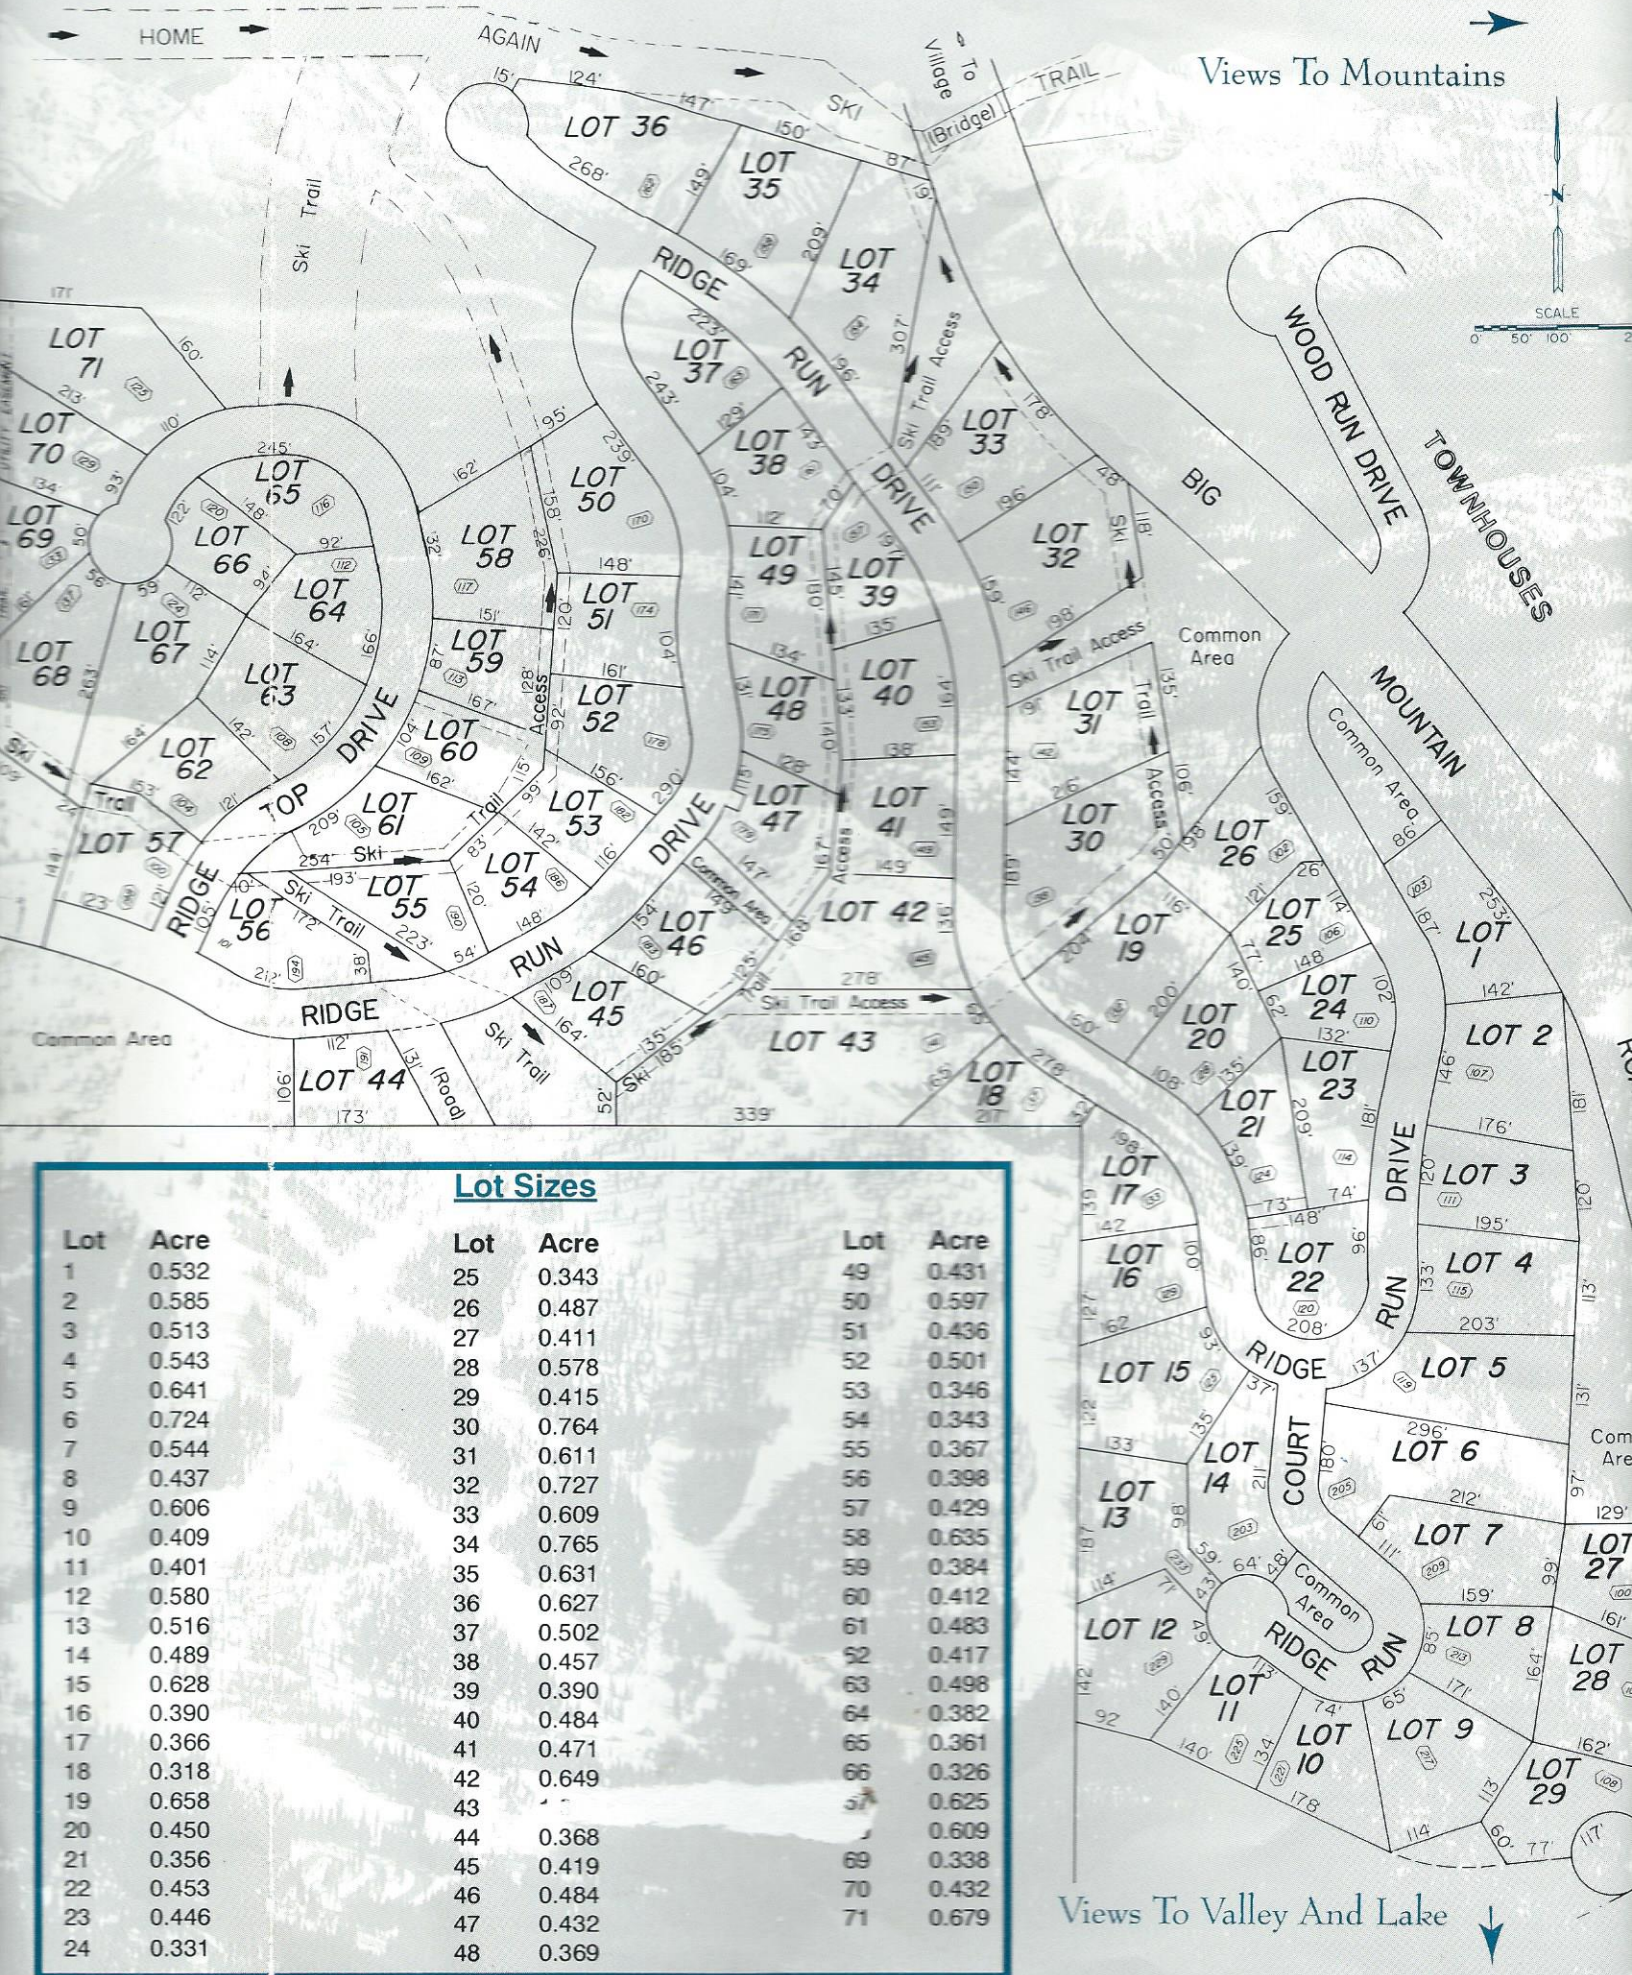

Views To Ski Slopes

Views To Mountains

Lot Sizes

Lot	Acre	Lot	Acre	Lot	Acre
1	0.532	25	0.343	49	0.431
2	0.585	26	0.487	50	0.597
3	0.513	27	0.411	51	0.436
4	0.543	28	0.578	52	0.501
5	0.641	29	0.415	53	0.346
6	0.724	30	0.764	54	0.343
7	0.544	31	0.611	55	0.367
8	0.437	32	0.727	56	0.398
9	0.606	33	0.609	57	0.429
10	0.409	34	0.765	58	0.635
11	0.401	35	0.631	59	0.384
12	0.580	36	0.627	60	0.412
13	0.516	37	0.502	61	0.483
14	0.489	38	0.457	62	0.417
15	0.628	39	0.390	63	0.498
16	0.390	40	0.484	64	0.382
17	0.366	41	0.471	65	0.361
18	0.318	42	0.649	66	0.326
19	0.658	43	-	67	0.625
20	0.450	44	0.368	68	0.609
21	0.356	45	0.419	69	0.338
22	0.453	46	0.484	70	0.432
23	0.446	47	0.432	71	0.679
24	0.331	48	0.369		

Views To Valley And Lake