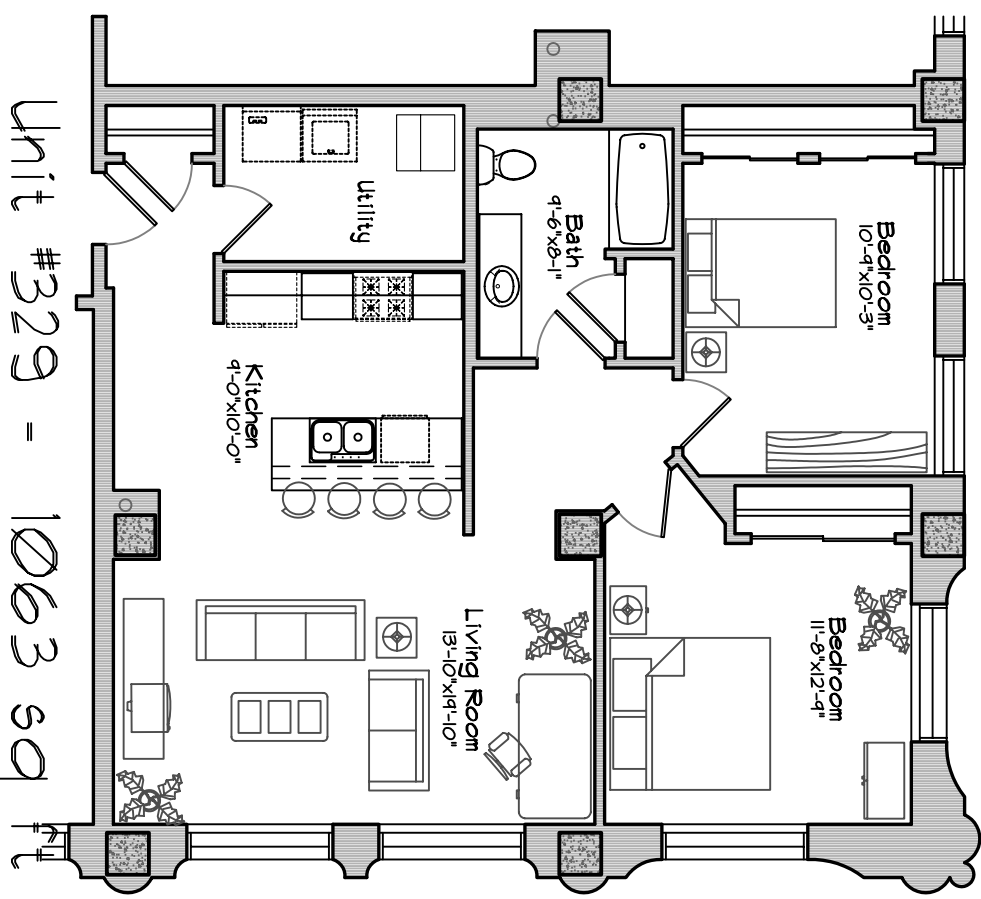

PLANKINTON LOFT APARTMENTS - 3rd FLOOR

Southern View

Western View

Unit #329 = 1063 sq
One Bedroom, 1 Bath

Scale : 1/8" = 1'-0"

Square Footage taken from center of corridor/party walls
to exterior of furred walls.