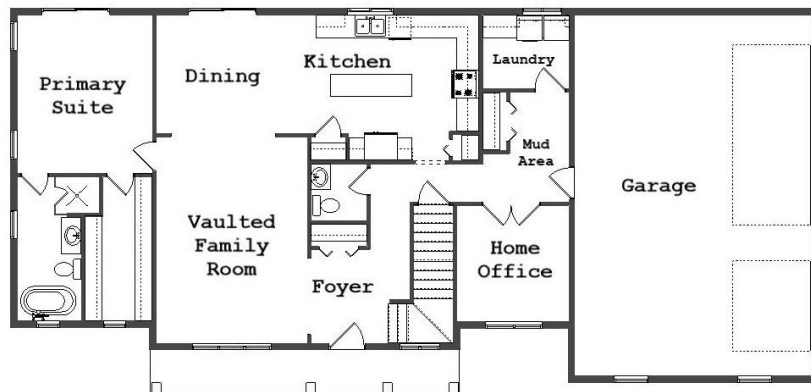

Your Land Your Style Your Home Your Way

Design + Build = Your Best Value

Affordable Value Lifestyle Design Series

www.krausbuild.com

The **Kraus** Company
DESIGN BUILD

Destin Cape II
2200 Sq.Ft.

Copyright © 2023 Kraus Design Build
All Rights Reserved

Setting the New Standard

Your Land Your Style Your Home Your Way

Design + Build = Your Best Value

Affordable Value Lifestyle Design Series

The **Kraus** Company
DESIGN BUILD

Destin Cape I 1925 Sq.Ft.

Copyright © 2017 Kraus Design
All Rights Reserved