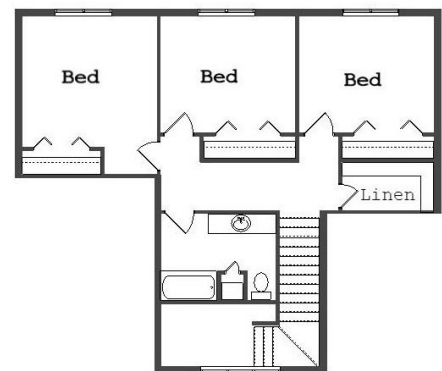

Your Land Your Style Your Home Your Way

Design + Build = Your Best Value

Affordable Value Lifestyle Design Series

www.krausbuild.com

The **Kraus** Company
DESIGN BUILD

Destin Cape II
2200 Sq.Ft.

Copyright © 2023 Kraus Design Build
All Rights Reserved

Setting the New Standard

Your Land Your Style Your Home Your Way

Design + Build = Your Best Value

Affordable Value Lifestyle Design Series

The **Kraus** Company
DESIGN BUILD

Destin Cape I 1925 Sq.Ft.

Copyright © 2017 Kraus Design
All Rights Reserved