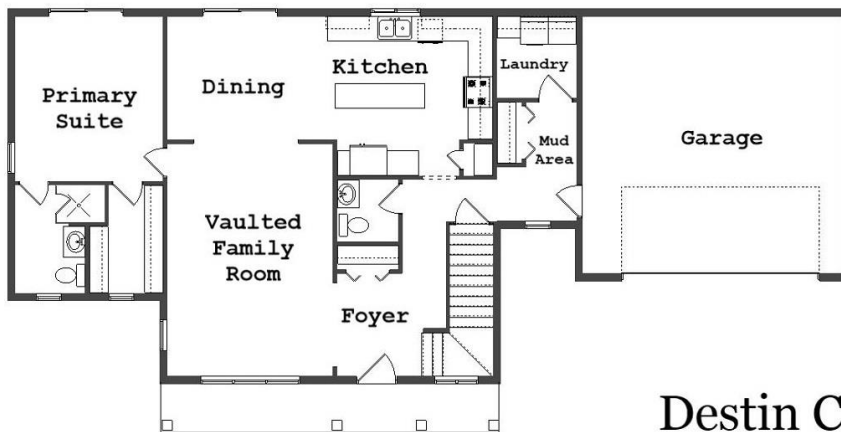

Your Land Your Style Your Home Your Way

Design + Build = Your Best Value

Affordable Value Lifestyle Design Series

www.krausbuild.com

The **Kraus** Company
DESIGN BUILD

Destin Cape II
2200 Sq.Ft.

Copyright © 2023 Kraus Design Build
All Rights Reserved

Setting the New Standard

Your Land Your Style Your Home Your Way

Design + Build = Your Best Value

Affordable Value Lifestyle Design Series

The **Kraus** Company
DESIGN BUILD

Destin Cape I 1925 Sq.Ft.

Copyright © 2017 Kraus Design
All Rights Reserved