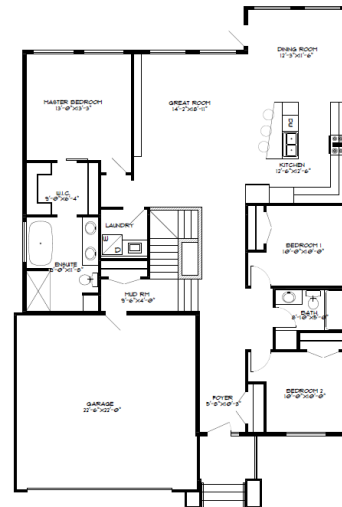

291 Creekside Road Bridgwater Lakes

\$610,828.00 incl. lot and GST

Artistic Rendering – not exactly as shown

- Open concept 1700 sq. ft. bungalow look-out
- 9' ceiling heights on main floor
- 3 bedrooms
- Large great room with big windows
- Functional kitchen island quartz countertops
- 3" baseboards
- Decora switches & counter plugs
- Concrete driveway and walkway
- Large double attached garage
- Concrete piled foundation
- Alarm r/in, central vac r/in
- Air conditioner
- Electric fireplace
- Deluxe ensuite
- Melamine shelves
- Laminate floor in main area
- Tile backsplash in kitchen
- Exterior deck with aluminum rails