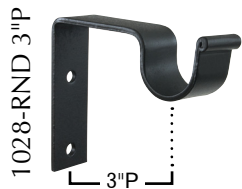

946
(2" x 2")

505
(2¼" x 1½")

947L
(2½" x 2½")

906S
(3¼" x 3")

966
(3½" x 2¼")

950
(5¼" x 2½")

Expandable Post Projection Tiebacks

(3" to 4½" projection)

1059 Rosette
(3" Diameter)

1073
(3½" Diameter)

1078
(3¾" x 3¾")

1" and 1½" rod sizes, eight finials, and eight finishes. Coordinate with accessories, brackets and rings. - **Iron Art Line**

Mounting Brackets

Sockets

1028 Series

1040 Series

1016 Baton
with Clip
Length: 48"
Diameter: 1/2"

Our most popular Iron Art™, Bohemia, and Italian finials with expedited shipping.

Two finish collections determine the shipping speed. Express It! finishes are shipped the next business day while Quicken It! finishes are shipped within 3 business days. Choose from eight finials in our Iron Art line, three finials in our Italian line, or nine Bohemia Crystal finials for either line. Complete your set with mounting hardware, rings and accessories!