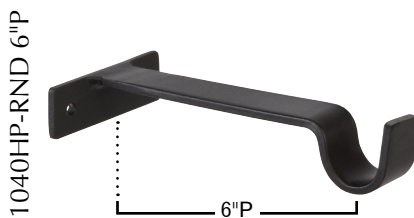

Iron Art Line - 1" and 1½" rod sizes, eight finials, and eight finishes. Coordinate with accessories, brackets and rings.

Express It! Finishes Next Day Shipping

Quicken It! Finishes 3 Day Shipping

Black

Brown

946
(2" x 2")

505
(2¼" x 1½")

947L
(2½" x 2½")

906S
(3¼" x 3")

966
(3½" x 2¼")

950
(5¼" x 2½")

Expandable Post Projection Tiebacks

(3" to 4½" projection)

1059 Rosette
(3" Diameter)

1073
(3½" Diameter)

1078
(3¾" x 3¾")

1" and 1½" rod sizes, eight finials, and eight finishes. Coordinate with accessories, brackets and rings. - **Iron Art Line**

Mounting Brackets

Sockets

1028 Series

1040 Series

1016 Baton
with Clip
Length: 48"
Diameter: 1/2"

Our most popular Iron Art™, Bohemia, and Italian finials with expedited shipping.

Two finish collections determine the shipping speed. Express It! finishes are shipped the next business day while Quicken It! finishes are shipped within 3 business days. Choose from eight finials in our Iron Art line, three finials in our Italian line, or nine Bohemia Crystal finials for either line. Complete your set with mounting hardware, rings and accessories!