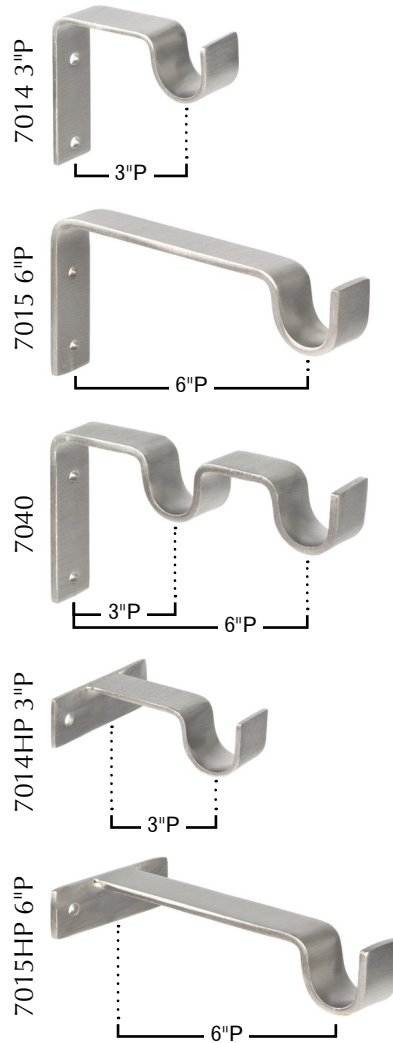

1059 Rosette
(3" Diameter)

1073
(3½" Diameter)

1078
(3¾" x 3¾")

1" and 1½" rod sizes, eight finials, and eight finishes. Coordinate with accessories, brackets and rings. - **Iron Art Line**

Mounting Brackets

782
 (2⅞" x 2¾")
 Shown In Antique Bronze (02)

790
 (¾" x 2")
 Shown in New Nickel (12)

788
 (3½" x 2")
 Shown in Black (14)

778
 (1¼" x 2⅜")
 Shown in Brushed Nickel (IT 201)

781
 (2⅛" x 2⅜")
 Shown In Antique Gold (06)

Italian Line - 1" round rod, three finials, and two finishes. Coordinate with accessories, brackets and rings.

Express It! Finishes
Next Day Shipping

Mounting Brackets

2" (1" Rod)
(1/4" thick)
7013
Ring with Eyelet

7016
Metal End Cap

1014 Baton
with Clip
Length: 48"
Diameter: 1/2"

7003
(2" x 2")

7005
(2" x 1 1/8")

7006
(2" x 1")