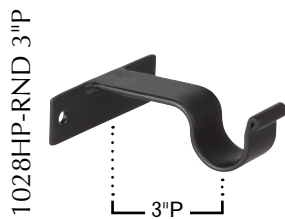

Iron Art Line - 1" and 1½" rod sizes, eight finials, and eight finishes. Coordinate with accessories, brackets and rings.

Express It! Finishes Next Day Shipping

Quicken It! Finishes 3 Day Shipping

Black

Brown

946
(2" x 2")

505
(2¼" x 1½")

947L
(2½" x 2½")

906S
(3¼" x 3")

966
(3½" x 2¼")

950
(5¼" x 2½")

Expandable Post Projection Tiebacks

(3" to 4½" projection)

1059 Rosette
(3" Diameter)

1073
(3½" Diameter)

1078
(3¾" x 3¾")

1" and 1½" rod sizes, eight finials, and eight finishes. Coordinate with accessories, brackets and rings. - **Iron Art Line**

Mounting Brackets

Sockets

1028 Series

1040 Series

1016 Baton
with Clip
Length: 48"
Diameter: 1/2"

Our most popular Iron Art™, Bohemia, and Italian finials with expedited shipping.

Two finish collections determine the shipping speed. Express It! finishes are shipped the next business day while Quicken It! finishes are shipped within 3 business days. Choose from eight finials in our Iron Art line, three finials in our Italian line, or nine Bohemia Crystal finials for either line. Complete your set with mounting hardware, rings and accessories!