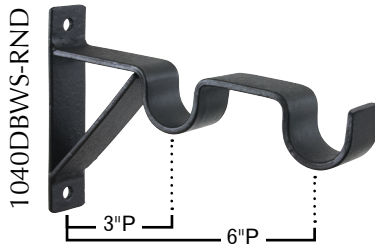

Iron Art Line - 1" and 1½" rod sizes, eight finials, and eight finishes. Coordinate with accessories, brackets and rings.

Express It! Finishes Next Day Shipping

Quicken It! Finishes 3 Day Shipping

Black

Brown

946
(2" x 2")

505
(2¼" x 1½")

947L
(2½" x 2½")

906S
(3¼" x 3")

966
(3½" x 2¼")

950
(5¼" x 2½")

Expandable Post Projection Tiebacks

(3" to 4½" projection)

1059 Rosette
(3" Diameter)

1073
(3½" Diameter)

1078
(3¾" x 3¾")

1" and 1½" rod sizes, eight finials, and eight finishes. Coordinate with accessories, brackets and rings. - **Iron Art Line**

Mounting Brackets

Sockets

1028 Series

1040 Series

1016 Baton
with Clip
Length: 48"
Diameter: 1/2"

Our most popular Iron Art™, Bohemia, and Italian finials with expedited shipping.

Two finish collections determine the shipping speed. Express It! finishes are shipped the next business day while Quicken It! finishes are shipped within 3 business days. Choose from eight finials in our Iron Art line, three finials in our Italian line, or nine Bohemia Crystal finials for either line. Complete your set with mounting hardware, rings and accessories!