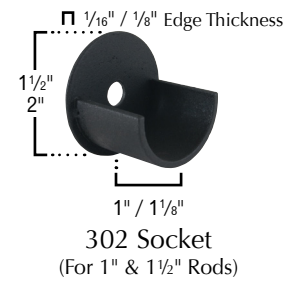

1059 Rosette
(3" Diameter)

1073
(3½" Diameter)

1078
(3¾" x 3¾")

1" and 1½" rod sizes, eight finials, and eight finishes. Coordinate with accessories, brackets and rings. - **Iron Art Line**

Mounting Brackets

Sockets

1028 Series

1040 Series

1016 Baton
with Clip
Length: 48"
Diameter: 1/2"

Our most popular Iron Art™, Bohemia, and Italian finials with expedited shipping.

Two finish collections determine the shipping speed. Express It! finishes are shipped the next business day while Quicken It! finishes are shipped within 3 business days. Choose from eight finials in our Iron Art line, three finials in our Italian line, or nine Bohemia Crystal finials for either line. Complete your set with mounting hardware, rings and accessories!