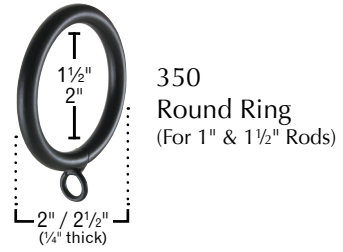

Iron Art Line - 1" and 1½" rod sizes, eight finials, and eight finishes. Coordinate with accessories, brackets and rings.

Express It! Finishes Next Day Shipping

Quicken It! Finishes 3 Day Shipping

Black

Brown

1059 Rosette
(3" Diameter)

1073
(3½" Diameter)

1078
(3¾" x 3¾")

1" and 1½" rod sizes, eight finials, and eight finishes. Coordinate with accessories, brackets and rings. - **Iron Art Line**

Mounting Brackets

Sockets

1028 Series

1040 Series

1016 Baton
with Clip
Length: 48"
Diameter: 1/2"

Our most popular Iron Art™, Bohemia, and Italian finials with expedited shipping.

Two finish collections determine the shipping speed. Express It! finishes are shipped the next business day while Quicken It! finishes are shipped within 3 business days. Choose from eight finials in our Iron Art line, three finials in our Italian line, or nine Bohemia Crystal finials for either line. Complete your set with mounting hardware, rings and accessories!

782
 (2⅞" x 2¾")
 Shown In Antique Bronze (02)

790
 (¾" x 2")
 Shown in New Nickel (12)

788
 (3½" x 2")
 Shown in Black (14)

778
 (1¼" x 2⅜")
 Shown in Brushed Nickel (IT 201)

781
 (2⅛" x 2⅜")
 Shown In Antique Gold (06)