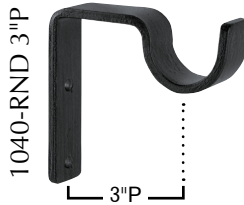

946
(2" x 2")

505
(2¼" x 1½")

947L
(2½" x 2½")

906S
(3¼" x 3")

966
(3½" x 2¼")

950
(5¼" x 2½")

Expandable Post Projection Tiebacks

(3" to 4½" projection)

1059 Rosette
(3" Diameter)

1073
(3½" Diameter)

1078
(3¾" x 3¾")

1" and 1½" rod sizes, eight finials, and eight finishes. Coordinate with accessories, brackets and rings. - **Iron Art Line**

Mounting Brackets

Sockets

1028 Series

1040 Series

1016 Baton
with Clip
Length: 48"
Diameter: 1/2"

Our most popular Iron Art™, Bohemia, and Italian finials with expedited shipping.

Two finish collections determine the shipping speed. Express It! finishes are shipped the next business day while Quicken It! finishes are shipped within 3 business days. Choose from eight finials in our Iron Art line, three finials in our Italian line, or nine Bohemia Crystal finials for either line. Complete your set with mounting hardware, rings and accessories!