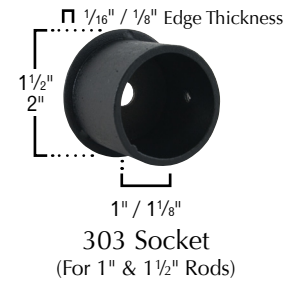

1059 Rosette
(3" Diameter)

1073
(3½" Diameter)

1078
(3¾" x 3¾")

1" and 1½" rod sizes, eight finials, and eight finishes. Coordinate with accessories, brackets and rings. - **Iron Art Line**

Mounting Brackets

Sockets

1028 Series

1040 Series

1016 Baton
with Clip
Length: 48"
Diameter: 1/2"

Our most popular Iron Art™, Bohemia, and Italian finials with expedited shipping.

Two finish collections determine the shipping speed. Express It! finishes are shipped the next business day while Quicken It! finishes are shipped within 3 business days. Choose from eight finials in our Iron Art line, three finials in our Italian line, or nine Bohemia Crystal finials for either line. Complete your set with mounting hardware, rings and accessories!