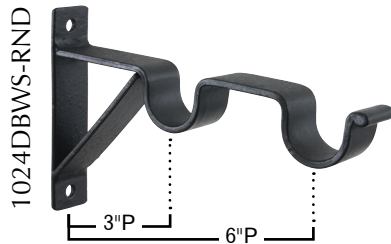

Iron Art Line - 1" and 1½" rod sizes, eight finials, and eight finishes. Coordinate with accessories, brackets and rings.

Express It! Finishes Next Day Shipping

Quicken It! Finishes 3 Day Shipping

Black

Brown

946
(2" x 2")

505
(2¼" x 1½")

947L
(2½" x 2½")

906S
(3¼" x 3")

966
(3½" x 2¼")

950
(5¼" x 2½")

Expandable Post Projection Tiebacks

(3" to 4½" projection)

1059 Rosette
(3" Diameter)

1073
(3½" Diameter)

1078
(3¾" x 3¾")

1" and 1½" rod sizes, eight finials, and eight finishes. Coordinate with accessories, brackets and rings. - **Iron Art Line**

Mounting Brackets

Sockets

1028 Series

1040 Series

1016 Baton
with Clip
Length: 48"
Diameter: 1/2"

Our most popular Iron Art™, Bohemia, and Italian finials with expedited shipping.

Two finish collections determine the shipping speed. Express It! finishes are shipped the next business day while Quicken It! finishes are shipped within 3 business days. Choose from eight finials in our Iron Art line, three finials in our Italian line, or nine Bohemia Crystal finials for either line. Complete your set with mounting hardware, rings and accessories!