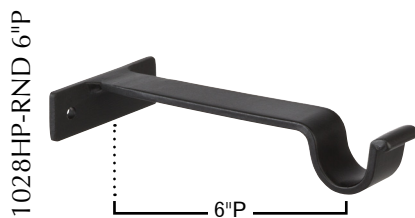

Iron Art Line - 1" and 1½" rod sizes, eight finials, and eight finishes. Coordinate with accessories, brackets and rings.

Express It! Finishes Next Day Shipping

Quicken It! Finishes 3 Day Shipping

Black

Brown

946
(2" x 2")

505
(2¼" x 1½")

947L
(2½" x 2½")

906S
(3¼" x 3")

966
(3½" x 2¼")

950
(5¼" x 2½")

Expandable Post Projection Tiebacks

(3" to 4½" projection)

1059 Rosette
(3" Diameter)

1073
(3½" Diameter)

1078
(3¾" x 3¾")

1" and 1½" rod sizes, eight finials, and eight finishes. Coordinate with accessories, brackets and rings. - **Iron Art Line**

Mounting Brackets

Sockets

1028 Series

1040 Series

1016 Baton
with Clip
Length: 48"
Diameter: 1/2"

Our most popular Iron Art™, Bohemia, and Italian finials with expedited shipping.

Two finish collections determine the shipping speed. Express It! finishes are shipped the next business day while Quicken It! finishes are shipped within 3 business days. Choose from eight finials in our Iron Art line, three finials in our Italian line, or nine Bohemia Crystal finials for either line. Complete your set with mounting hardware, rings and accessories!