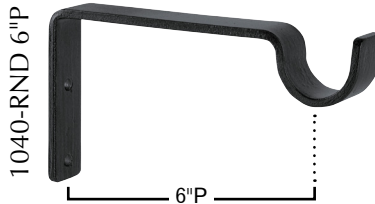

946
(2" x 2")

505
(2¼" x 1½")

947L
(2½" x 2½")

906S
(3¼" x 3")

966
(3½" x 2¼")

950
(5¼" x 2½")

Expandable Post Projection Tiebacks

(3" to 4½" projection)

1059 Rosette
(3" Diameter)

1073
(3½" Diameter)

1078
(3¾" x 3¾")

1" and 1½" rod sizes, eight finials, and eight finishes. Coordinate with accessories, brackets and rings. - **Iron Art Line**

Mounting Brackets

Sockets

1028 Series

1040 Series

1016 Baton
with Clip
Length: 48"
Diameter: 1/2"

Our most popular Iron Art™, Bohemia, and Italian finials with expedited shipping.

Two finish collections determine the shipping speed. Express It! finishes are shipped the next business day while Quicken It! finishes are shipped within 3 business days. Choose from eight finials in our Iron Art line, three finials in our Italian line, or nine Bohemia Crystal finials for either line. Complete your set with mounting hardware, rings and accessories!