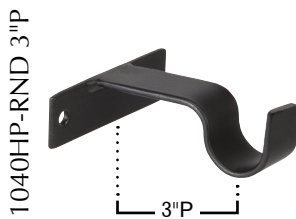

Iron Art Line - 1" and 1½" rod sizes, eight finials, and eight finishes. Coordinate with accessories, brackets and rings.

Express It! Finishes Next Day Shipping

Quicken It! Finishes 3 Day Shipping

Black

Brown

946
(2" x 2")

505
(2¼" x 1½")

947L
(2½" x 2½")

906S
(3¼" x 3")

966
(3½" x 2¼")

950
(5¼" x 2½")

Expandable Post Projection Tiebacks

(3" to 4½" projection)

1059 Rosette
(3" Diameter)

1073
(3½" Diameter)

1078
(3¾" x 3¾")

1" and 1½" rod sizes, eight finials, and eight finishes. Coordinate with accessories, brackets and rings. - **Iron Art Line**

Mounting Brackets

Sockets

1028 Series

1040 Series

1016 Baton
with Clip
Length: 48"
Diameter: 1/2"

Our most popular Iron Art™, Bohemia, and Italian finials with expedited shipping.

Two finish collections determine the shipping speed. Express It! finishes are shipped the next business day while Quicken It! finishes are shipped within 3 business days. Choose from eight finials in our Iron Art line, three finials in our Italian line, or nine Bohemia Crystal finials for either line. Complete your set with mounting hardware, rings and accessories!