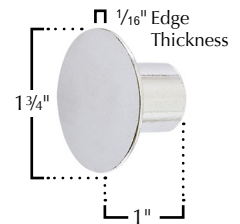

Sockets

1028 Series

1040 Series

1016 Baton
with Clip
Length: 48"
Diameter: 1/2"

Our most popular Iron Art™, Bohemia, and Italian finials with expedited shipping.

Two finish collections determine the shipping speed. Express It! finishes are shipped the next business day while Quicken It! finishes are shipped within 3 business days. Choose from eight finials in our Iron Art line, three finials in our Italian line, or nine Bohemia Crystal finials for either line. Complete your set with mounting hardware, rings and accessories!

782
 (2⅞" x 2¾")
 Shown In Antique Bronze (02)

790
 (¾" x 2")
 Shown in New Nickel (12)

788
 (3½" x 2")
 Shown in Black (14)

778
 (1¼" x 2⅜")
 Shown in Brushed Nickel (IT 201)

781
 (2⅛" x 2⅜")
 Shown In Antique Gold (06)

Italian Line - 1" round rod, three finials, and two finishes. Coordinate with accessories, brackets and rings.

Express It! Finishes
Next Day Shipping

Mounting Brackets

2" (1" Rod)
(1/4" thick)
7013
Ring with Eyelet

7016
Metal End Cap

1014 Baton
with Clip
Length: 48"
Diameter: 1/2"

7003
(2" x 2")

7005
(2" x 1 1/8")

7006
(2" x 1")