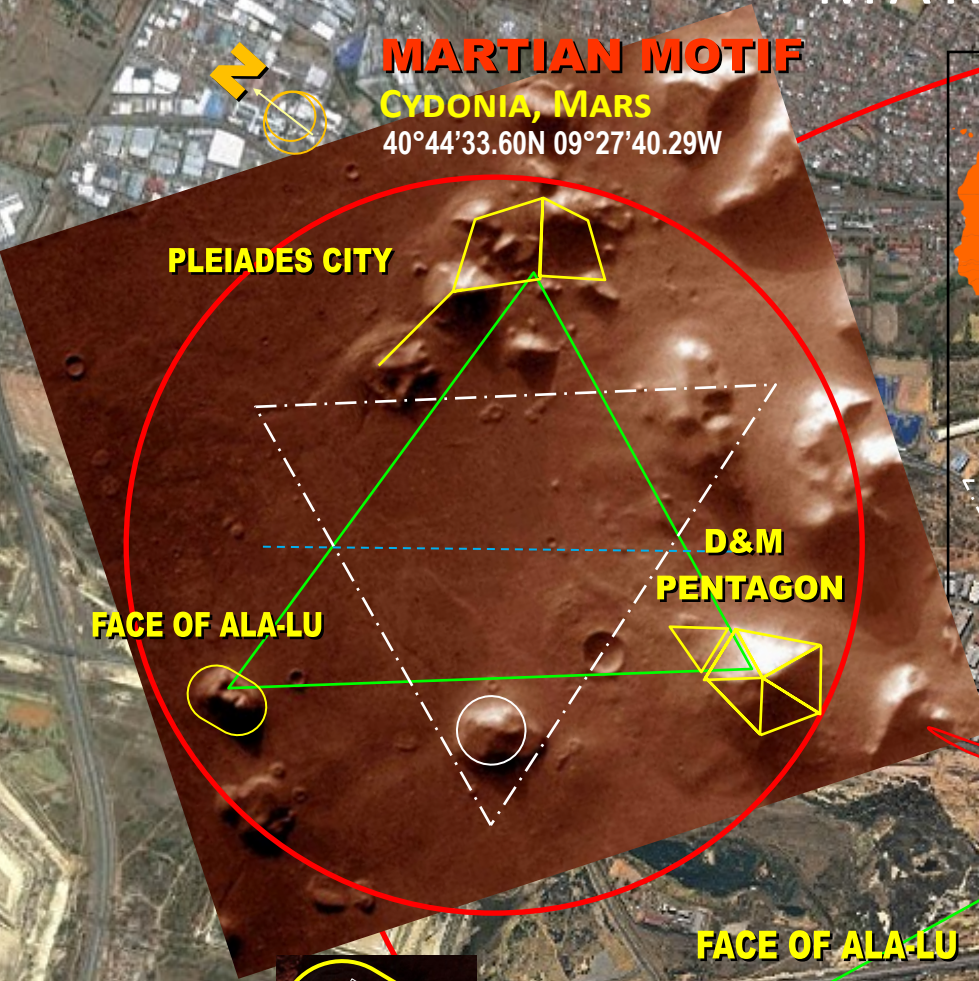

JOHANNESBURG CYDONIA STAR MAP

MARTIAN MOTIF TRIANGULATION PATTERN

MARTIAN MOTIF
CYDONIA, MARS
 40°44'33.60N 09°27'40.29W

FINANCIAL CENTER
PLEIADES CITY

THE PLEIADES
 7 Daughters of Atlas

Serpent Motif

FACE OF ALA-LU
FNB STADIUM
 Soccer City

D&M PENTAGON
TURFFONTEIN RACECOURSE

3.22 nautical miles

2.33 miles
 reverse order of the 8.22 n. miles

Google earth

© Composition and Some Graphics by
LUIS B. VEGA
 vegapost@hotmail.com
 www.PostScripts.org
 FOR ILLUSTRATION PURPOSES ONLY