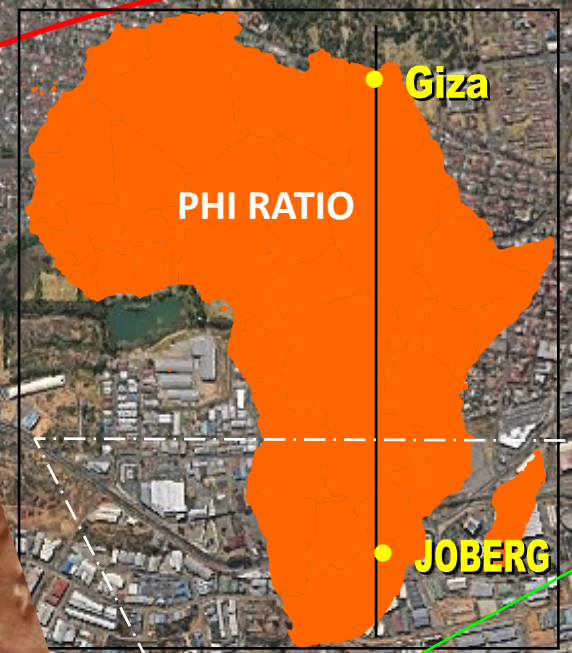

JOHANNESBURG CYDONIA STAR MAP

MARTIAN MOTIF TRIANGULATION PATTERN

MARTIAN MOTIF
CYDONIA, MARS
 40°44'33.60N 09°27'40.29W

FINANCIAL CENTER
PLEIADES CITY

THE PLEIADES
 7 Daughters of Atlas

Serpent Motif

FACE OF ALA-LU
FNB STADIUM
 Soccer City

D&M PENTAGON
TURFFONTEIN RACECOURSE

3.22 nautical miles

2.33 miles
 reverse order of the 8.22 n. miles

Google earth

© Composition and Some Graphics by
LUIS B. VEGA
 vegapost@hotmail.com
 www.PostScripts.org
 FOR ILLUSTRATION PURPOSES ONLY