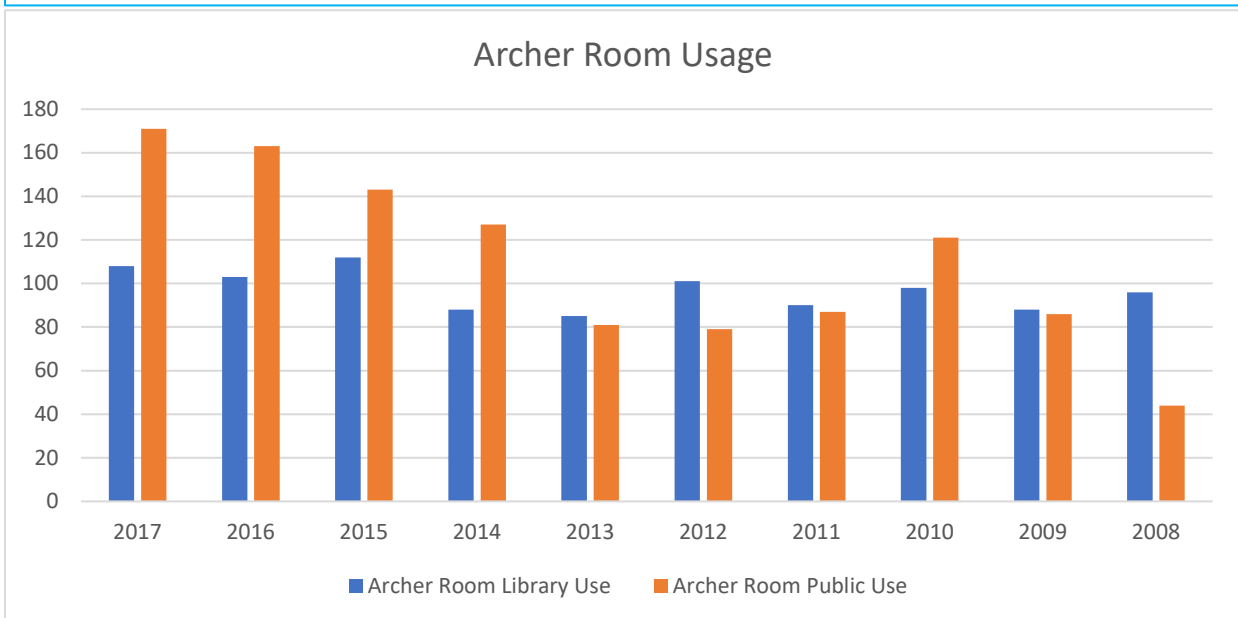

Garnett Public Library 2017 Statistics

Book transfers to and from other libraries in SEKnFind

Internet Usage

Average Patron Usage

- Already accomplished
- In Process
- Continuous