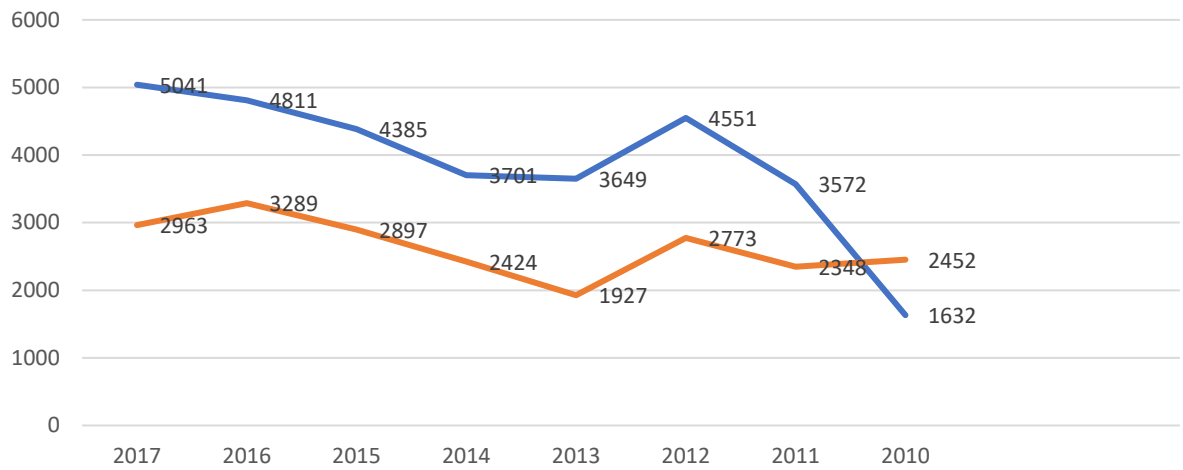

Garnett Public Library 2017 Statistics

Book transfers to and from other libraries in SEKnFind

Internet Usage

Average Patron Usage

- Already accomplished
- In Process
- Continuous