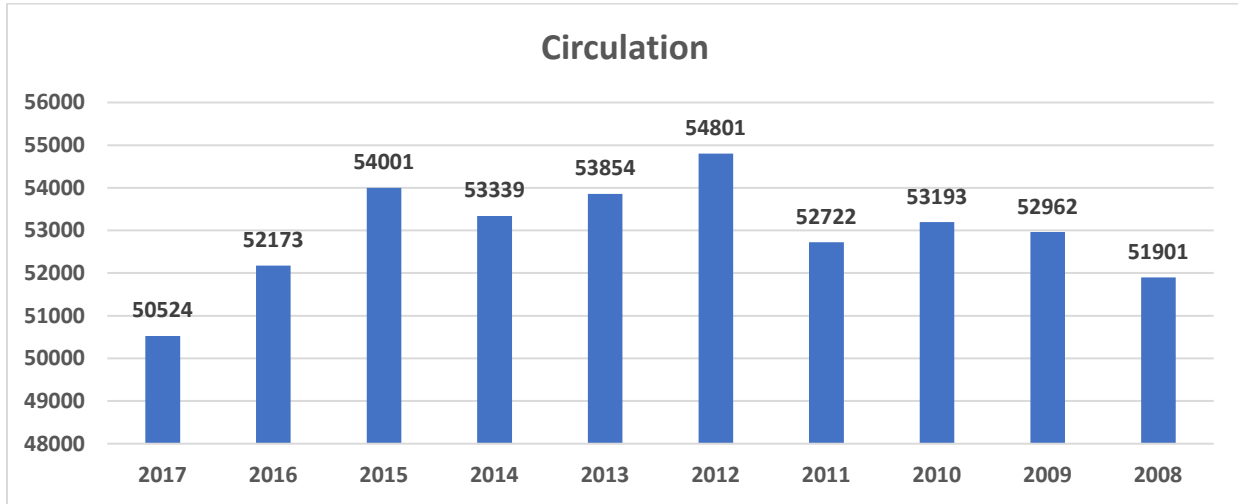

Garnett Public Library 2017 Statistics

Book transfers to and from other libraries in SEKnFind

Internet Usage

Average Patron Usage

- Already accomplished
- In Process
- Continuous