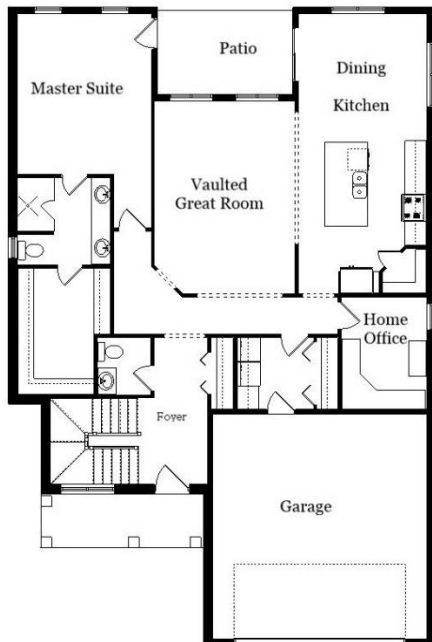

Your Land Your Style Your Home Your Way

Design + Build = Your Best Value

Milltimber West  
2360 Sq. Ft.

Copyright © 2021 Kraus Design Build  
All Rights Reserved

The **Kraus** Company  
DESIGN BUILD

248-972-5549