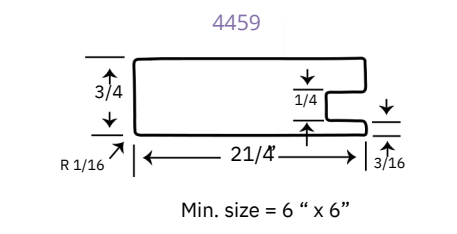

Doors are constructed from exact match polyester wrapped MDF moldings. Our center panels are MDF and sometimes melamine, depending on the color. In stock are six profiles and up to 150 colors with matching accessory moldings for most colors. All corner joints are mortise and tenon joinery.

Hinging

Hinge drilling is available in the Blum / Salice pattern. The hinge cup diameter is 35mm with a tab distance of 5mm. (note: If you are using face frame hinges, please let us know as the tab distance is 3mm).

Standard drilling is as follows:

Door height

2 holes: 0" to 35.7"
3 holes: 35.75" to 50.15"
4 holes: 50.19" to 70.75"
5 holes: over 70.86"

Hole Locations

79mm from top & bottom
79mm / center / 79mm
79mm / 463mm
79mm / 463mm / cent

Glass Inserts

Factory installed glass inserts are available in two options:
• Clear tempered • Frosted
All inserts are 1/4" and are adhered in the frames in place of the 1/4" panel, fully captive in the frame.

DOOR & DRAWER FACE STYLES