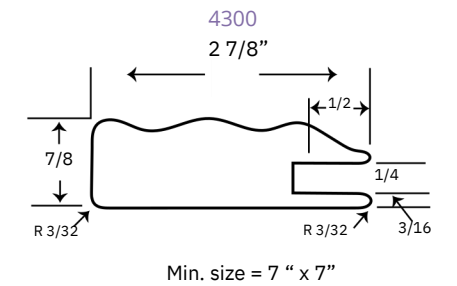

4546 Large Shaker