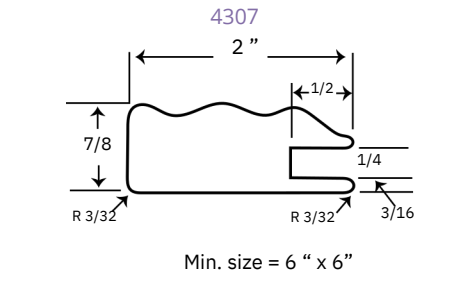

4546 Large Shaker