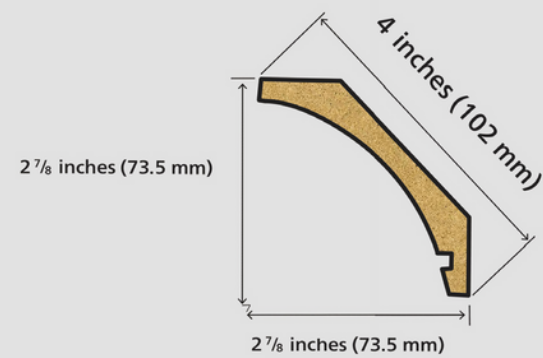

All 8' lengths. See availability chart as all profiles are not stocked in all colors.

Contemporary Cornice 4766

Baseboard 4794

Batten

Medium Cornice 5027

COLOR TIERS

ALTO COLLECTION - TIER 2

VIVA COLLECTION - TIER 3