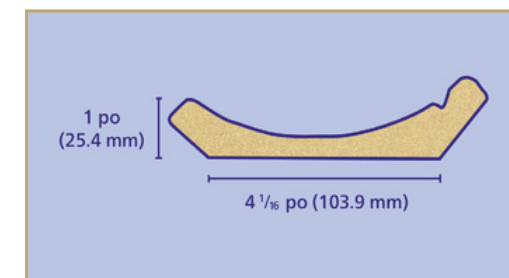

Contemporary Ogee