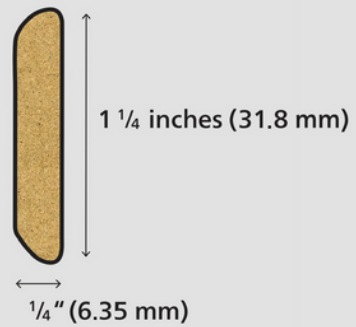

All 8' lengths. See availability chart as all profiles are not stocked in all colors.

Contemporary Cornice 4766

Baseboard 4794

Batten

Medium Cornice 5027

COLOR TIERS

ALTO COLLECTION - TIER 2

VIVA COLLECTION - TIER 3