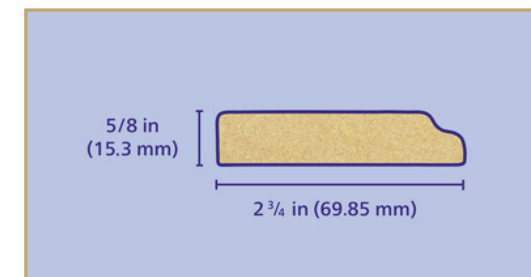

Light Valance