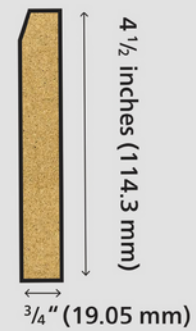

Baseboard 4794