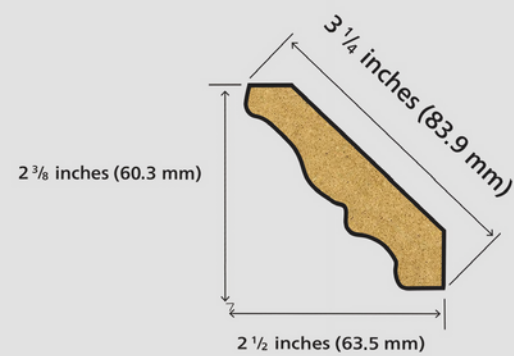

All 8' lengths. See availability chart as all profiles are not stocked in all colors.

Contemporary Cornice 4766

Baseboard 4794

Batten

Medium Cornice 5027

COLOR TIERS

ALTO COLLECTION - TIER 2

VIVA COLLECTION - TIER 3