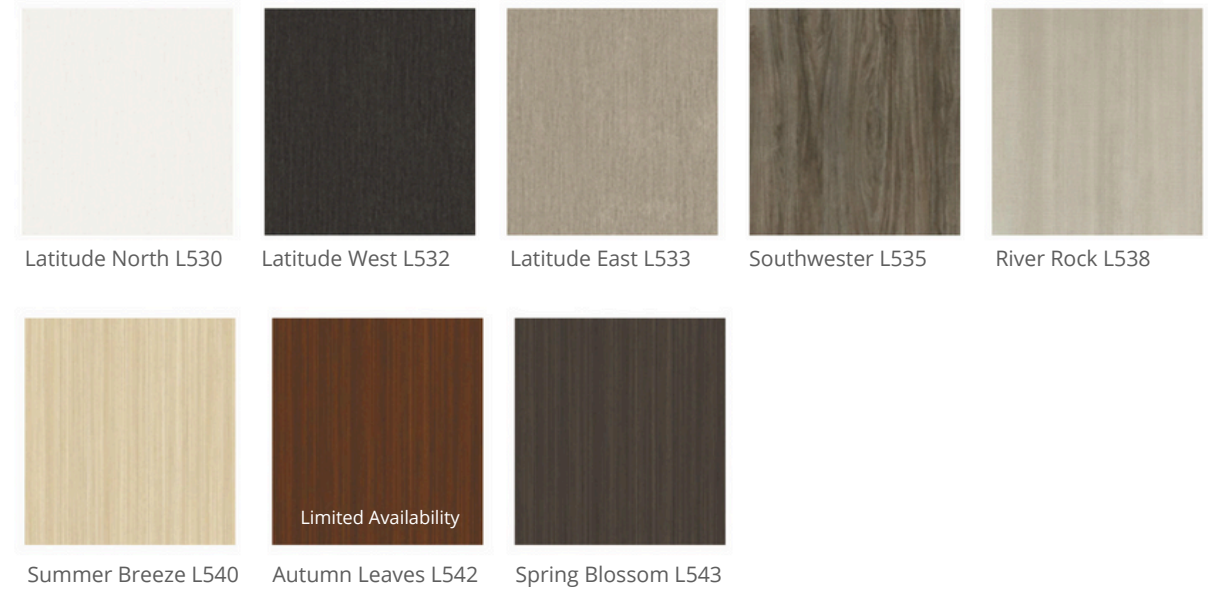

COLOR TIERS

Tier = Price Point

SOLID COLORS - TIER 1 **TAFISA**

WOOD GRAINS - TIER 2

URBANIA COLLECTION - TIER 2

BRAVA COLLECTION - TIER 3

PRELUDE COLLECTION - TIER 2

ACCESSORY MOLDINGS - TIER 1,2,3

All 8' lengths. See availability chart as all profiles are not stocked in all colors.

Contemporary Cornice 4766

Baseboard 4794

Batten

Medium Cornice 5027

COLOR TIERS

ALTO COLLECTION - TIER 2

VIVA COLLECTION - TIER 3

RIVIERA OAK COLLECTION - TIER 3

COLOR TIERS

KARISMA COLLECTION - TIER 2 **TAFISA** **karisma**

Free Spirit L580 Sheer Beauty L581 Fashionista L582 First Class L583 Chameleon L584

Rhapsody L585 Natural Affinity L586 Sugar Rush L587 Sweet & Savory L588 Salt of the Earth L589