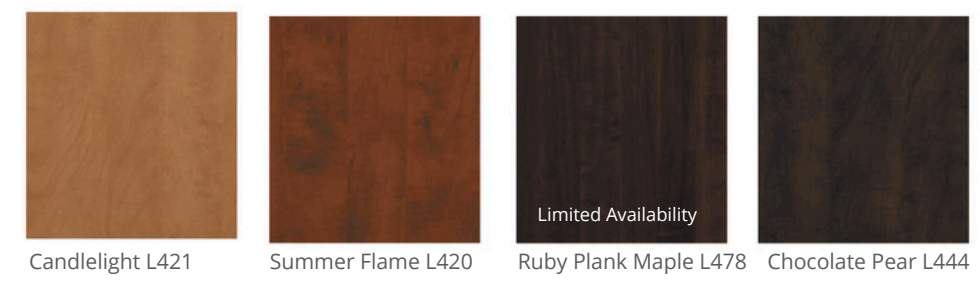

COLOR TIERS

Tier = Price Point

SOLID COLORS - TIER 1 **TAFISA**

WOOD GRAINS - TIER 2

URBANIA COLLECTION - TIER 2

BRAVA COLLECTION - TIER 3

PRELUDE COLLECTION - TIER 2

ACCESSORY MOLDINGS - TIER 1,2,3