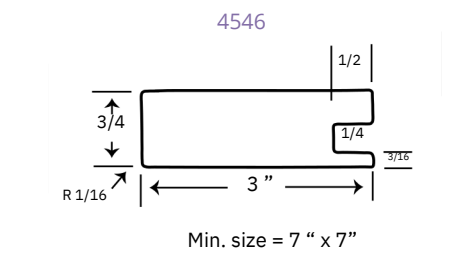

Doors are constructed from exact match polyester wrapped MDF moldings. Our center panels are MDF and sometimes melamine, depending on the color. In stock are six profiles and up to 150 colors with matching accessory moldings for most colors. All corner joints are mortise and tenon joinery.

Hinging

Hinge drilling is available in the Blum / Salice pattern. The hinge cup diameter is 35mm with a tab distance of 5mm. (note: If you are using face frame hinges, please let us know as the tab distance is 3mm).

Standard drilling is as follows:

Door height

2 holes: 0" to 35.7"
3 holes: 35.75" to 50.15"
4 holes: 50.19" to 70.75"
5 holes: over 70.86"

Hole Locations

79mm from top & bottom
79mm / center / 79mm
79mm / 463mm
79mm / 463mm / cent

Glass Inserts

Factory installed glass inserts are available in two options:
• Clear tempered • Frosted
All inserts are 1/4" and are adhered in the frames in place of the 1/4" panel, fully captive in the frame.

DOOR & DRAWER FACE STYLES