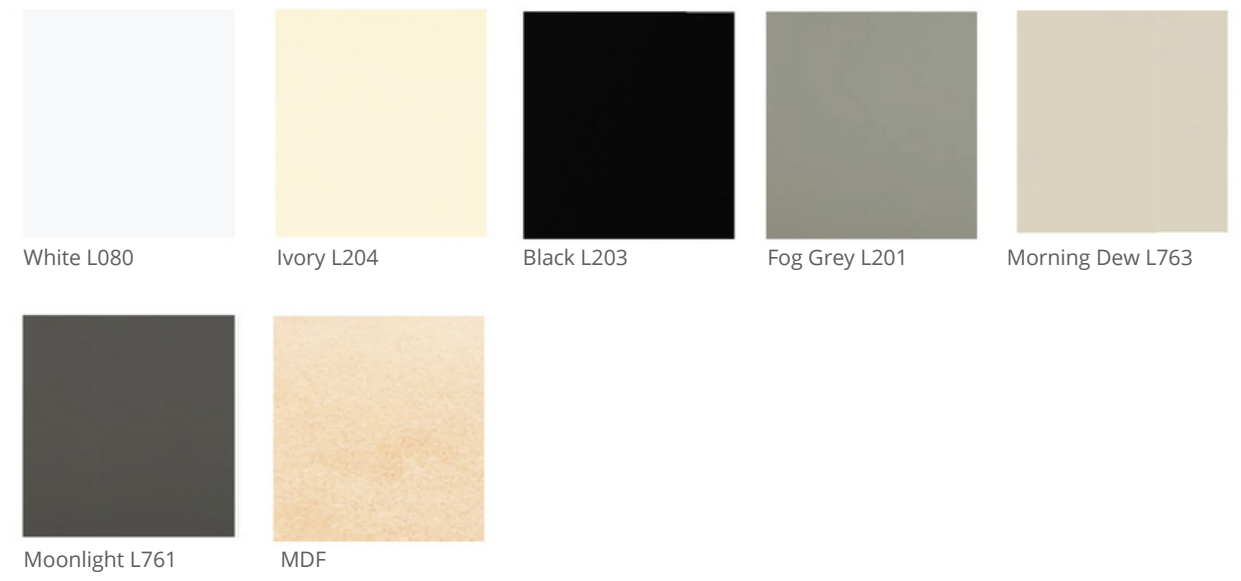

White Shagreen

Coco Shagreen

Grey Stone Shagreen

Pebble Shagreen

Chocolate Shagreen

Black Knight Shagreen

Midnight Shagreen

Newburyport Blue

Crocodile Colors

Bright White Crocodile

Paloma Grey Crocodile

Antique Grey Crocodile

Casino Royale Crocodile

Mahogany Crocodile

Coal Crocodile

Fire Crocodile

COLOR TIERS

Tier = Price Point

SOLID COLORS - TIER 1 **TAFISA**

WOOD GRAINS - TIER 2

URBANIA COLLECTION - TIER 2

BRAVA COLLECTION - TIER 3

PRELUDE COLLECTION - TIER 2

ACCESSORY MOLDINGS - TIER 1,2,3