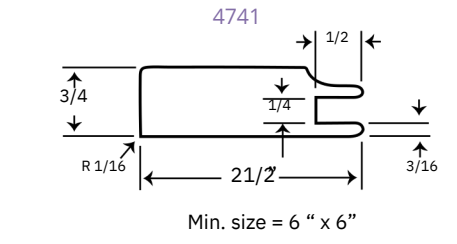

4546 Large Shaker