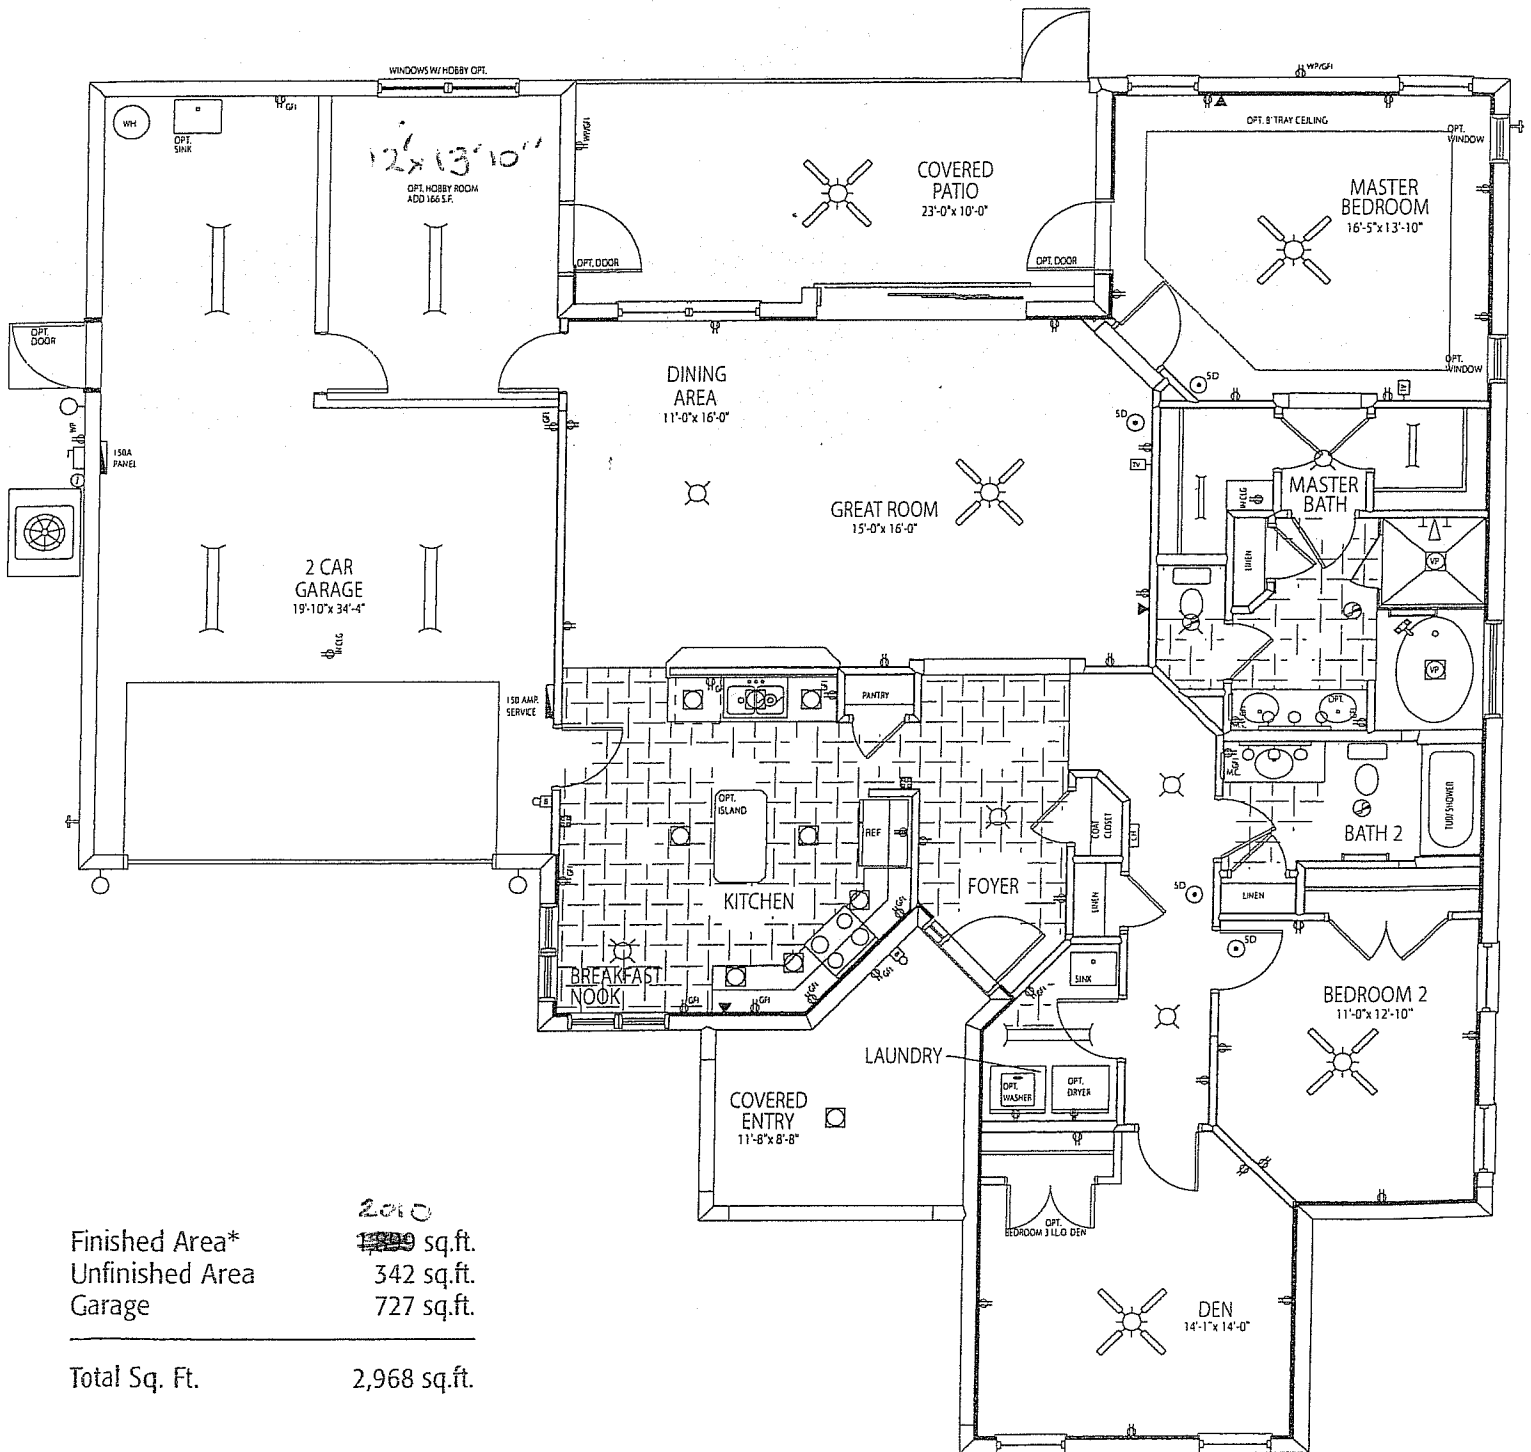

Arlington Ridge®

LEESBURG
 Traditional Home

Finished Area*	1820 2010 sq.ft.
Unfinished Area	342 sq.ft.
Garage	727 sq.ft.
Total Sq. Ft.	2,968 sq.ft.

This illustration is for conceptual purposes only. We reserve the right to modify floor plans, specifications, and architectural details without notice. All room dimensions are approximate and may vary slightly from those shown. *ANSI Z765-2003 Disclosure: Finished square footage calculations for this house were made based on exterior plan dimensions only and may vary from the finished square footage of the house as built. Blair HomeCrafters of Leesburg.® QB27704 REV 7/08