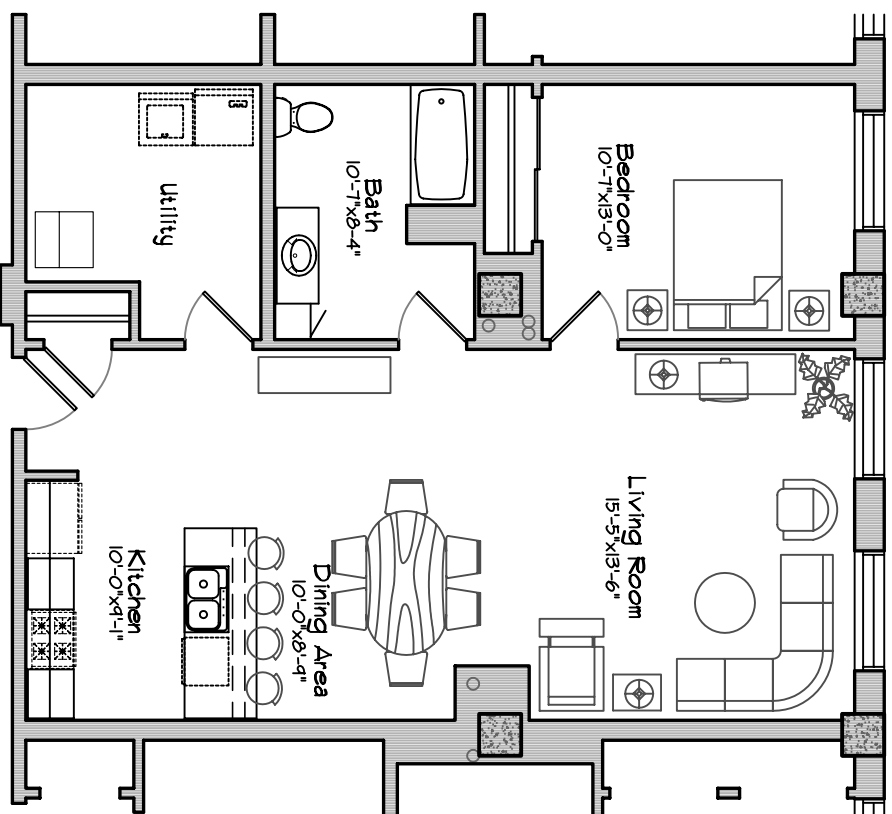

# PLANKINTON LOFT APARTMENTS - 3rd FLOOR

Southern View

Unit #327 = 964 sq ft  
One Bedroom, 1 Bath

Scale : 1/8" = 1'-0"

Square Footage taken from center of corridor/party walls to exterior of furred walls.