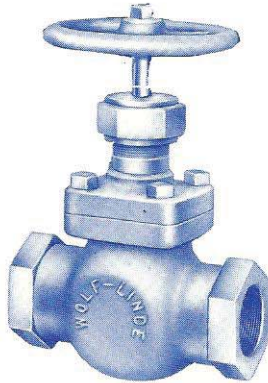

WOLF-LINDE SCREWED VALVES CONT.

1-1/4" THRU 2" SCREWED GLOBE VALVES HAVE A DIFFERENT SHAPE AND HAVE BOLTED BONNETS (4-BOLT SQUARE), AND ARE JUST AS PICTURED BELOW. CODE, OR CATALOGUE NUMBERS SHOULD BE CHECKED FOR VERIFICATION.

SIZE OF VALVE INCHES	CODE NUMBER OF GLOBE VALVE	CODE NUMBER HAND EXP. VALVE
1-1/4	5799	5799E
1-1/2	5839	5839E
2	5845	5845E

1-1/4" THRU 2" SCREWED ANGLE VALVES HAVE BOLTED BONNETS AND ARE JUST AS PICTURED BELOW. CODE OR CATALOGUE NUMBERS SHOULD BE CHECKED FOR VERIFICATION.

SIZE OF VALVE INCHES	CODE NUMBER OF ANGLE VALVE	CODE NUMBER HAND EXP. VALVE
1-1/4	5800	5800E
1-1/2	5840	5840E
2	5846	5846E