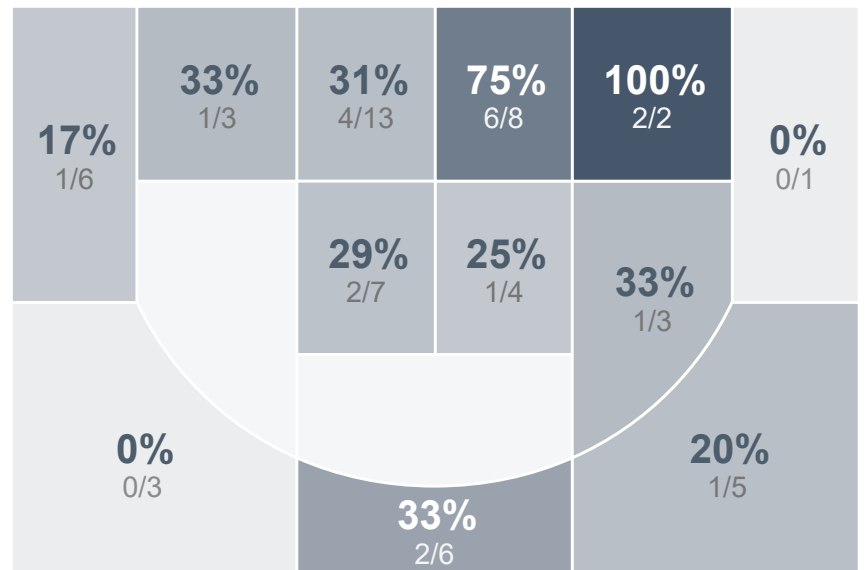

Box Score Report

LHS vs Jamestown - Dec 15, 2020 - W 60-55

Period Stats

Team	1	2	Final
LHS	31	29	60
JHS	28	27	55

Run Graph

Team Stats

	LHS	JHS
Field Goal %	30.8%	34.4%
Effective Field Goal %	33.8%	37.7%
2FG Made/Attempted	16/43	17/40
2FG%	37.2%	42.5%
3FG Made/Attempted	4/22	4/21
3FG%	18.2%	19.0%
FT Made/Attempted	16/23	9/17
Free Throw Percentage	69.6%	52.9%
Points Per Possession	0.82	0.75
Transition Points	13	10
Points Off Turnovers	20	15
Second Chance Points	14	6
Points in the Paint	30	26
Offensive Rebounds	17	16
Defense Rebounds	24	32
Assists	9	13
Deflections	13	2
Steals	9	7
Blocks	4	2
Turnovers	14	20
Personal Fouls	19	20
Charges Taken	0	3

LEGACY GIRLS VARSITY

Jamestown High School

LEGACY GIRLS VARSITY's Player Stats

Name	Pts	FG	3FG	FT	+/-	MINS	OREB	DREB	AST	DEFL	STL	BLK	TO	FOUL	CHG
#11 Hailyn Weigel	1	0/4	0/3	1/2	- 8	14	3	1	1	2	1	0	1	1	0
#14 Breena Sand	5	1/4	0/1	3/4	+ 6	22	0	3	1	1	0	0	1	3	0
#21 Alayna Hill	2	1/7	0/5	0/0	- 6	30	1	3	1	2	1	0	0	2	0
#22 Alyssa Eckroth	10	3/12	1/5	3/5	+ 12	30	1	1	3	3	2	0	1	3	0
#23 Arianna Berryhill	9	3/11	0/1	3/4	0	31	3	3	1	1	0	2	0	0	0
#30 Jaiden Baker	15	6/11	3/5	0/1	+ 5	16	2	2	0	1	5	2	7	5	0
#33 Allison Thomsen	1	0/0	0/0	1/2	- 2	1	0	0	0	0	0	0	0	1	0
#34 Isabella Ternes	0	0/3	0/0	0/0	+ 6	9	1	1	0	0	0	0	1	1	0
#35 Ashley Guthmiller	2	0/3	0/2	2/2	+ 8	21	1	2	0	1	0	0	0	0	0
#44 Hannah Styreist	15	6/10	0/0	3/3	+ 4	28	3	5	2	2	0	0	3	3	0