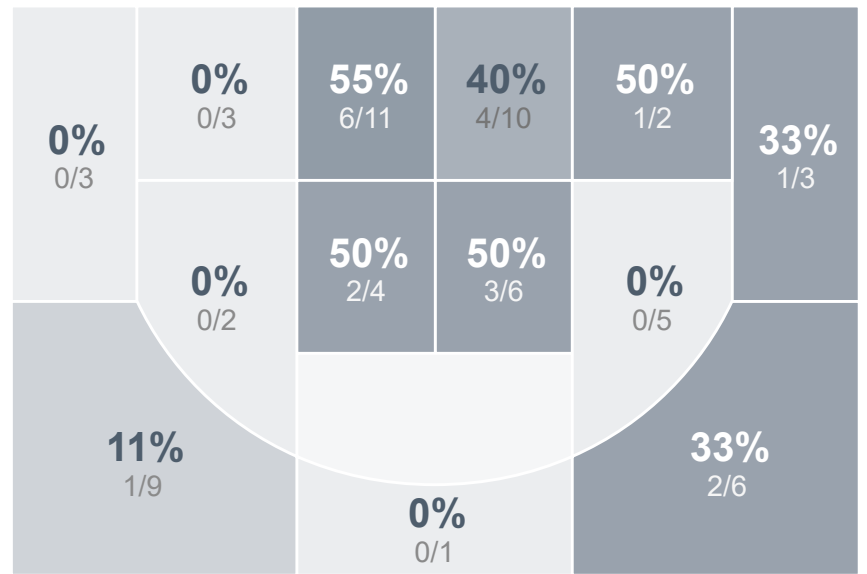

Box Score Report

LHS vs Jamestown - Dec 15, 2020 - W 60-55

Period Stats

Team	1	2	Final
LHS	31	29	60
JHS	28	27	55

Run Graph

Team Stats

	LHS	JHS
Field Goal %	30.8%	34.4%
Effective Field Goal %	33.8%	37.7%
2FG Made/Attempted	16/43	17/40
2FG%	37.2%	42.5%
3FG Made/Attempted	4/22	4/21
3FG%	18.2%	19.0%
FT Made/Attempted	16/23	9/17
Free Throw Percentage	69.6%	52.9%
Points Per Possession	0.82	0.75
Transition Points	13	10
Points Off Turnovers	20	15
Second Chance Points	14	6
Points in the Paint	30	26
Offensive Rebounds	17	16
Defense Rebounds	24	32
Assists	9	13
Deflections	13	2
Steals	9	7
Blocks	4	2
Turnovers	14	20
Personal Fouls	19	20
Charges Taken	0	3

LEGACY GIRLS VARSITY

Jamestown High School

LEGACY GIRLS VARSITY's Player Stats

Name	Pts	FG	3FG	FT	+/-	MINS	OREB	DREB	AST	DEFL	STL	BLK	TO	FOUL	CHG
#11 Hailyn Weigel	1	0/4	0/3	1/2	- 8	14	3	1	1	2	1	0	1	1	0
#14 Breena Sand	5	1/4	0/1	3/4	+ 6	22	0	3	1	1	0	0	1	3	0
#21 Alayna Hill	2	1/7	0/5	0/0	- 6	30	1	3	1	2	1	0	0	2	0
#22 Alyssa Eckroth	10	3/12	1/5	3/5	+ 12	30	1	1	3	3	2	0	1	3	0
#23 Arianna Berryhill	9	3/11	0/1	3/4	0	31	3	3	1	1	0	2	0	0	0
#30 Jaiden Baker	15	6/11	3/5	0/1	+ 5	16	2	2	0	1	5	2	7	5	0
#33 Allison Thomsen	1	0/0	0/0	1/2	- 2	1	0	0	0	0	0	0	0	1	0
#34 Isabella Ternes	0	0/3	0/0	0/0	+ 6	9	1	1	0	0	0	0	1	1	0
#35 Ashley Guthmiller	2	0/3	0/2	2/2	+ 8	21	1	2	0	1	0	0	0	0	0
#44 Hannah Styreist	15	6/10	0/0	3/3	+ 4	28	3	5	2	2	0	0	3	3	0